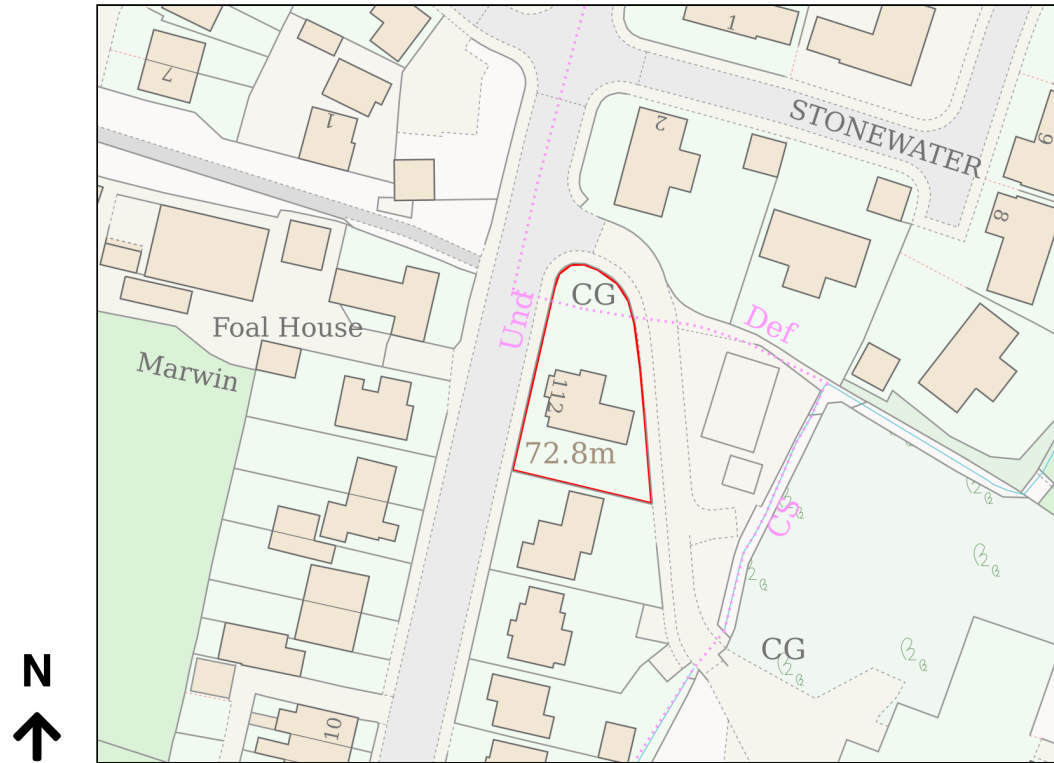

Location Plan

Site Address: 112, Clitheroe Road, Whalley, BB7 9AQ

Date Produced: 06-Jan-2026

Scale: 1:1250 @A4

Planning Portal Reference: PP-14552556v1