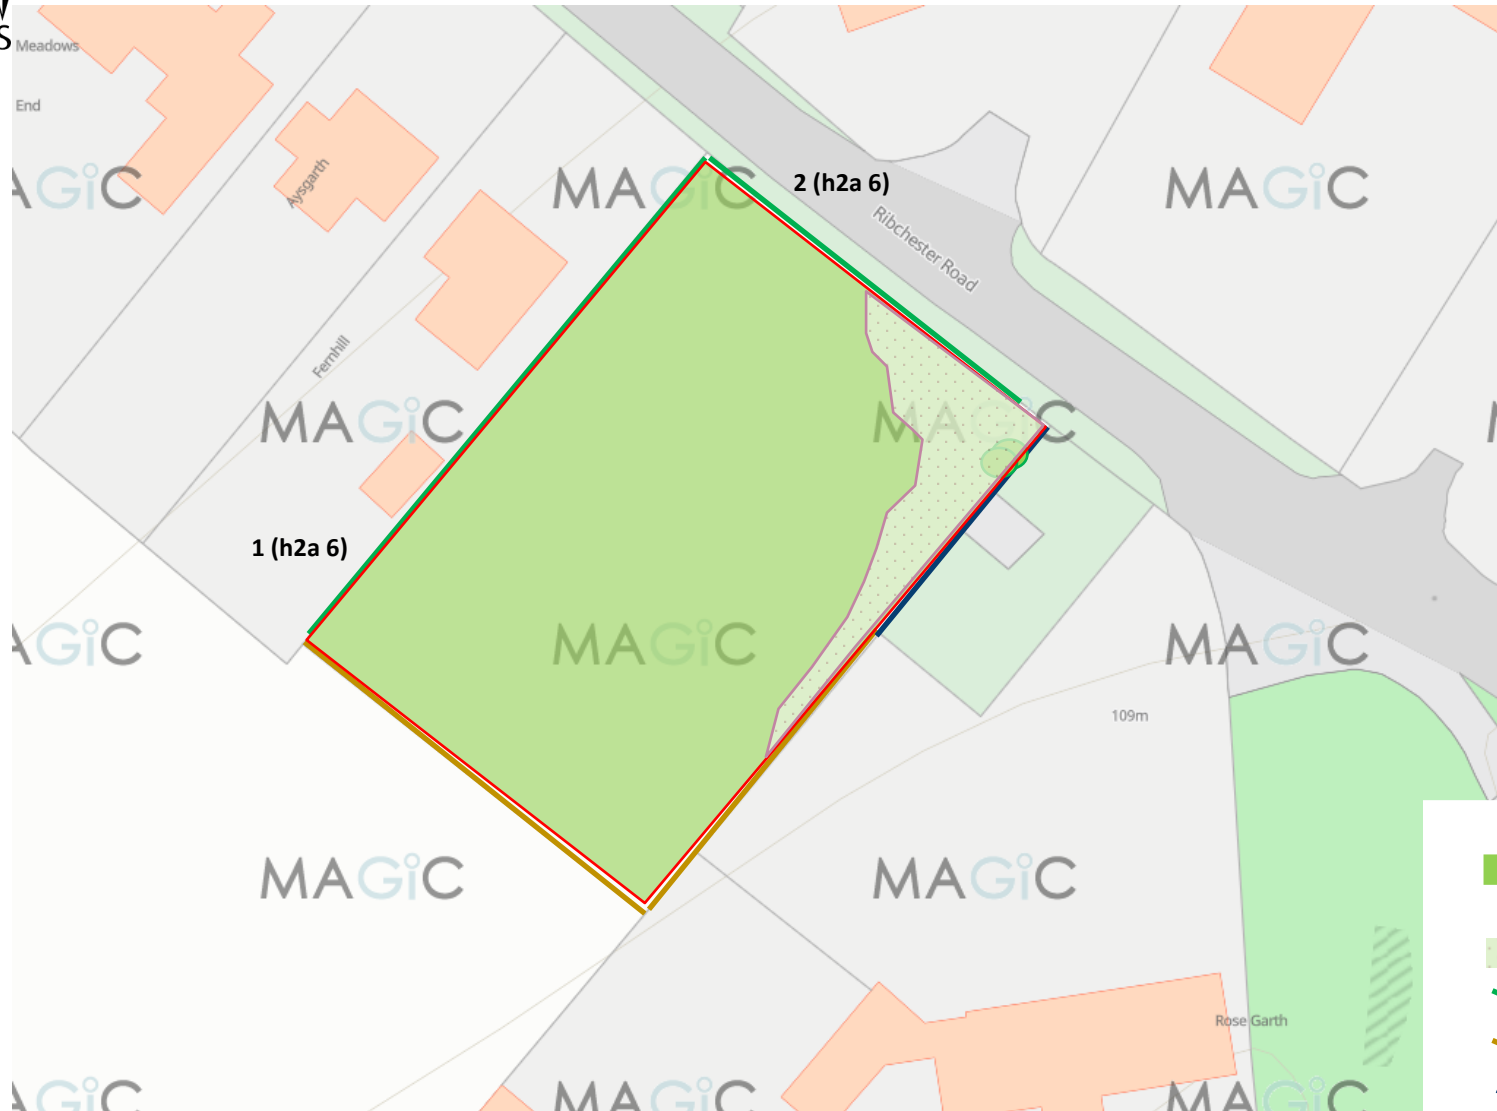

**97 Ribchester Road, Clayton-le-Dale**

**BB1 9EE**

**Habitat Map**

**February 2026**

**KEY**

-  Modified Grassland (g4, 10, 16 & 519)
-  Scattered scrub (10)
-  Other Native Hedgerow (h2a6)
-  Boundary fences
-  Stone wall
-  Individual Rural trees (200, 202)
-  Red line boundary