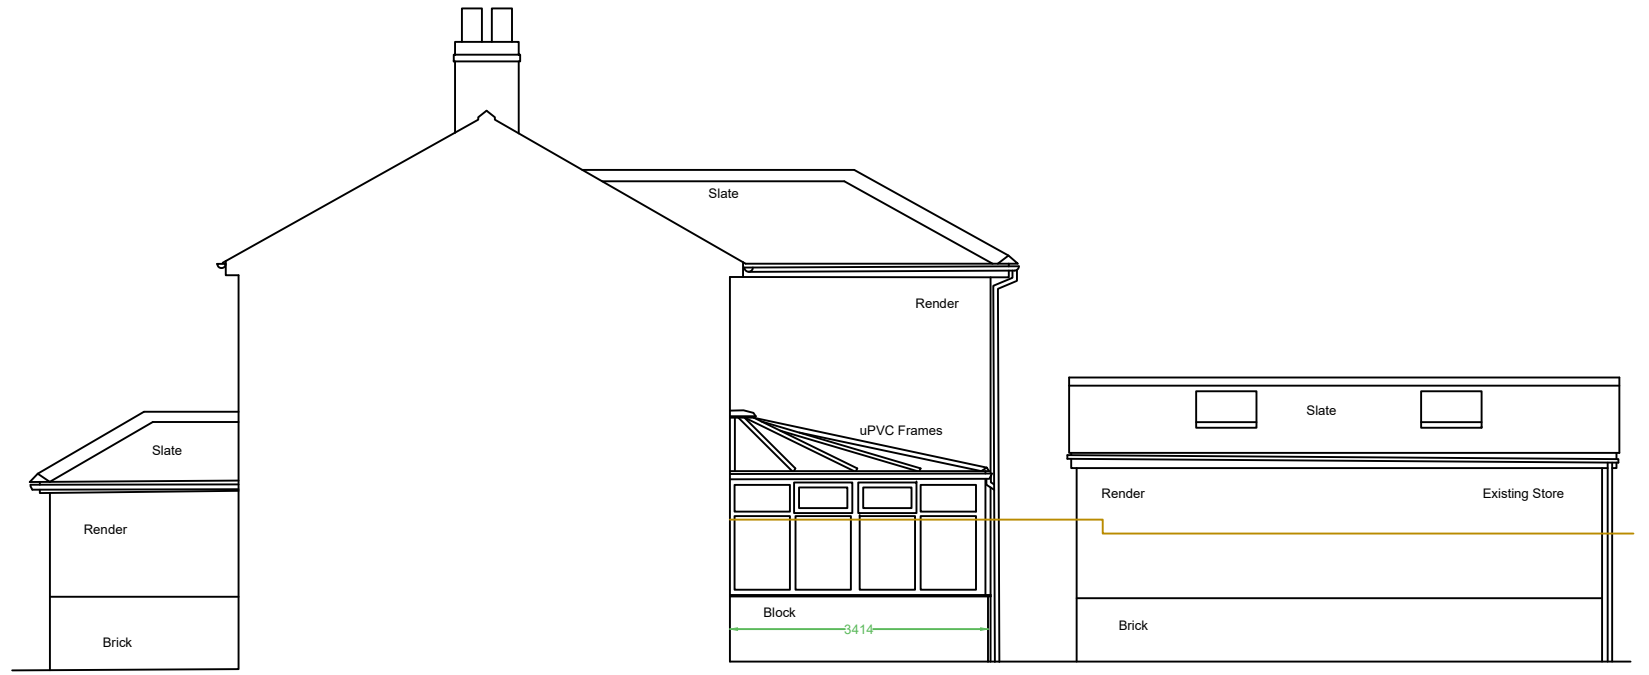

West Elevation

North Elevation

East Elevation

South Elevation

Gleneagles  
Clitheroe Road  
Barrow  
Clitheroe  
BB7 9AQ

Existing Elevations  
1:100@A3