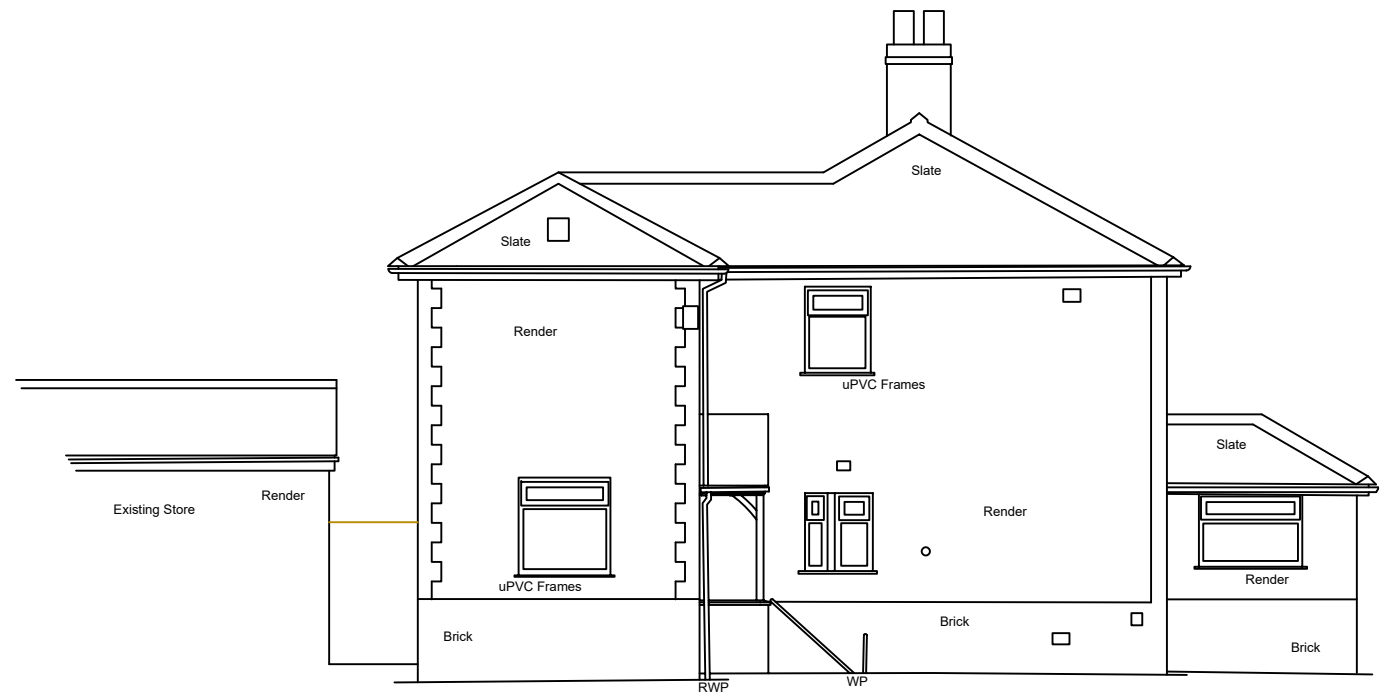

West Elevation

North Elevation

East Elevation

South Elevation

Gleneagles  
Clitheroe Road  
Barrow  
Clitheroe  
BB7 9AQ

Existing Elevations  
1:100@A3