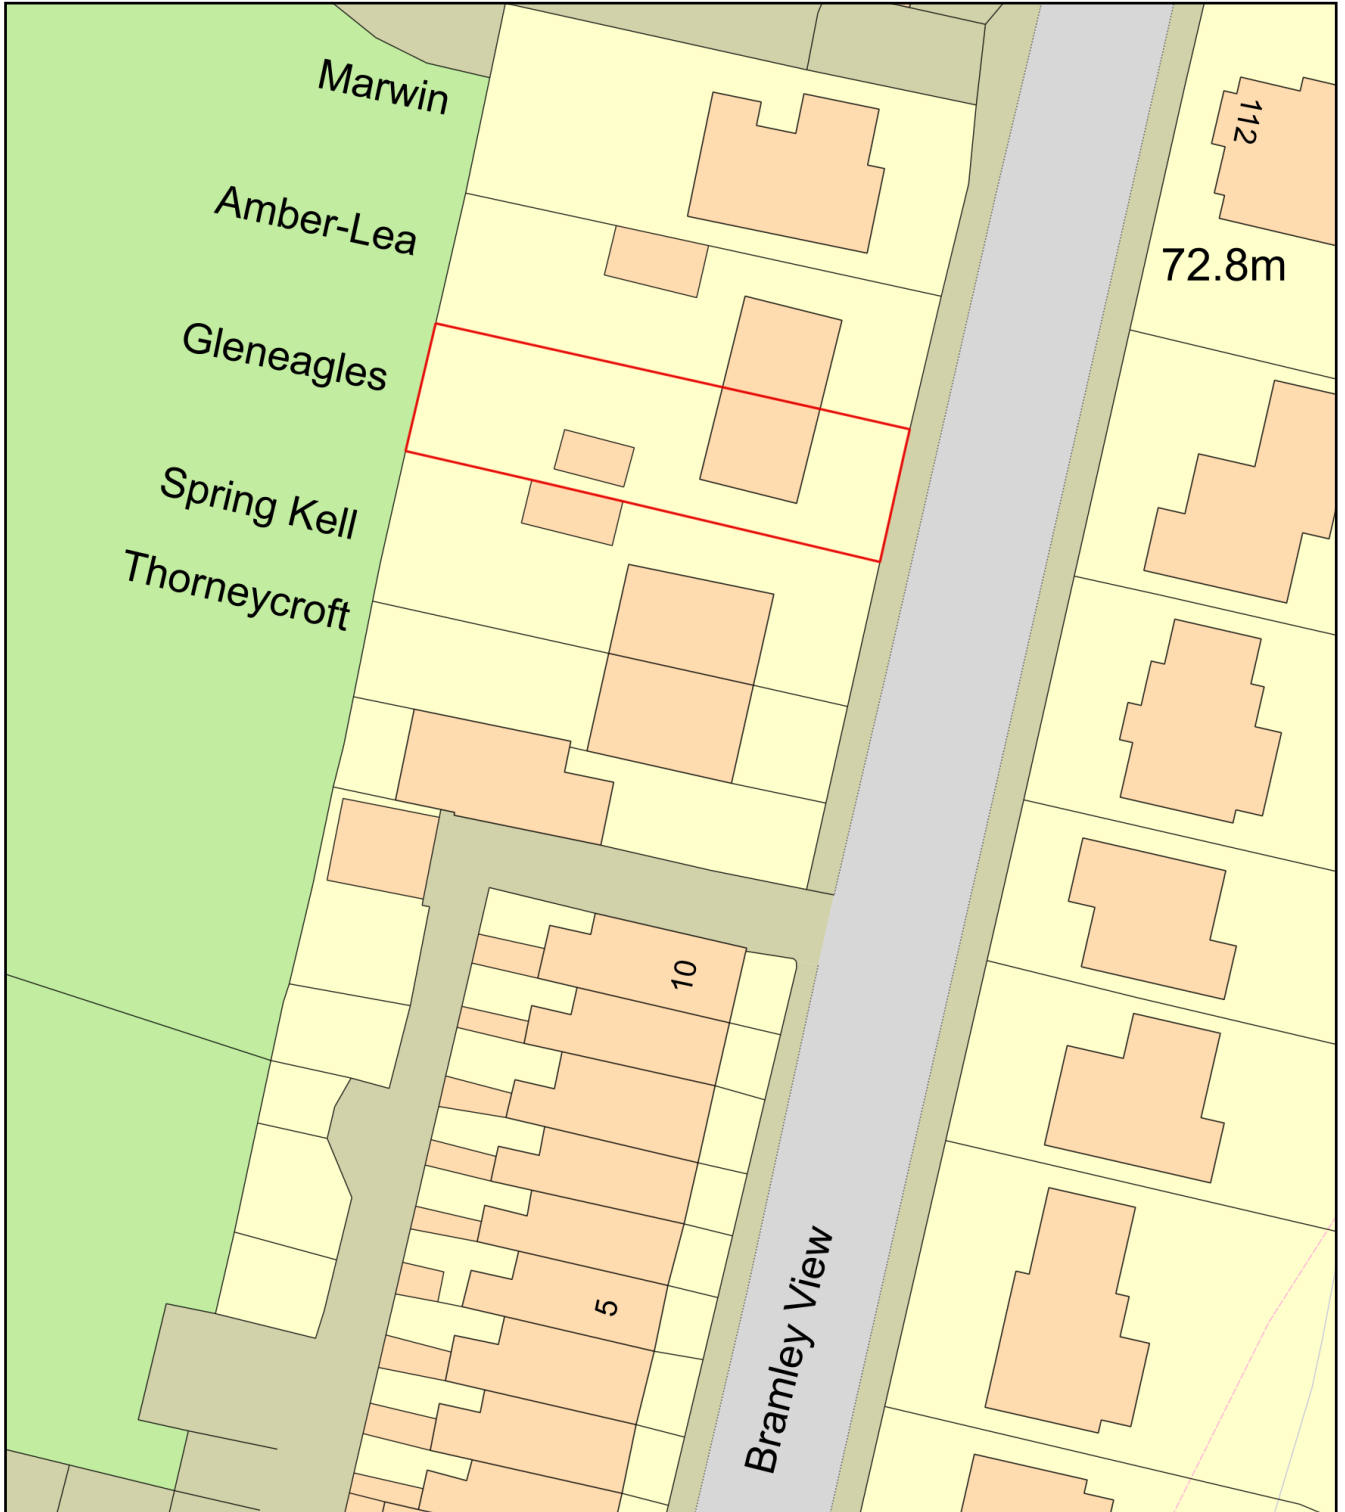

GLENEAGLES, Clitheroe Road

Plan Produced for: Mark Wilkin

Date Produced: 07 Aug 2025

Plan Reference Number: TQRQM25219220945670

Scale: 1:500 @ A4