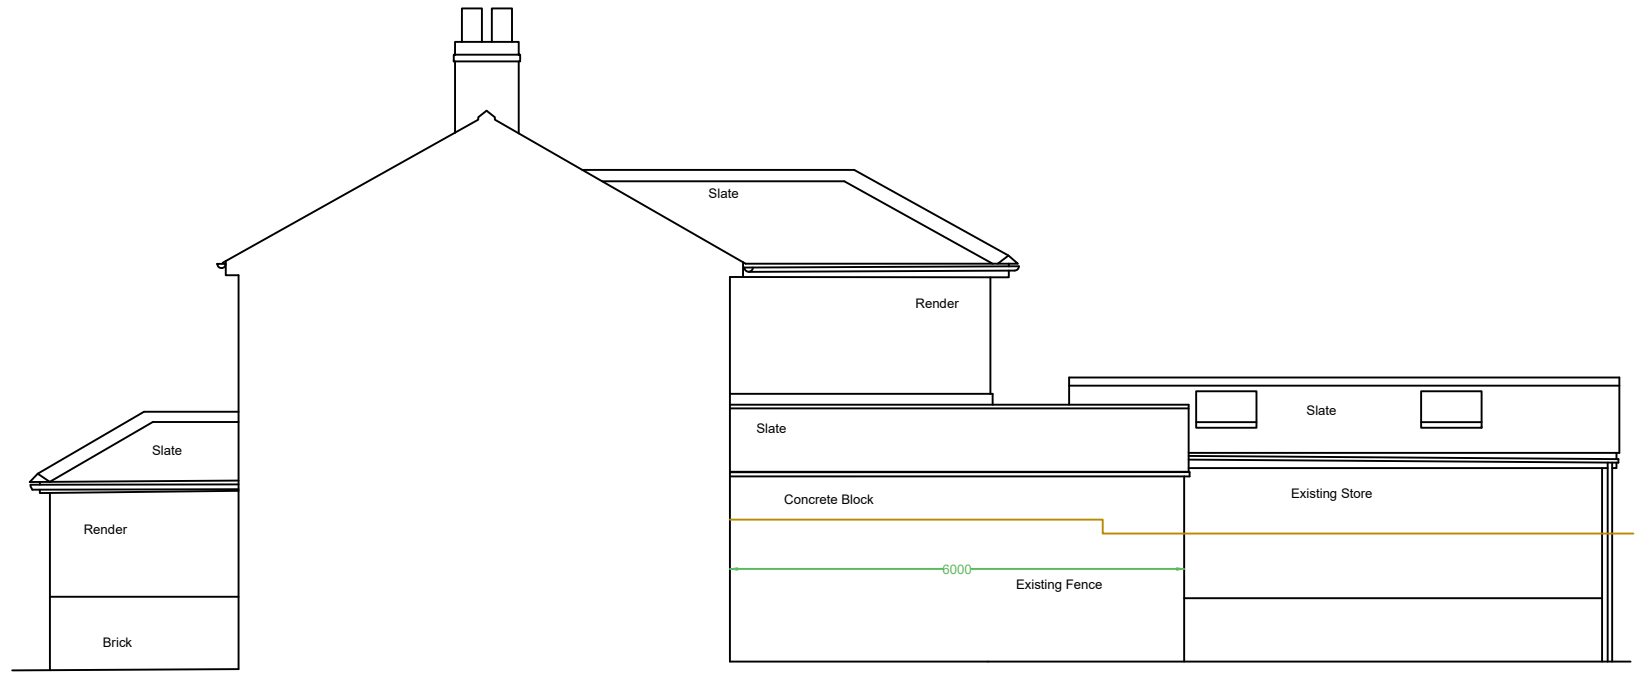

West Elevation

North Elevation

East Elevation

South Elevation

Gleneagles
Clitheroe Road
Barrow
Clitheroe
BB7 9AQ

Proposed Elevations
1:100@A3