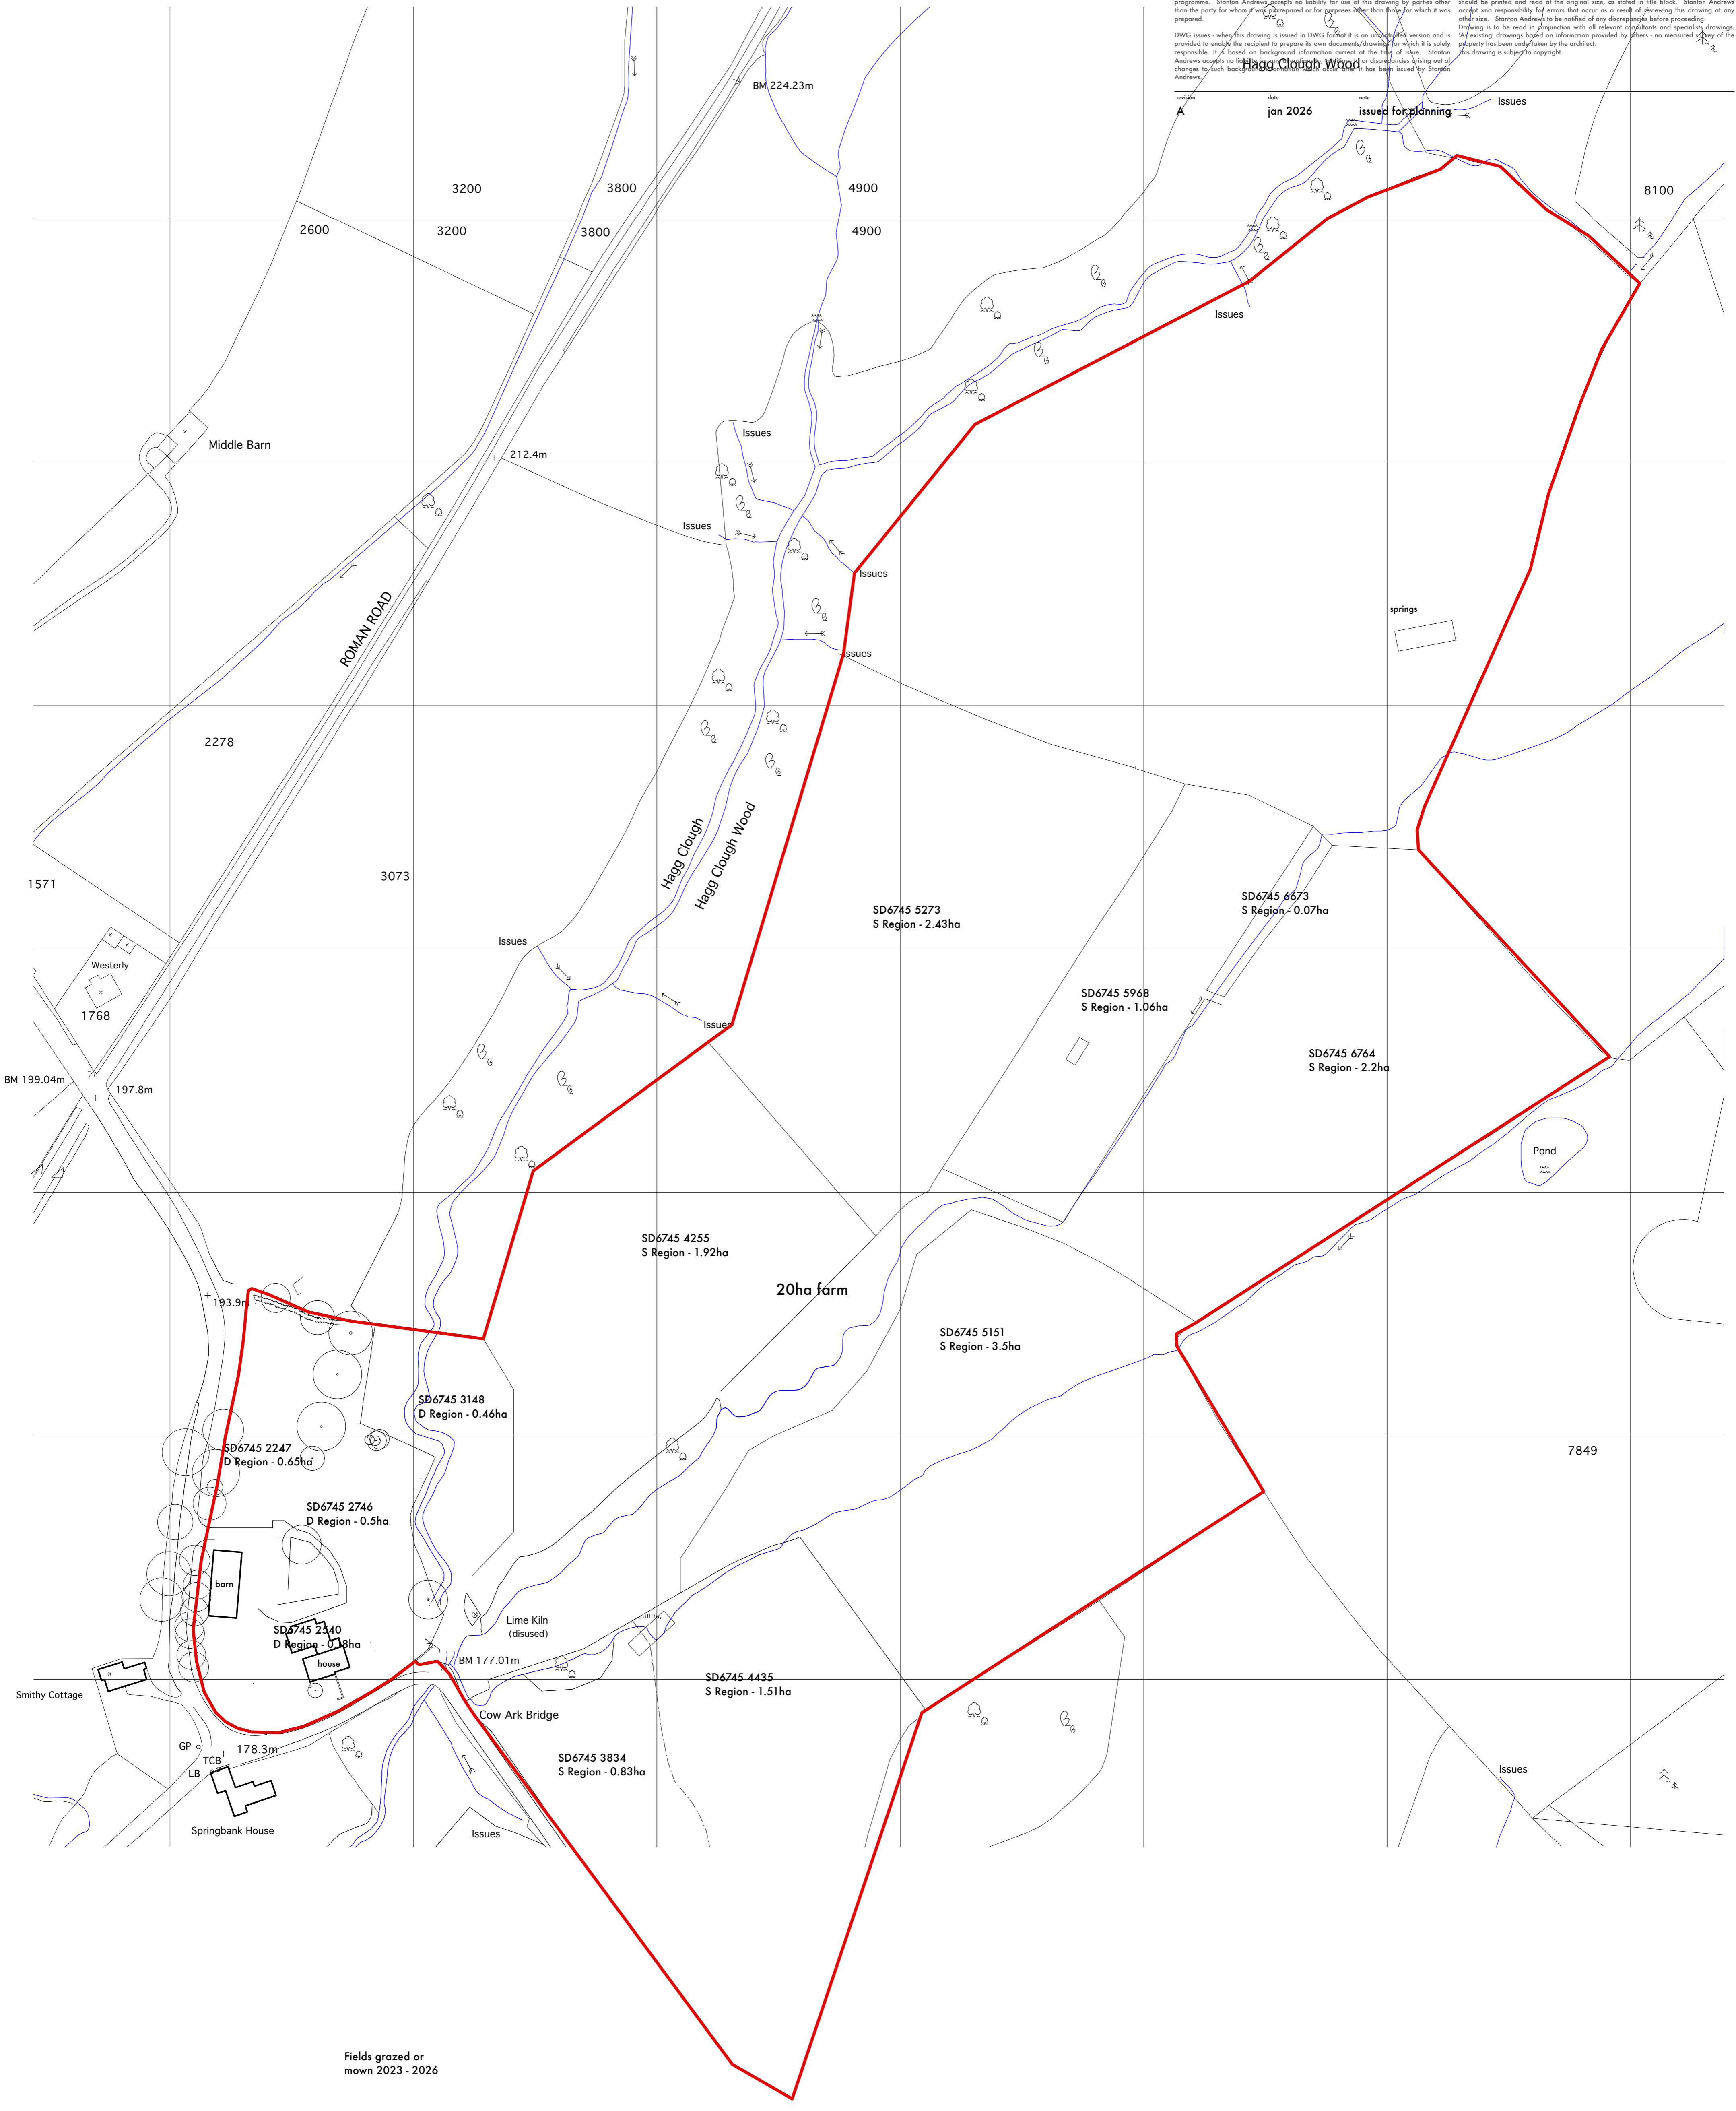

stanton andrews architects		
44 york street clitheroe BB7 2DL t. 01200 444490 e. mail@stantonandrews.co.uk w. stantonandrews.co.uk		
project Cow Ark Farm	project number 06.04	drawing number PLO
name farm holding	scale 1 to 1250 @ A1	date Jan 2026
	notes planning	revision A