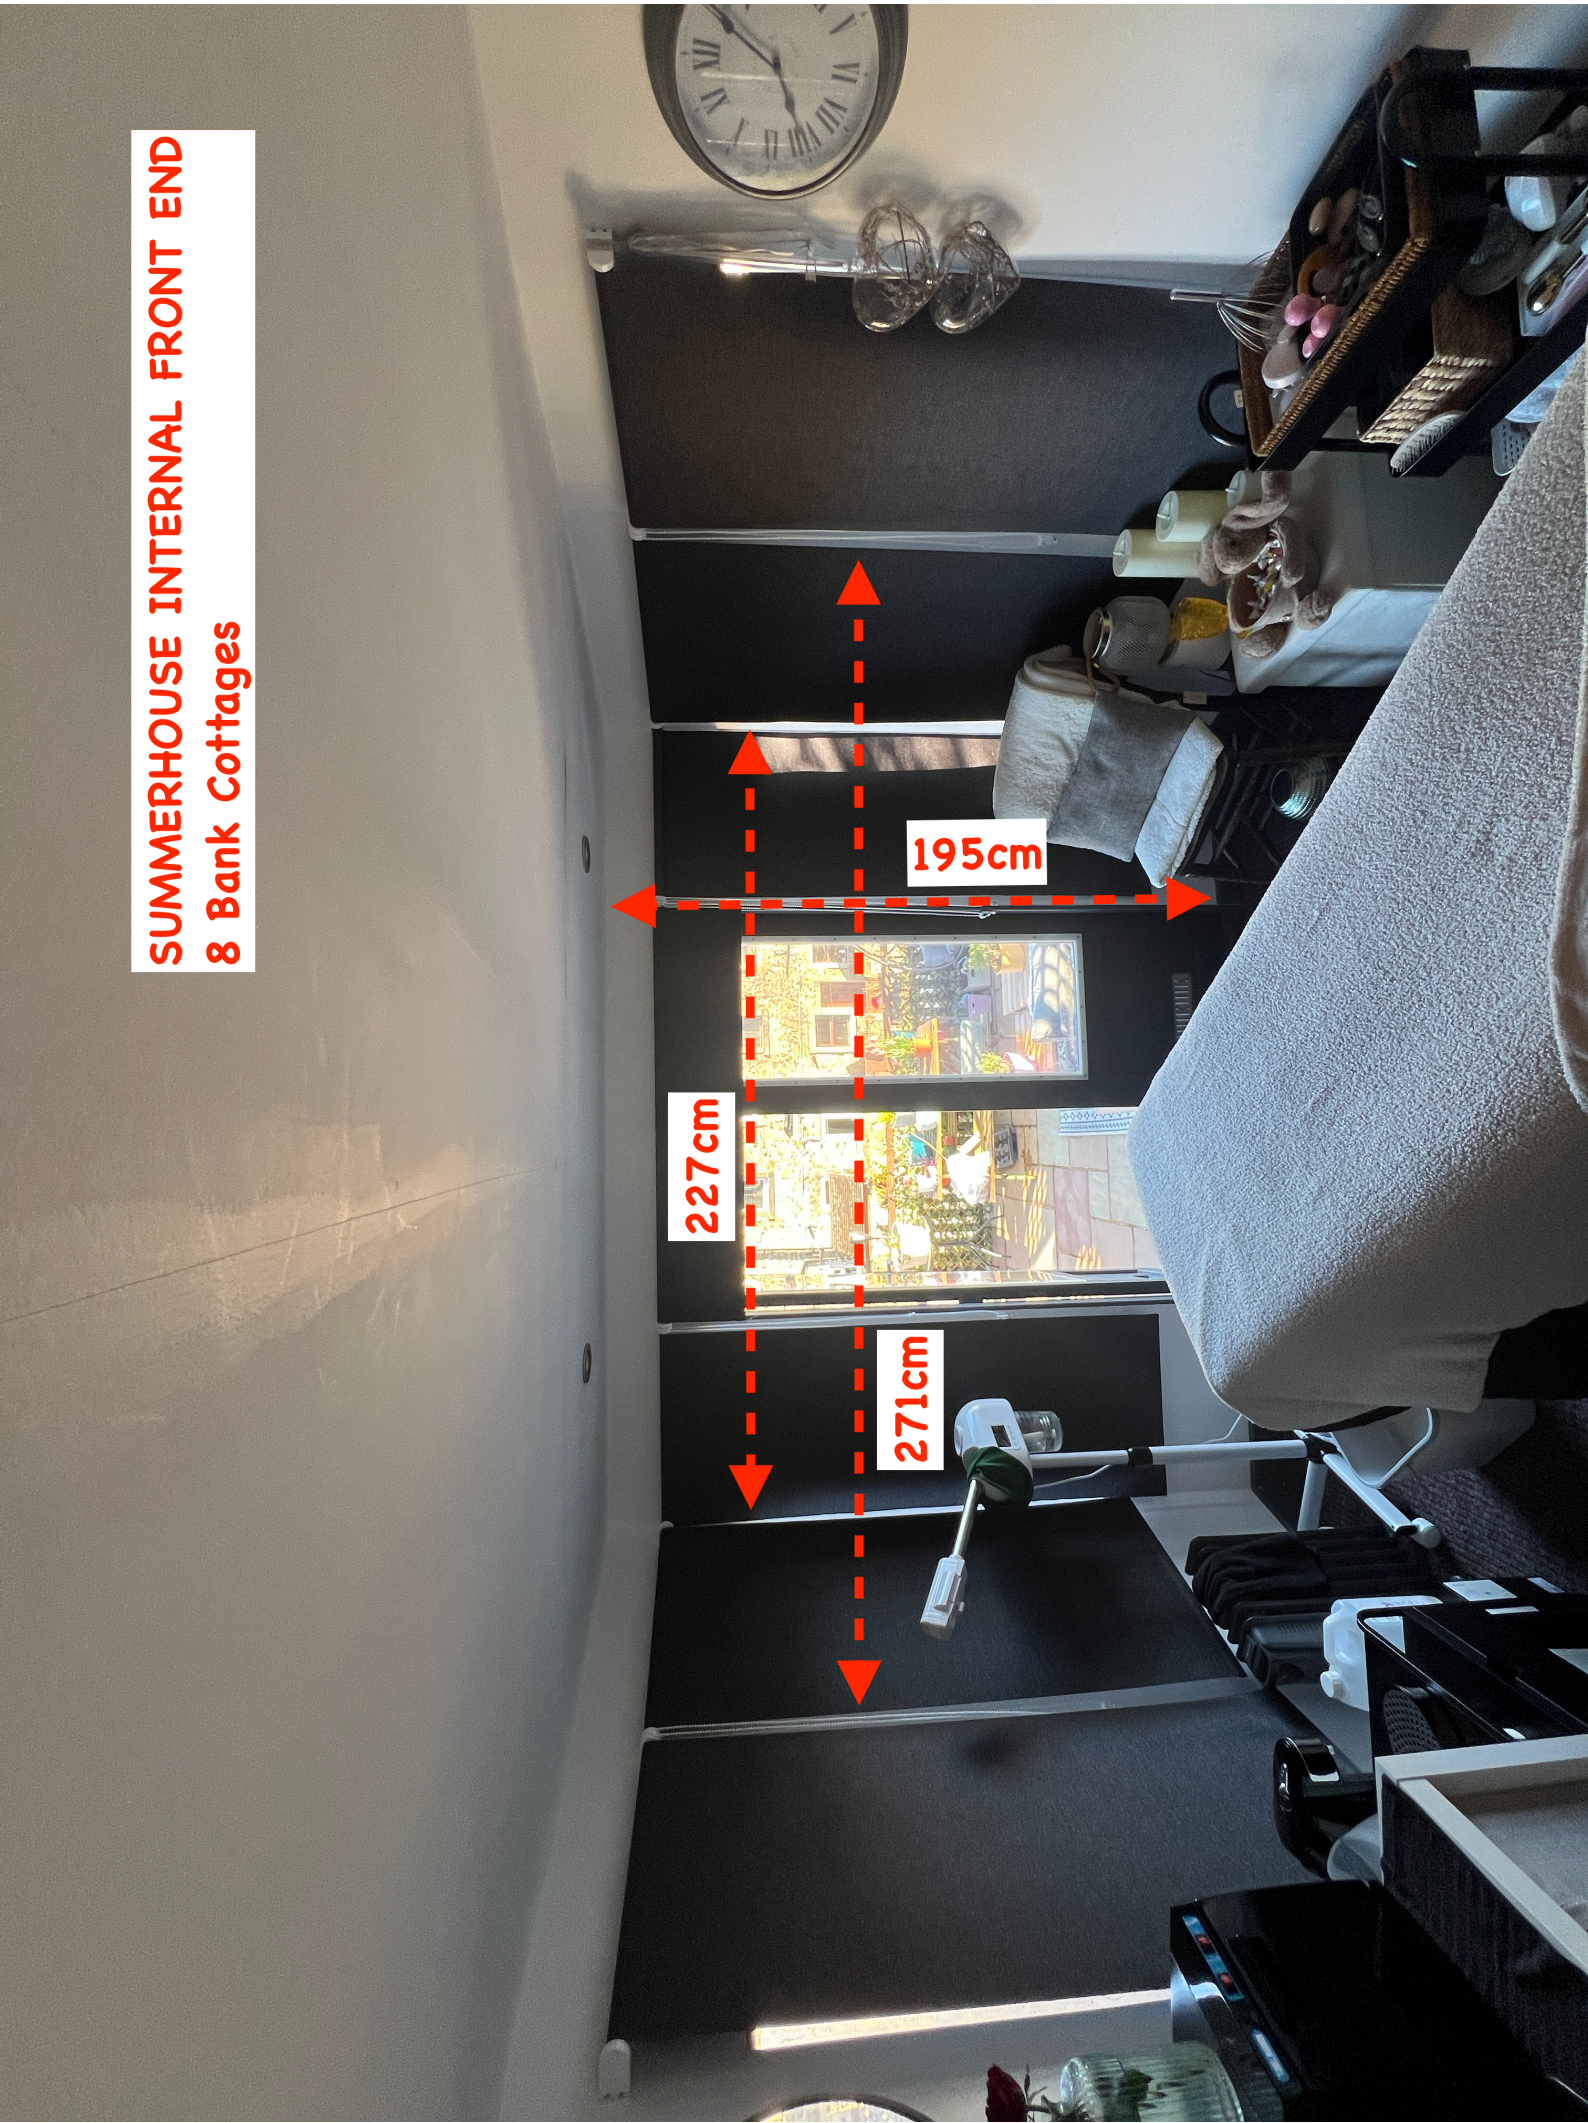

**SUMMERHOUSE INTERNAL FRONT END**  
**8 Bank Cottages**

195cm

227cm

271cm