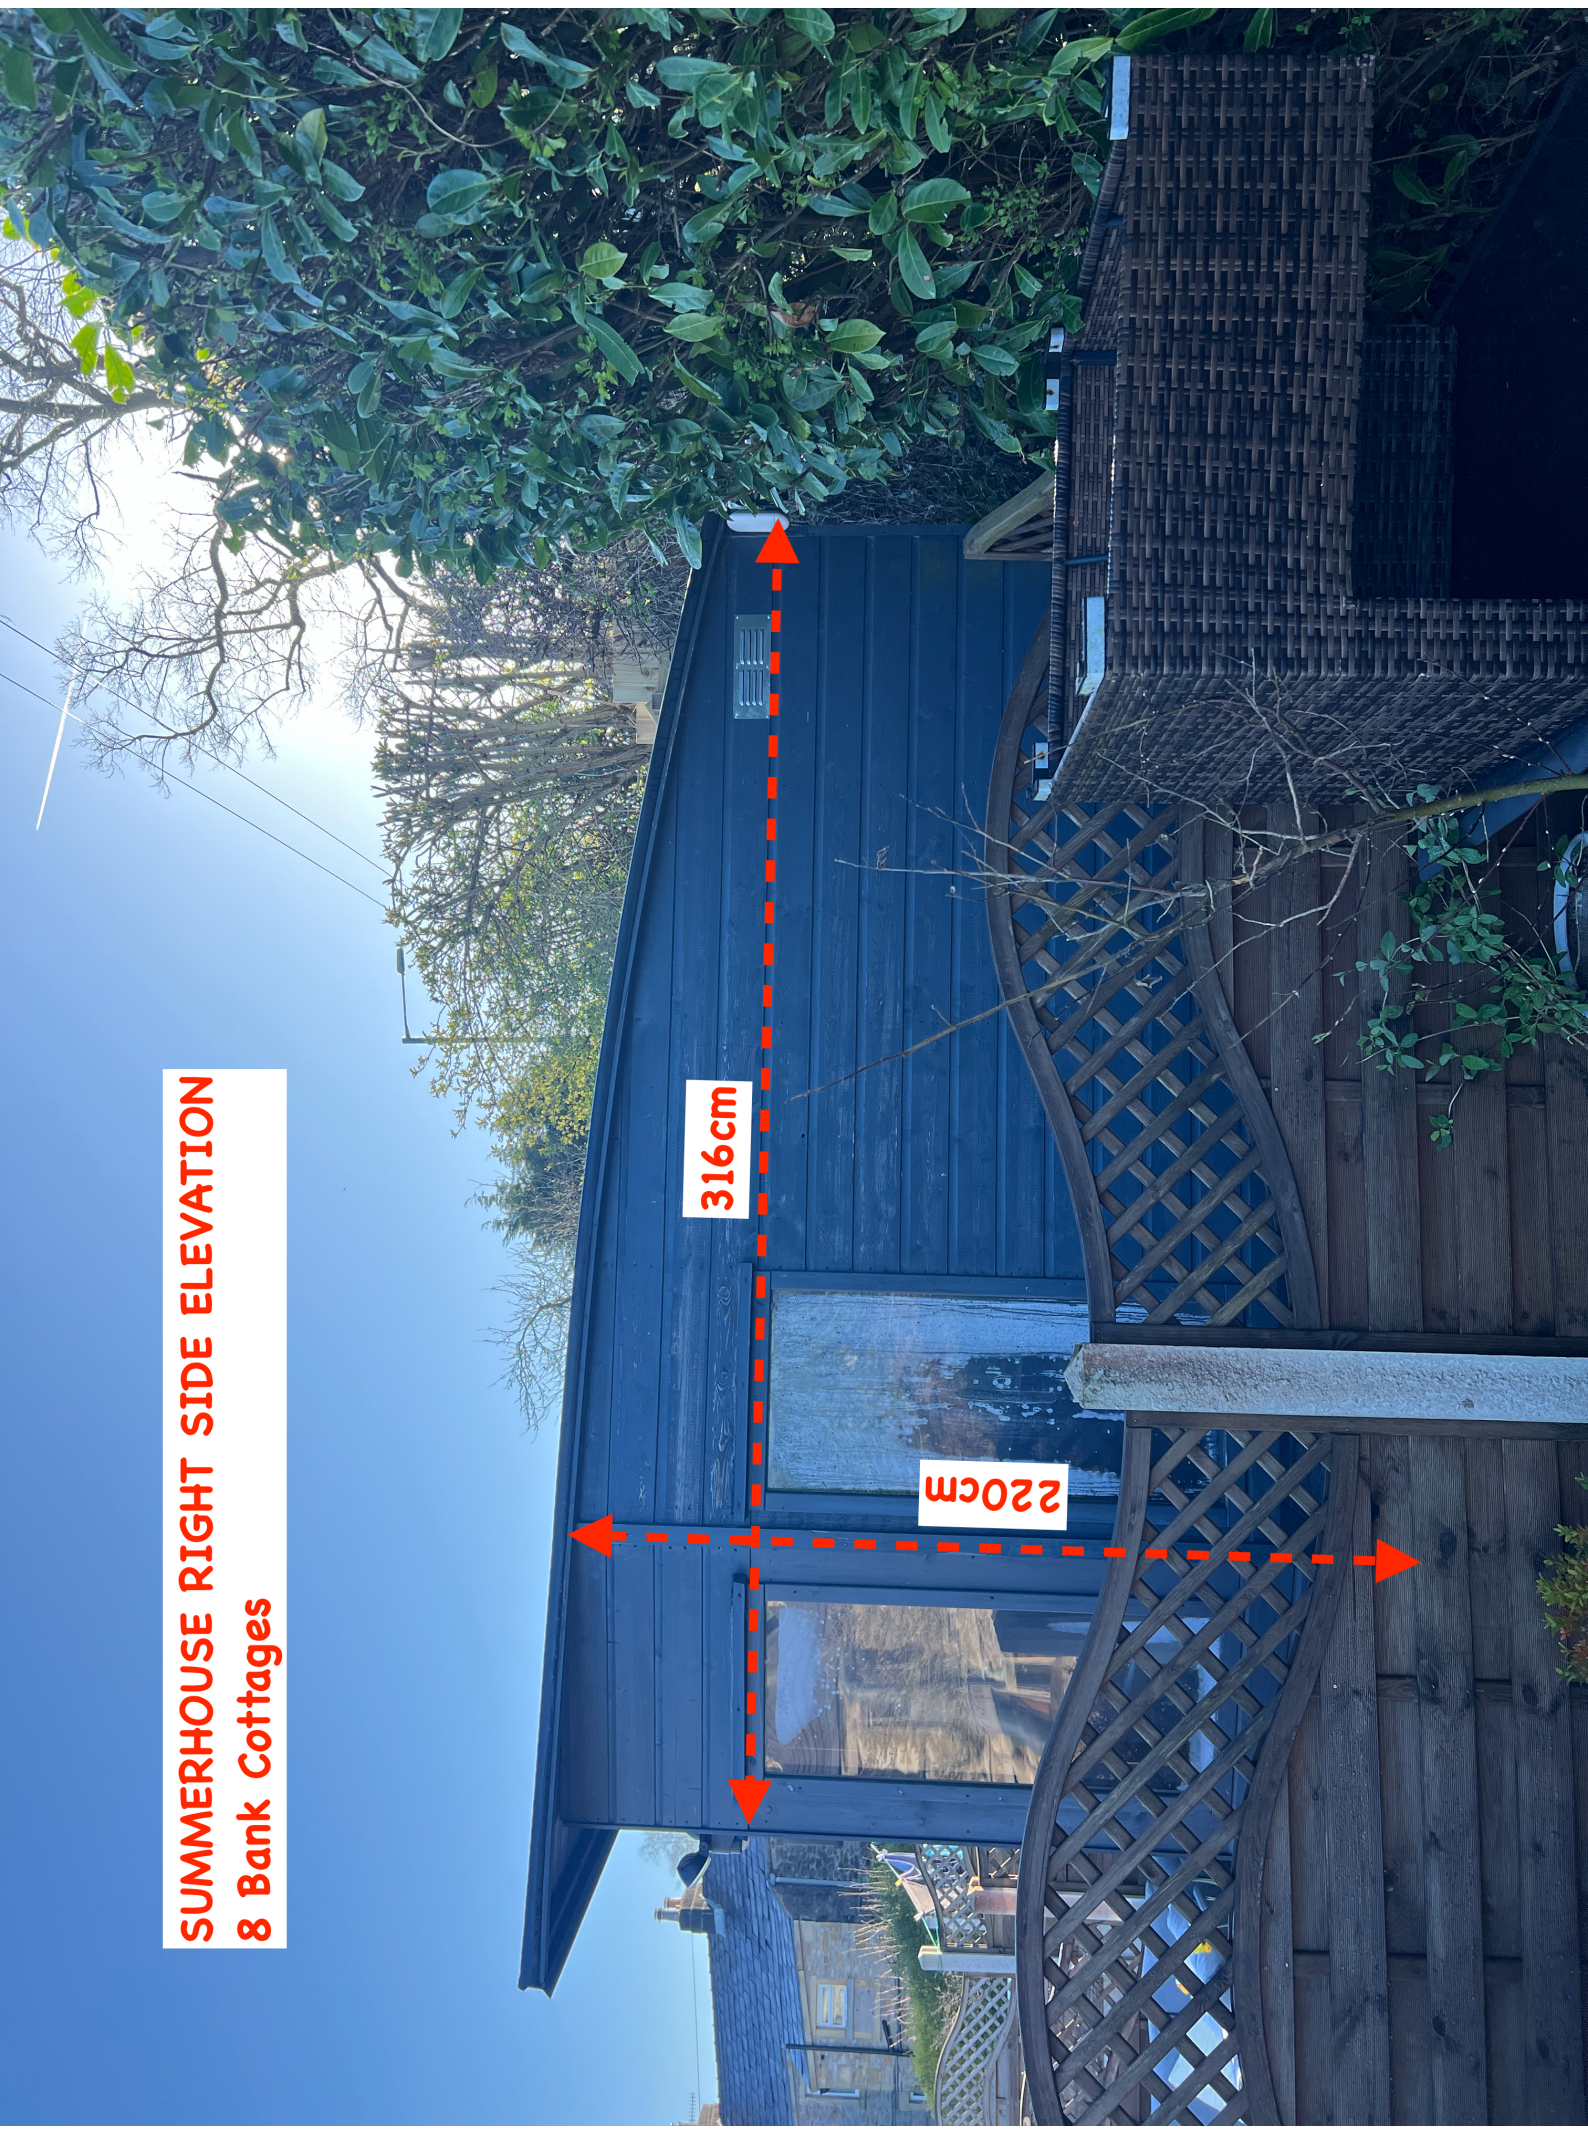

SUMMERHOUSE RIGHT SIDE ELEVATION
8 Bank Cottages

316 cm

220 cm