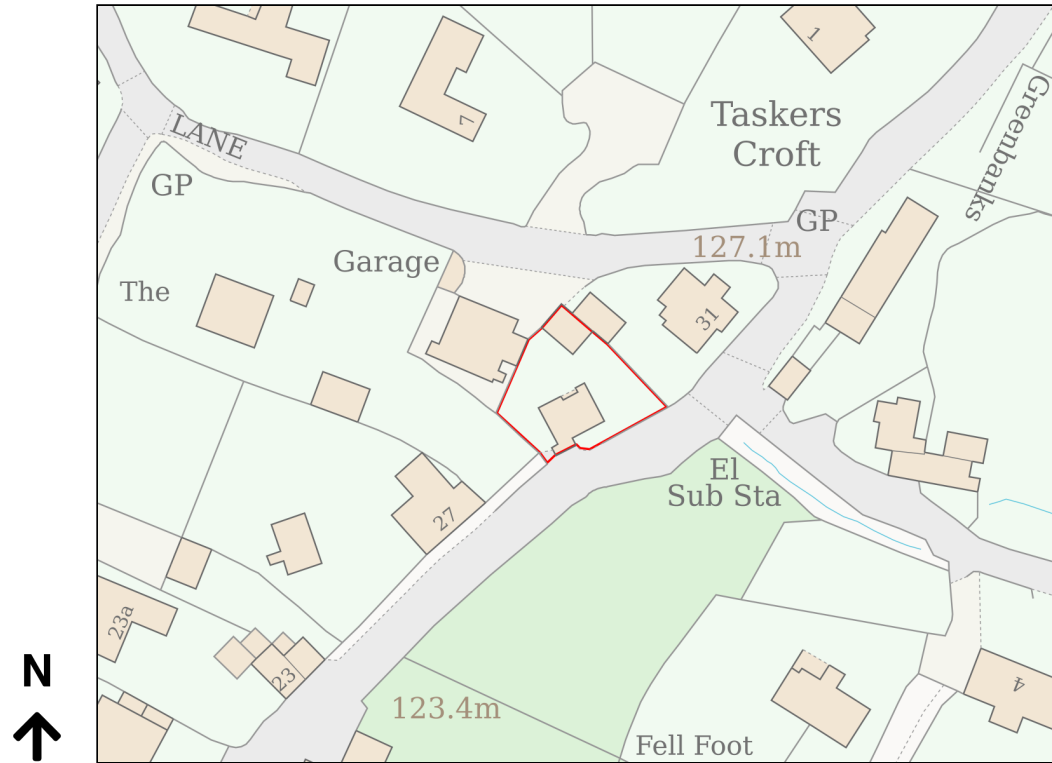

Location Plan

Site Address: 29, Pendleton Road, Wiswell, BB7 9DD

Date Produced: 27-Jan-2026

Scale: 1:1250 @A4

Planning Portal Reference: PP-14655207v1