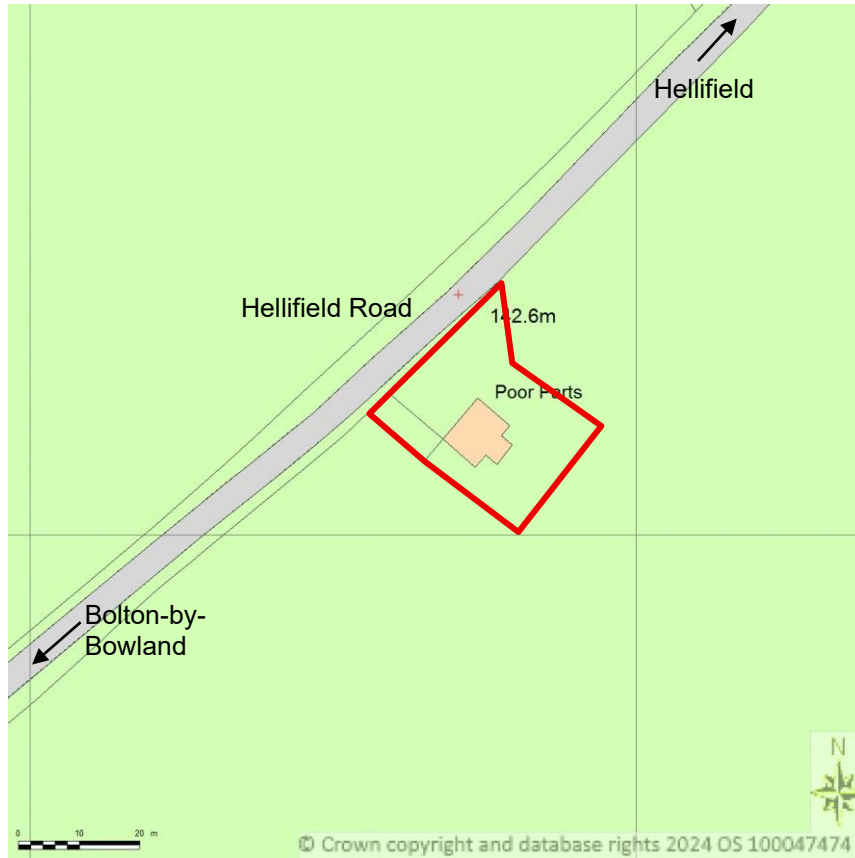

SITE LOCATION PLAN
AREA 2 HA
SCALE 1:1250 on A4
CENTRE COORDINATES: 379667, 450117

Supplied by Streetwise Maps Ltd
www.streetwise.net
Licence No: 100047474
04/12/2025 09:37