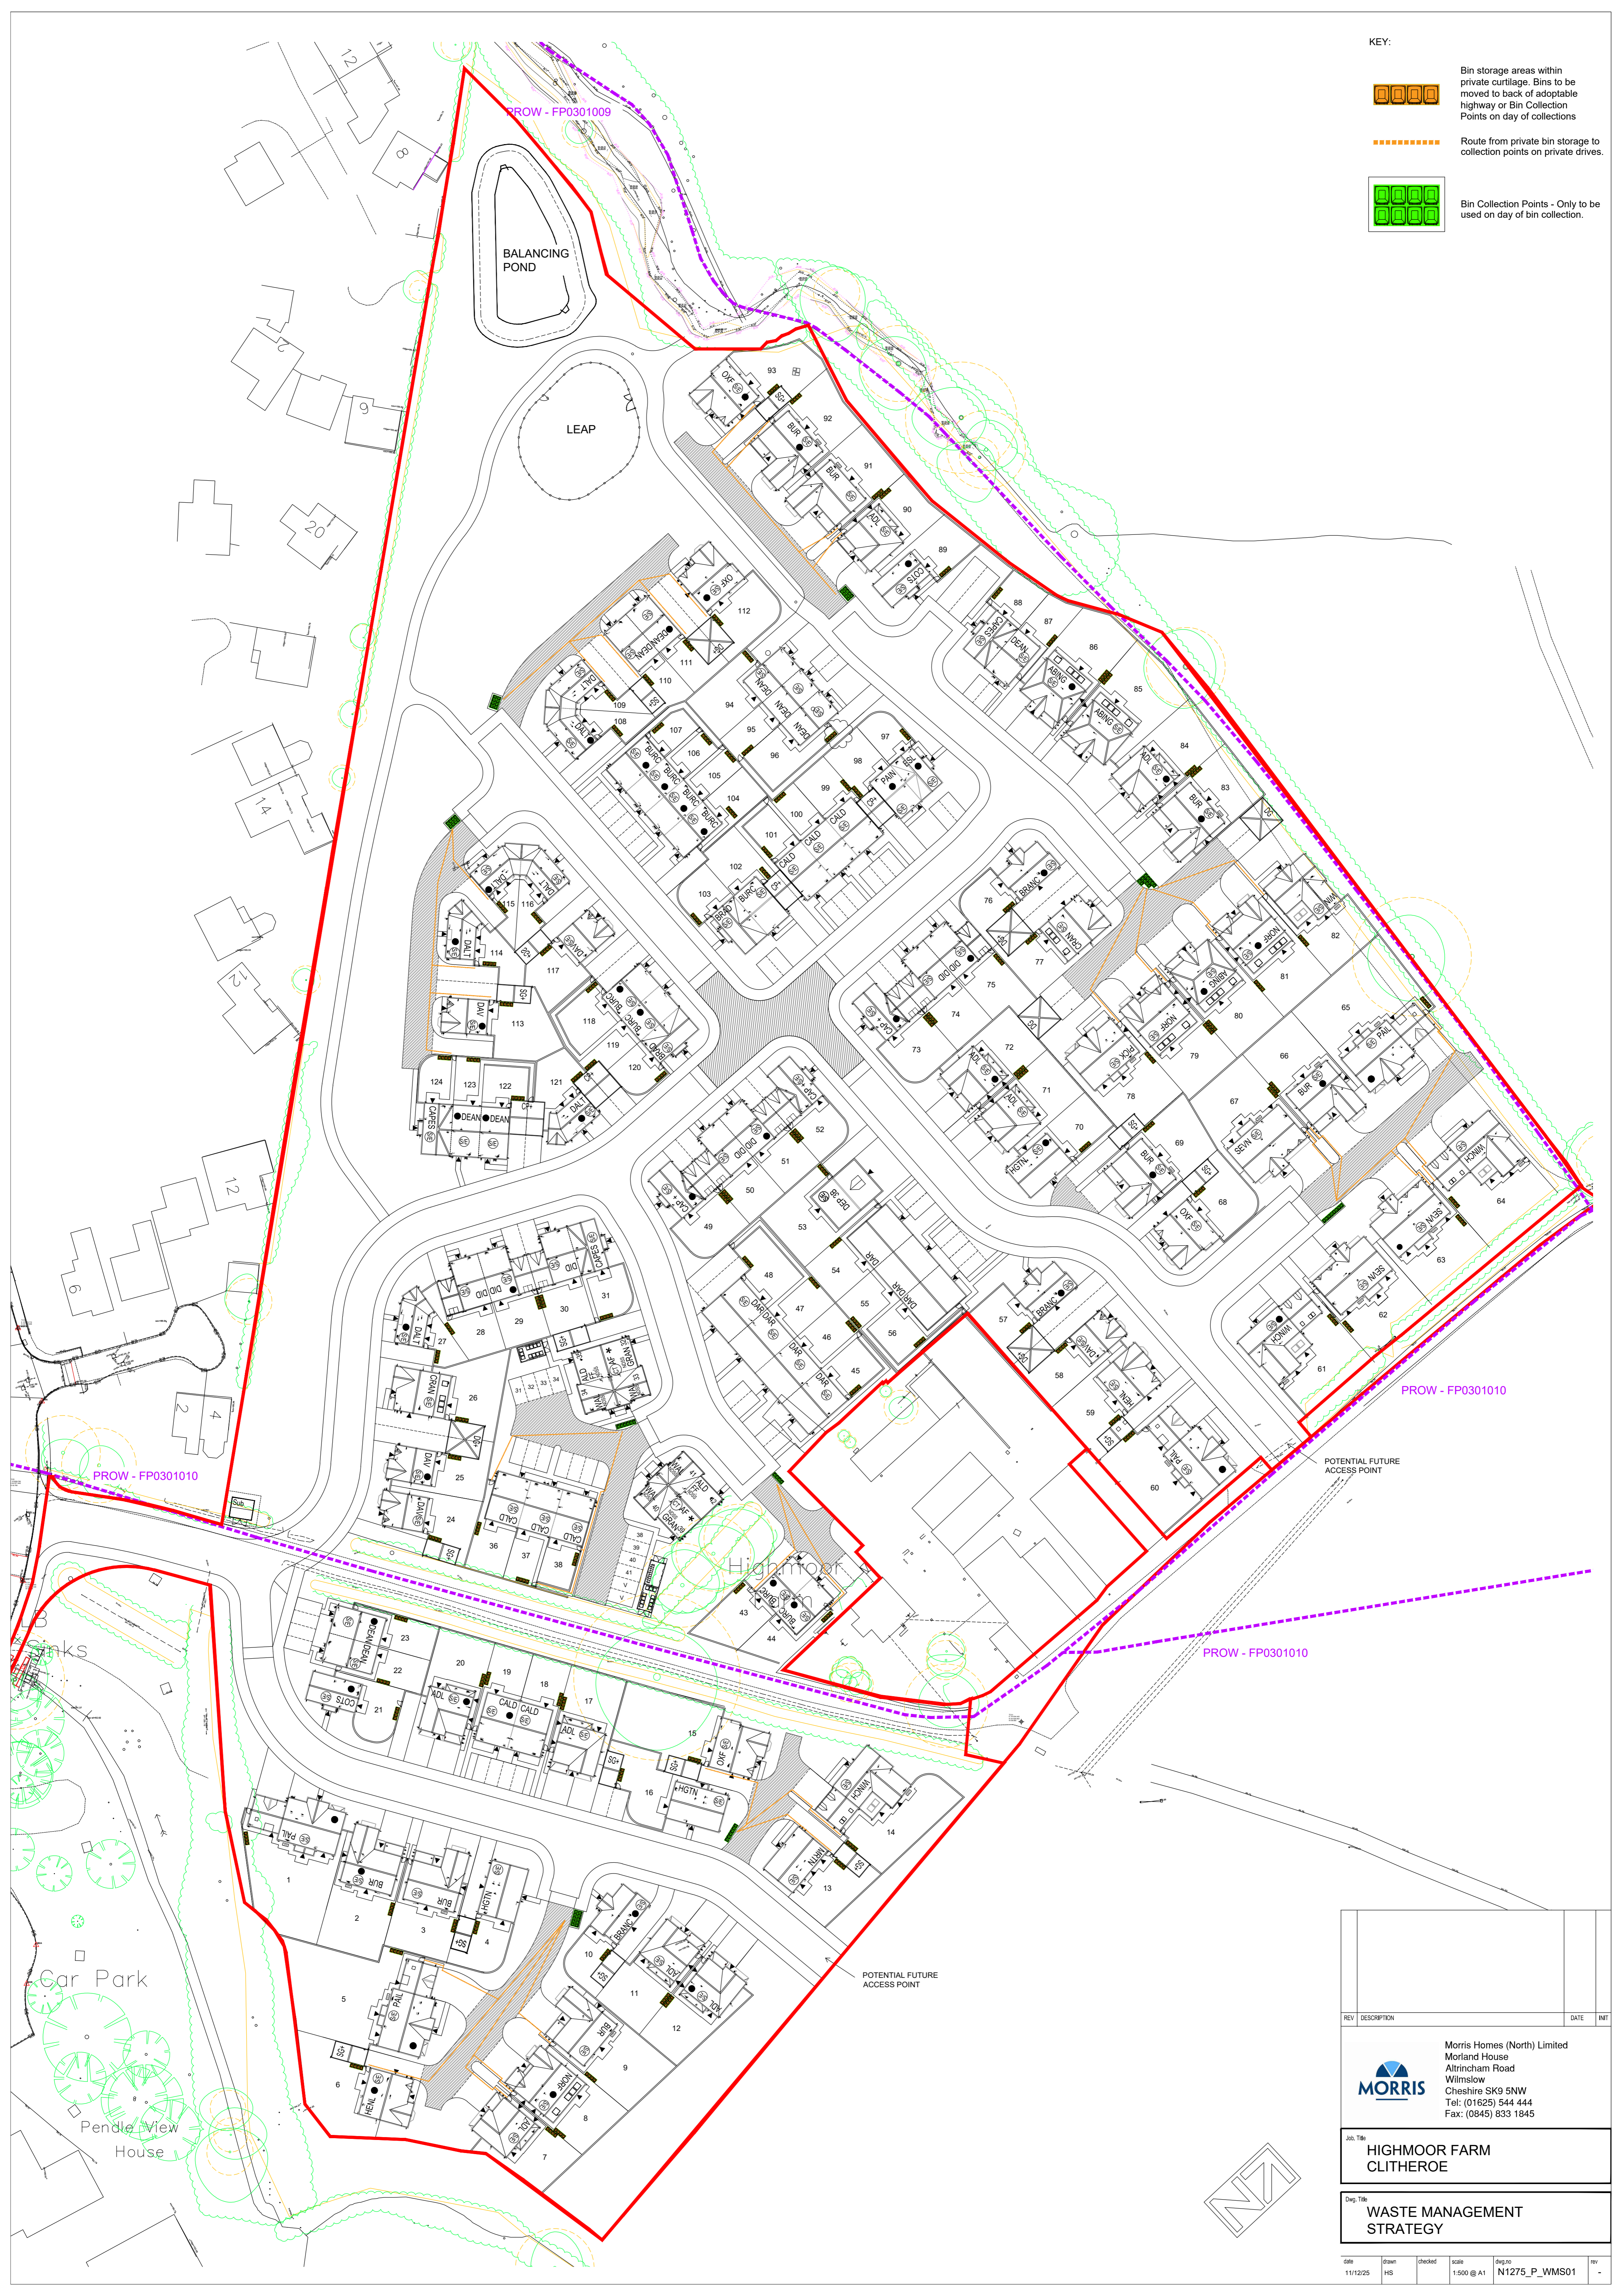

KEY:

Bin Collection Points - Only to be used on day of bin collection.

REV	DESCRIPTION	DATE	INT

Morris Homes (North) Limited
Morland House
Altrincham Road
Wilmslow
Cheshire SK9 5NW
Tel: (01625) 544 444
Fax: (0845) 833 1845

330 Title
**HIGHMOOR FARM
CLITHEROE**

Dwg Title
**WASTE MANAGEMENT
STRATEGY**

096	11/12/25	drawn HS	checked	scale 1:500 @ A1	dwg no N1275_P_WMS01	rev -