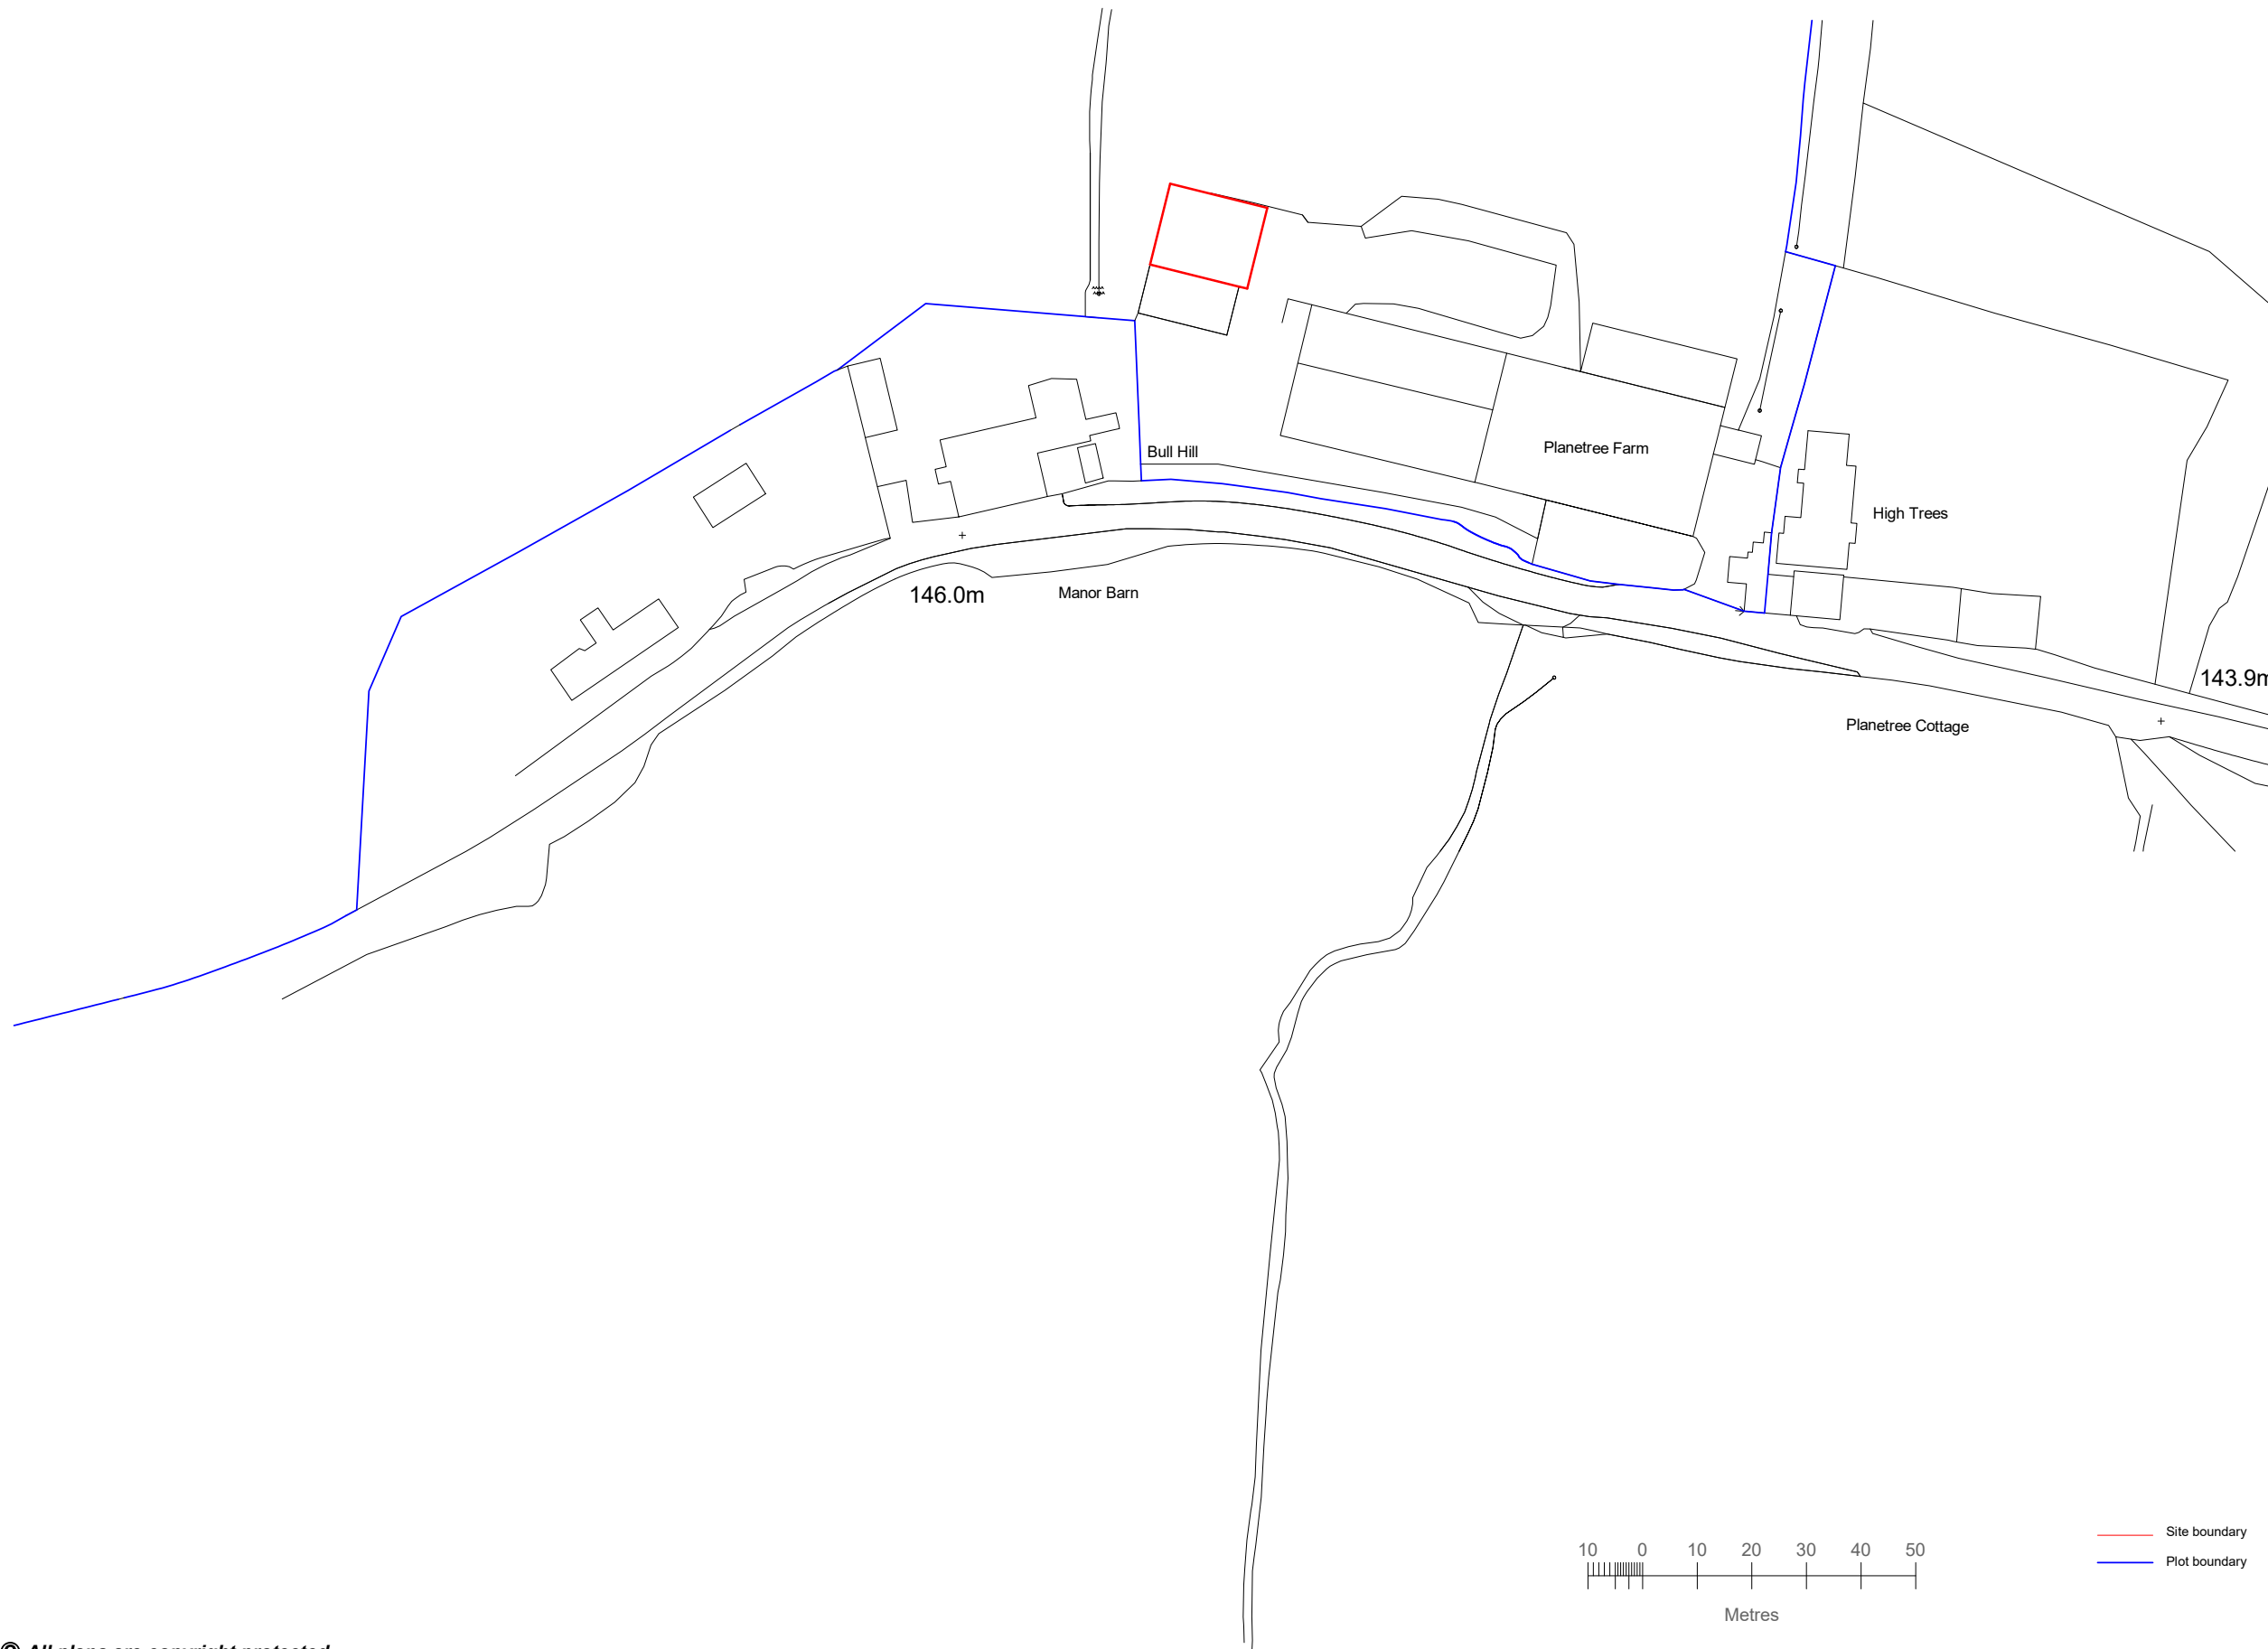

Site Location Map

1 : 1250

CLIENT:
A & S Bullock

PROJECT:
Agricultural Building

PROJECT ADDRESS:
Plane Trees Farm, Chaigley,
Clitheroe, Lancashire, BB7 3LT

DRAWING TITLE:
SITE LOCATION PLAN

DRAWN BY: KH

Rev: R00 | **Rev. DATE:**

DATE: 19.01.2026

SCALE@A3: 1:1250

DRAWING No: PTF-R00-PR-101