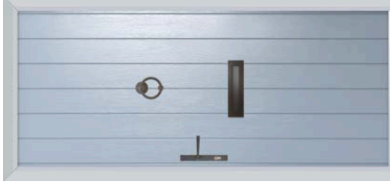

# Flint Collection Range

Flint 1

Colour - Antique Rose  
Glass - Victorian

Flint Beeston GB

Colour - Truffle Brown  
Glass - Stippolyte  
★ Most popular

Flint Solid

Colour - Duck Egg Blue  
★ Most popular

Flint Square