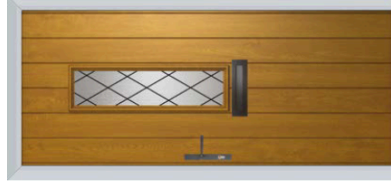

Colour - Cream  
Glass - Satin Glass  
★ Most popular

Flint 2

Colour - Cream  
Glass - CTB18.1

Flint 3

Colour - Chartwell Green  
Glass - Trio Square Green

Flint 4

Colour - Golden Oak  
Glass - Diamond Lead