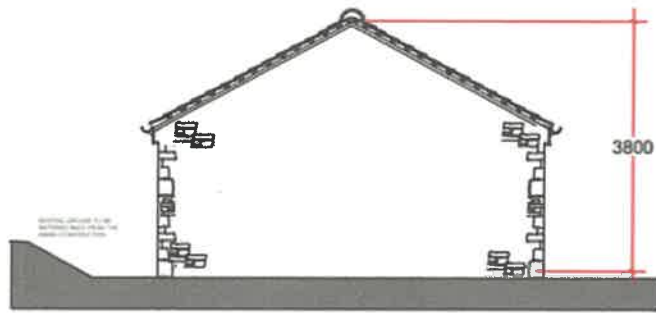

Scale 1:50 at A1

EAST ELEVATION

SOUTH ELEVATION

WEST ELEVATION

2 x Velux Centre Pivot Sky Lights 118cm x 55cm

NORTH ELEVATION