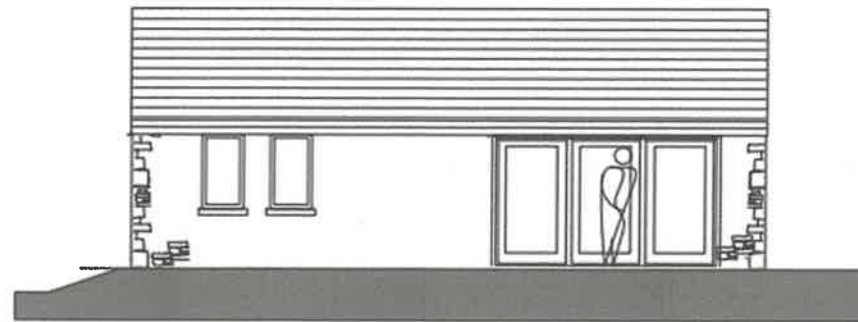

Scale 1:50 at A1

EAST ELEVATION

SOUTH ELEVATION

WEST ELEVATION

2 x Velux Centre Pivot Sky Lights 118cm x 55cm

NORTH ELEVATION