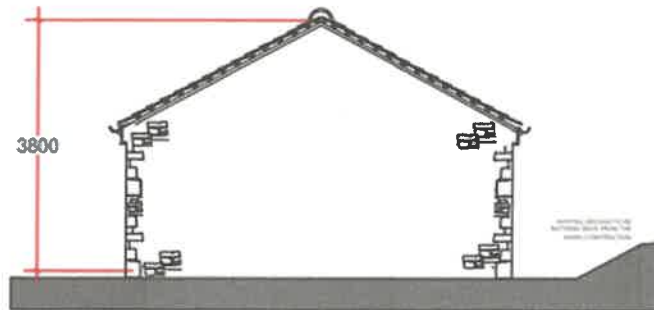

Scale 1:50 at A1

EAST ELEVATION

SOUTH ELEVATION

WEST ELEVATION

2 x Velux Centre Pivot Sky Lights 118cm x 55cm

NORTH ELEVATION