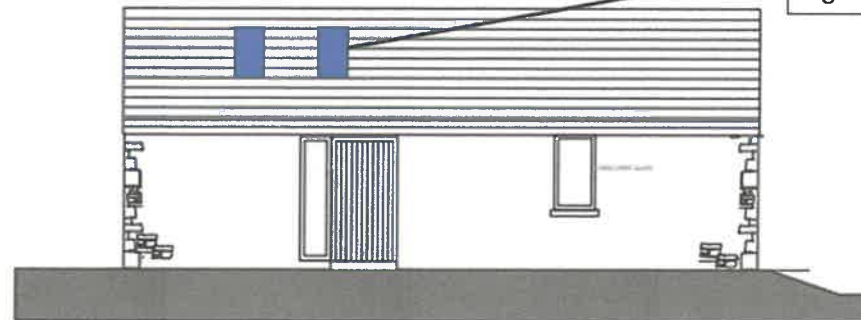

Scale 1:50 at A1

EAST ELEVATION

SOUTH ELEVATION

WEST ELEVATION

2 x Velux Centre Pivot Sky Lights 118cm x 55cm

NORTH ELEVATION