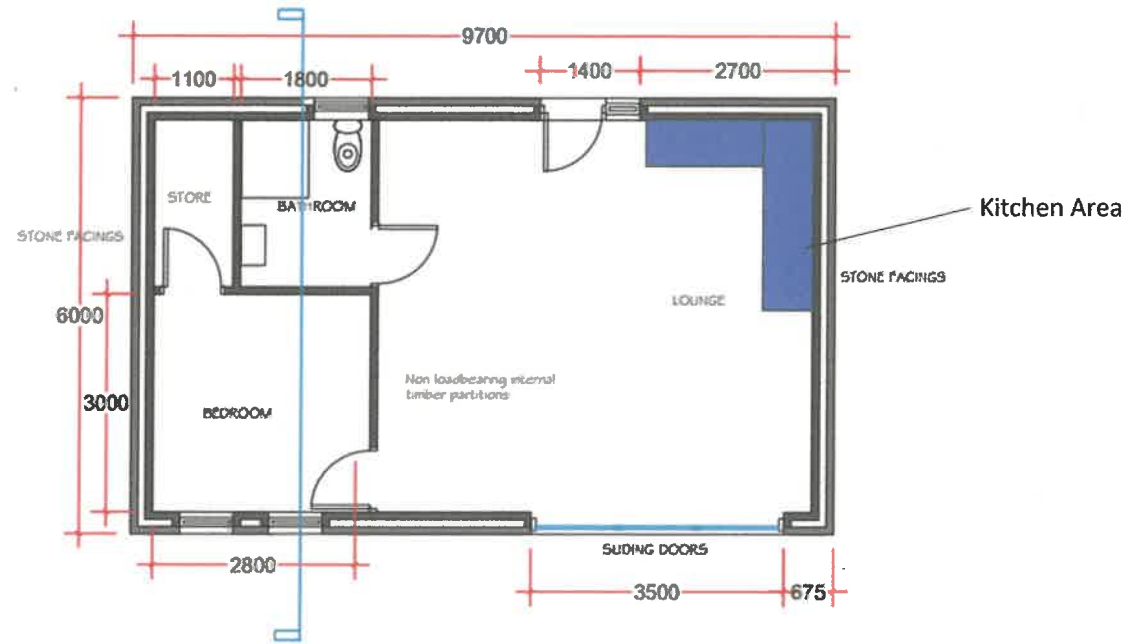

Building Plan, The Annex, Ash Lea,  
Whalley Rd, Pendleton, Clitheroe BB7  
1PP

Scale 1:50 at A1

CROSS SECTION

GROUND FLOOR PLAN

16/03/2026