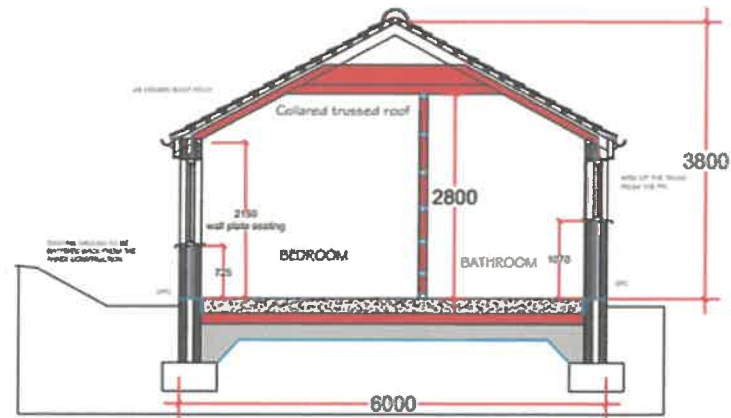

Building Plan, The Annex, Ash Lea,  
Whalley Rd, Pendleton, Clitheroe BB7  
1PP

Scale 1:50 at A1

CROSS SECTION

GROUND FLOOR PLAN

16/03/2026