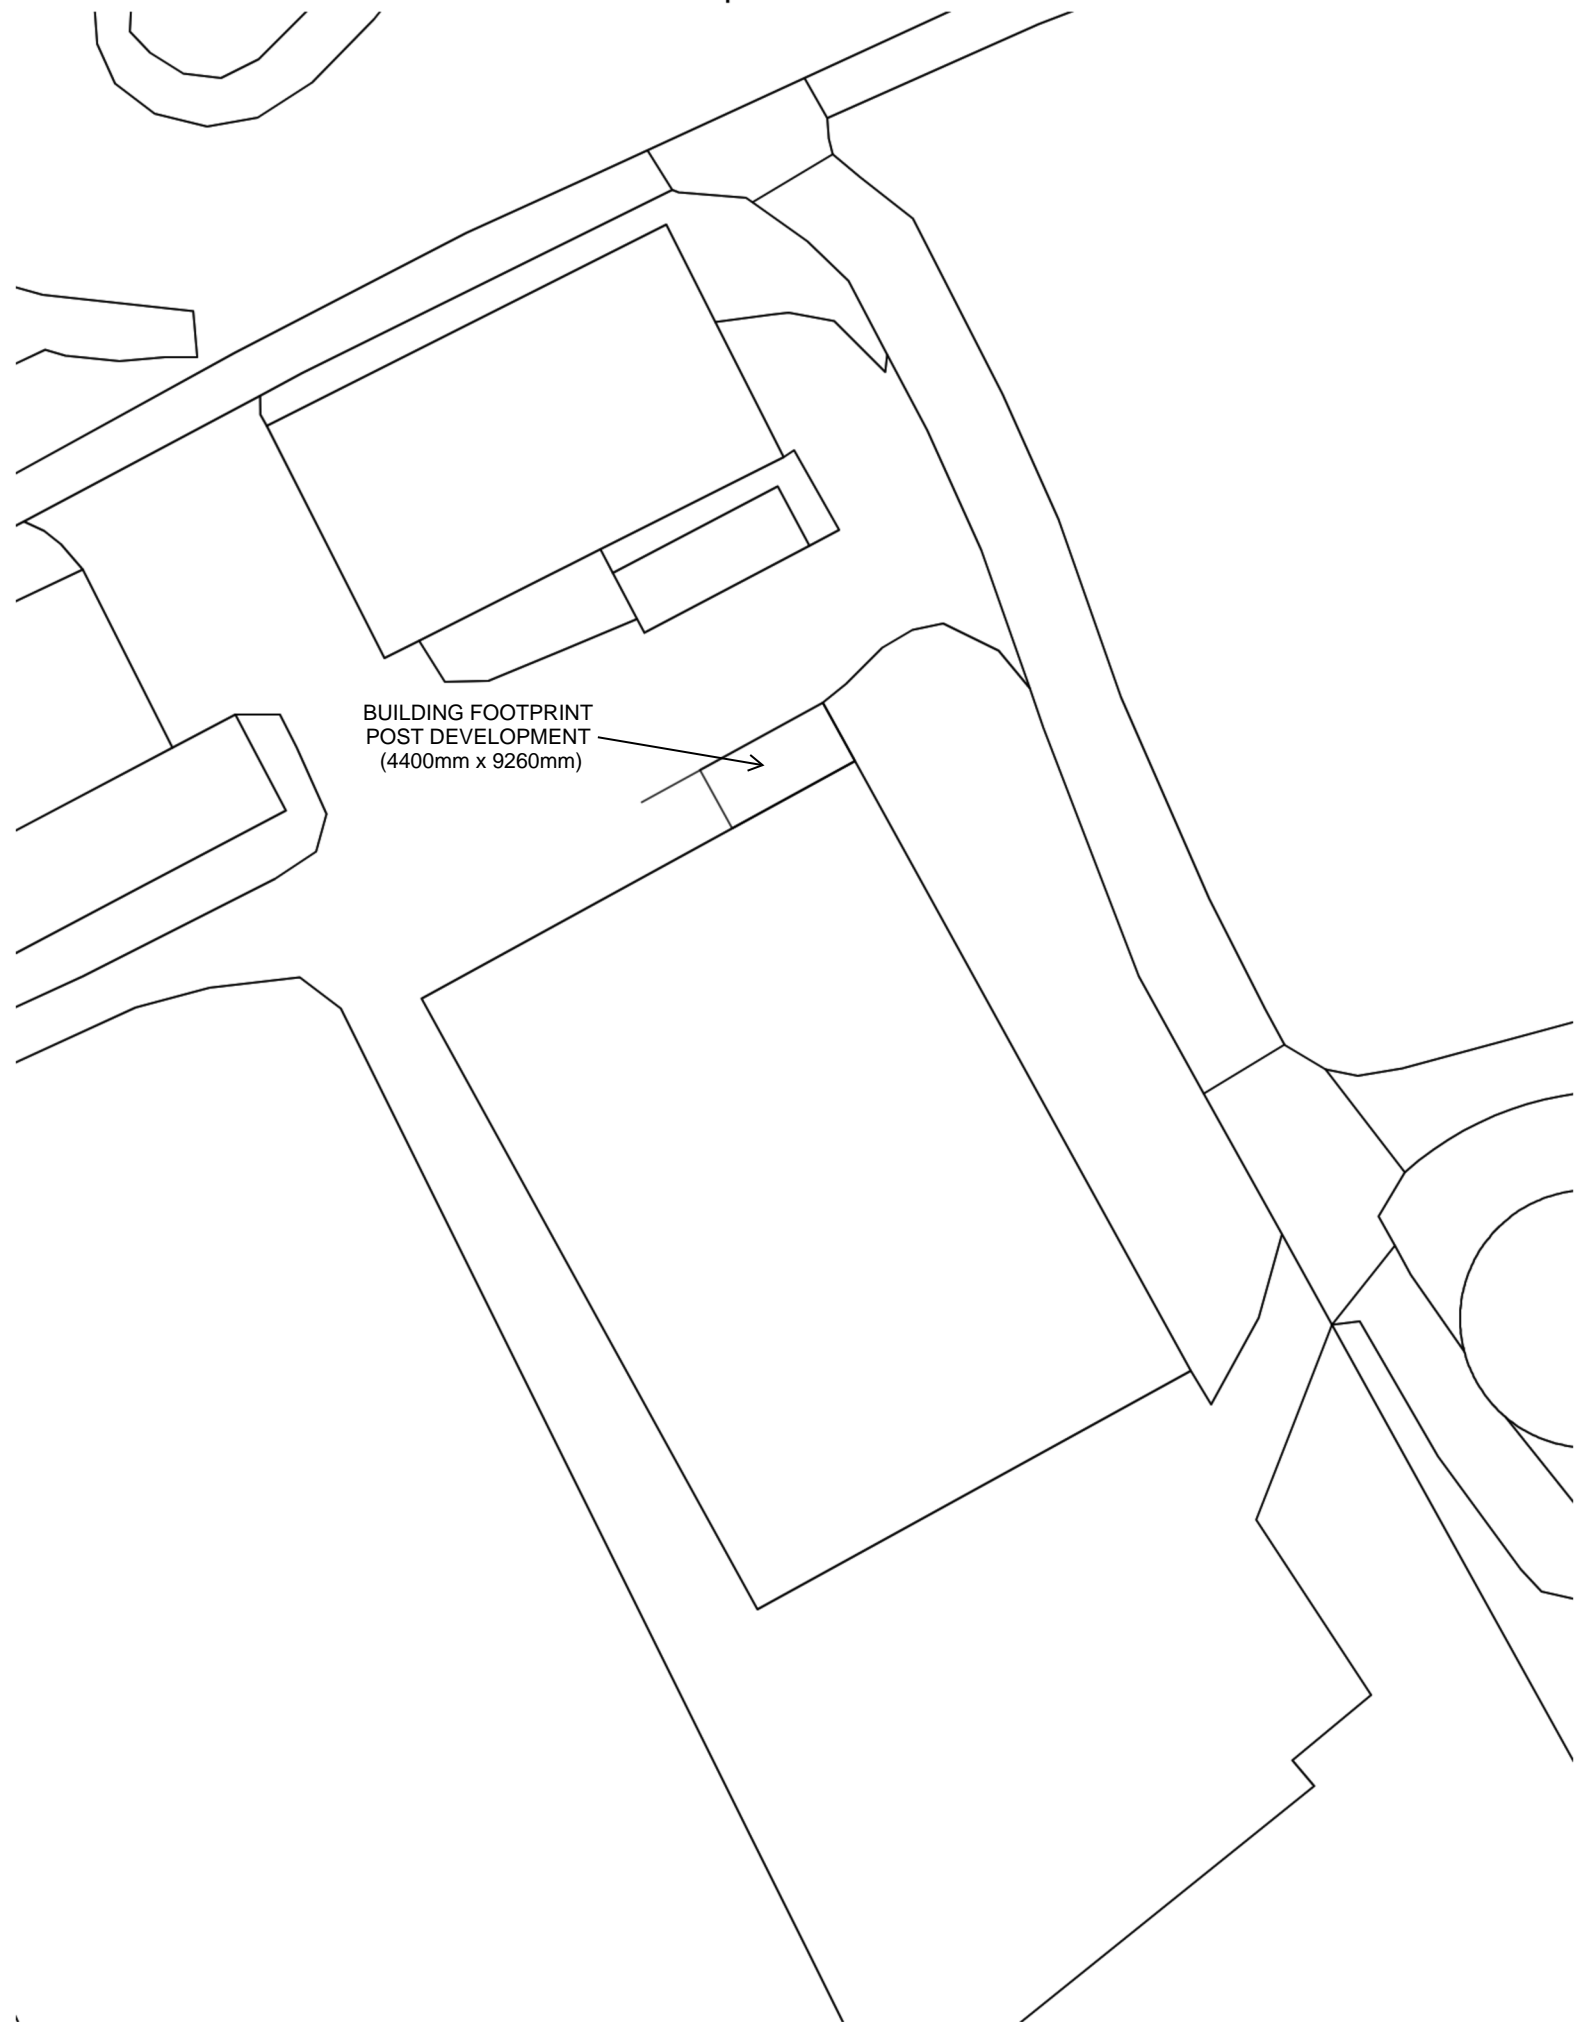

Pet Crematorium at Dockber Laithe Farm, Sawley - Post Development Site Plan

RS/JB/PostD-01

BUILDING FOOTPRINT
POST DEVELOPMENT
(4400mm x 9260mm)