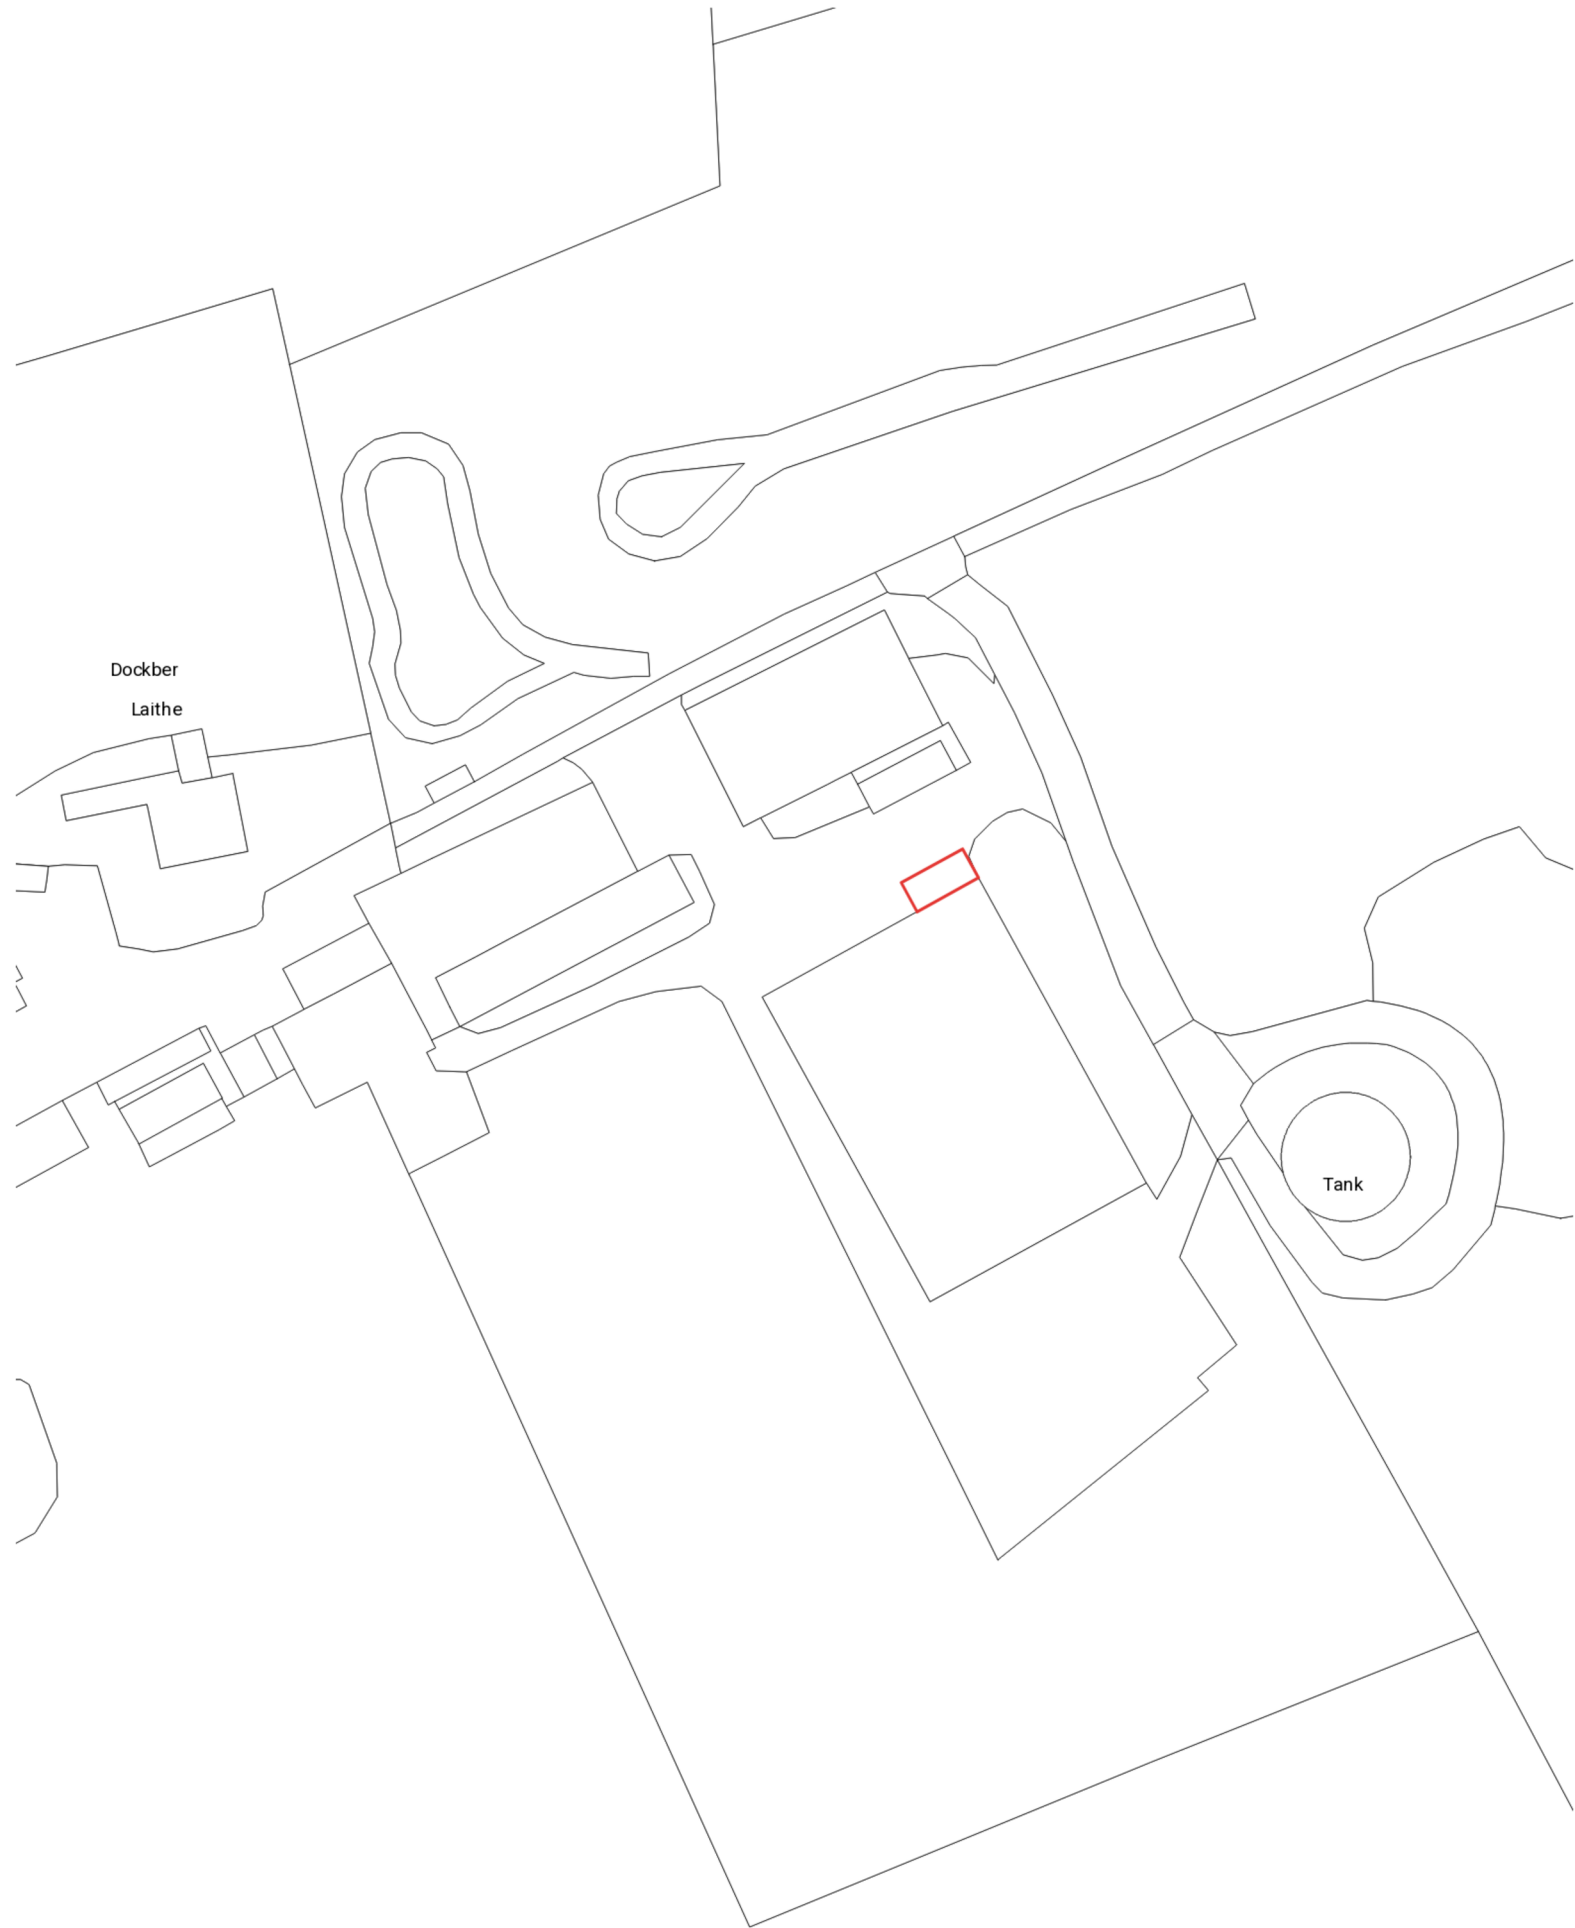

Pet Crematorium at Dockber Laithe, Sawley - Location Plan

RS/JB/Loc01

Dockber
Laithe

Tank