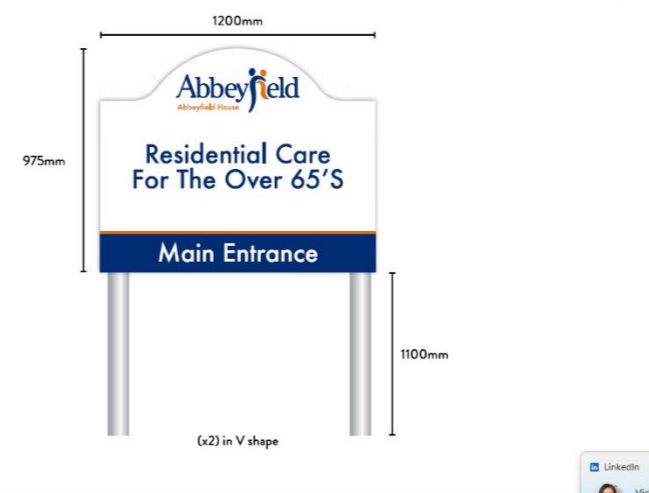

EXISTING NORTH EAST ELEVATION

Proposed Location of Sign 1 to wall by existing timber fence.

Proposed Location of Sign 2 free standing within the grass verge.

SIGNS OVERVIEW

Entrance Down The Steps Sign Visual

SIGNS OVERVIEW

Residential Care Home Sign Visual

SIGNS OVERVIEW

Entrance Down The Steps Sign

SIGNS OVERVIEW

Residential Care Sign

Abbeyfield Lancashire Extra Care

Proposed External Signage at Abbeyfield House, Union Street, Clitheroe