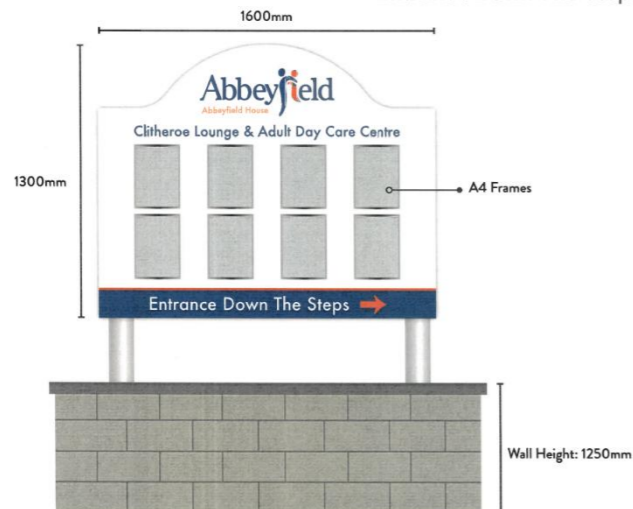

EXISTING NORTH EAST ELEVATION

Proposed Location of Sign 1 to wall by existing timber fence.

Proposed Location of Sign 2 free standing within the grass verge.

SIGNS OVERVIEW

Entrance Down The Steps Sign Visual

SIGNS OVERVIEW

Residential Care Home Sign Visual

SIGNS OVERVIEW

Entrance Down The Steps Sign

SIGNS OVERVIEW

Residential Care Sign

Abbeyfield Lancashire Extra Care

Proposed External Signage at Abbeyfield House, Union Street, Clitheroe