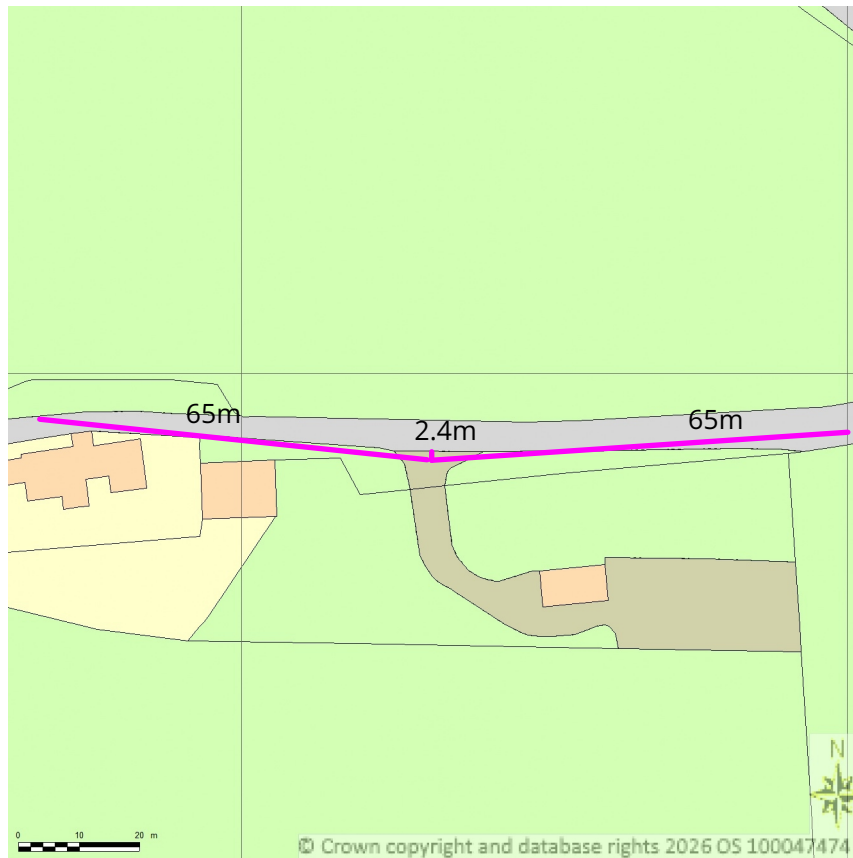

SITE LOCATION PLAN  
AREA 2 HA  
SCALE: 1:1250 on A4  
CENTRE COORDINATES: 367832 437990

Supplied by Streetwise Maps Ltd  
[www.streetwise.net](http://www.streetwise.net)  
Licence No: 100047474  
17:56:31 24/03/2026