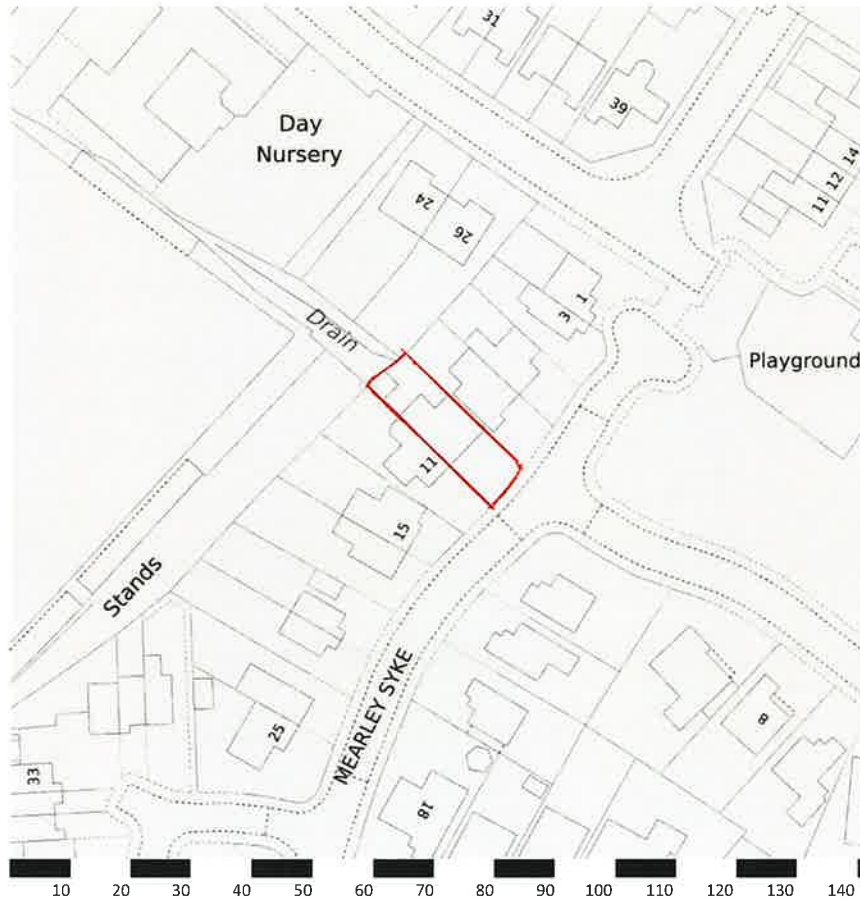

Location Plan

Address

9, MEARLEY SYKE, CLITHEROE, LANCASHIRE, BB7 1JG

Date

29/01/2026

Grid reference

374839, 441786

Scale: 1:1250 | Area: 2ha | Paper size: A4