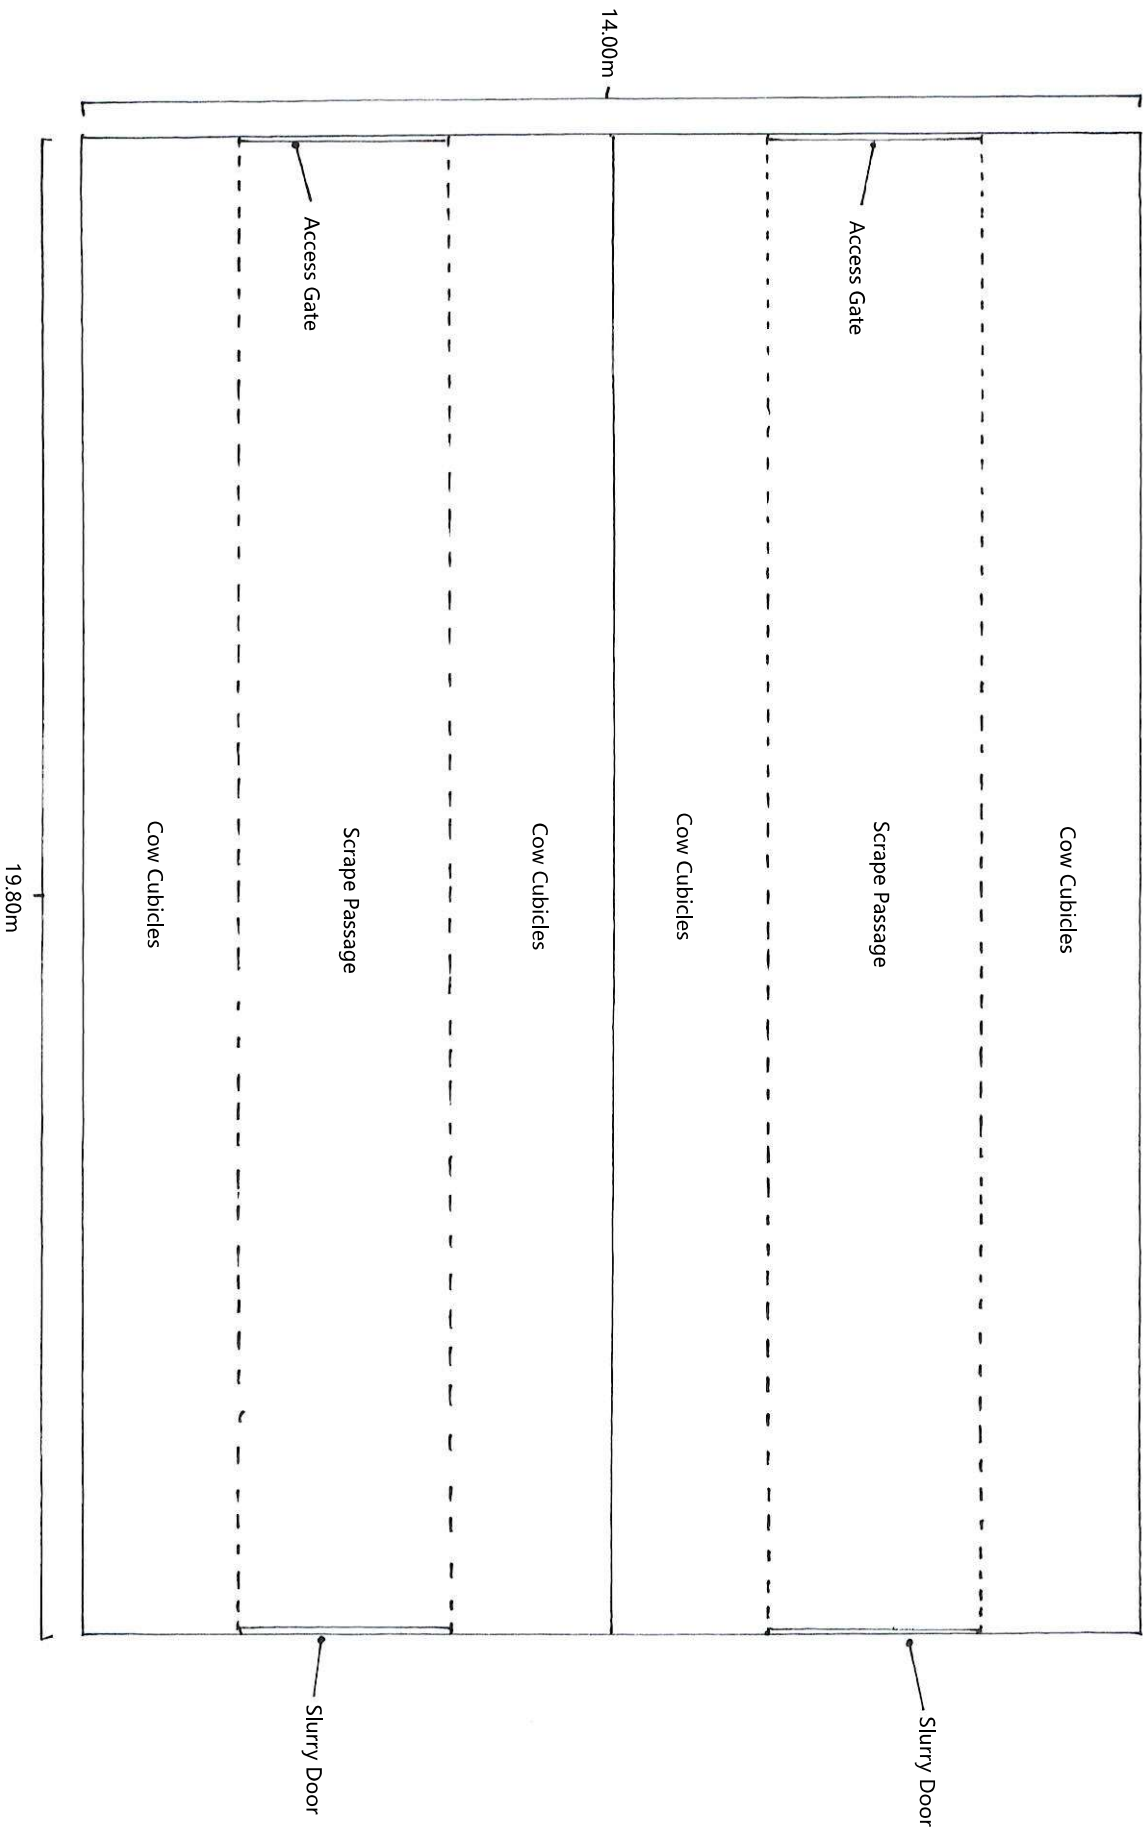

# Drawing 10.0 - Existing Floorplan

Scale - 1:100 @ A4  
Drawn by: Sam Bate