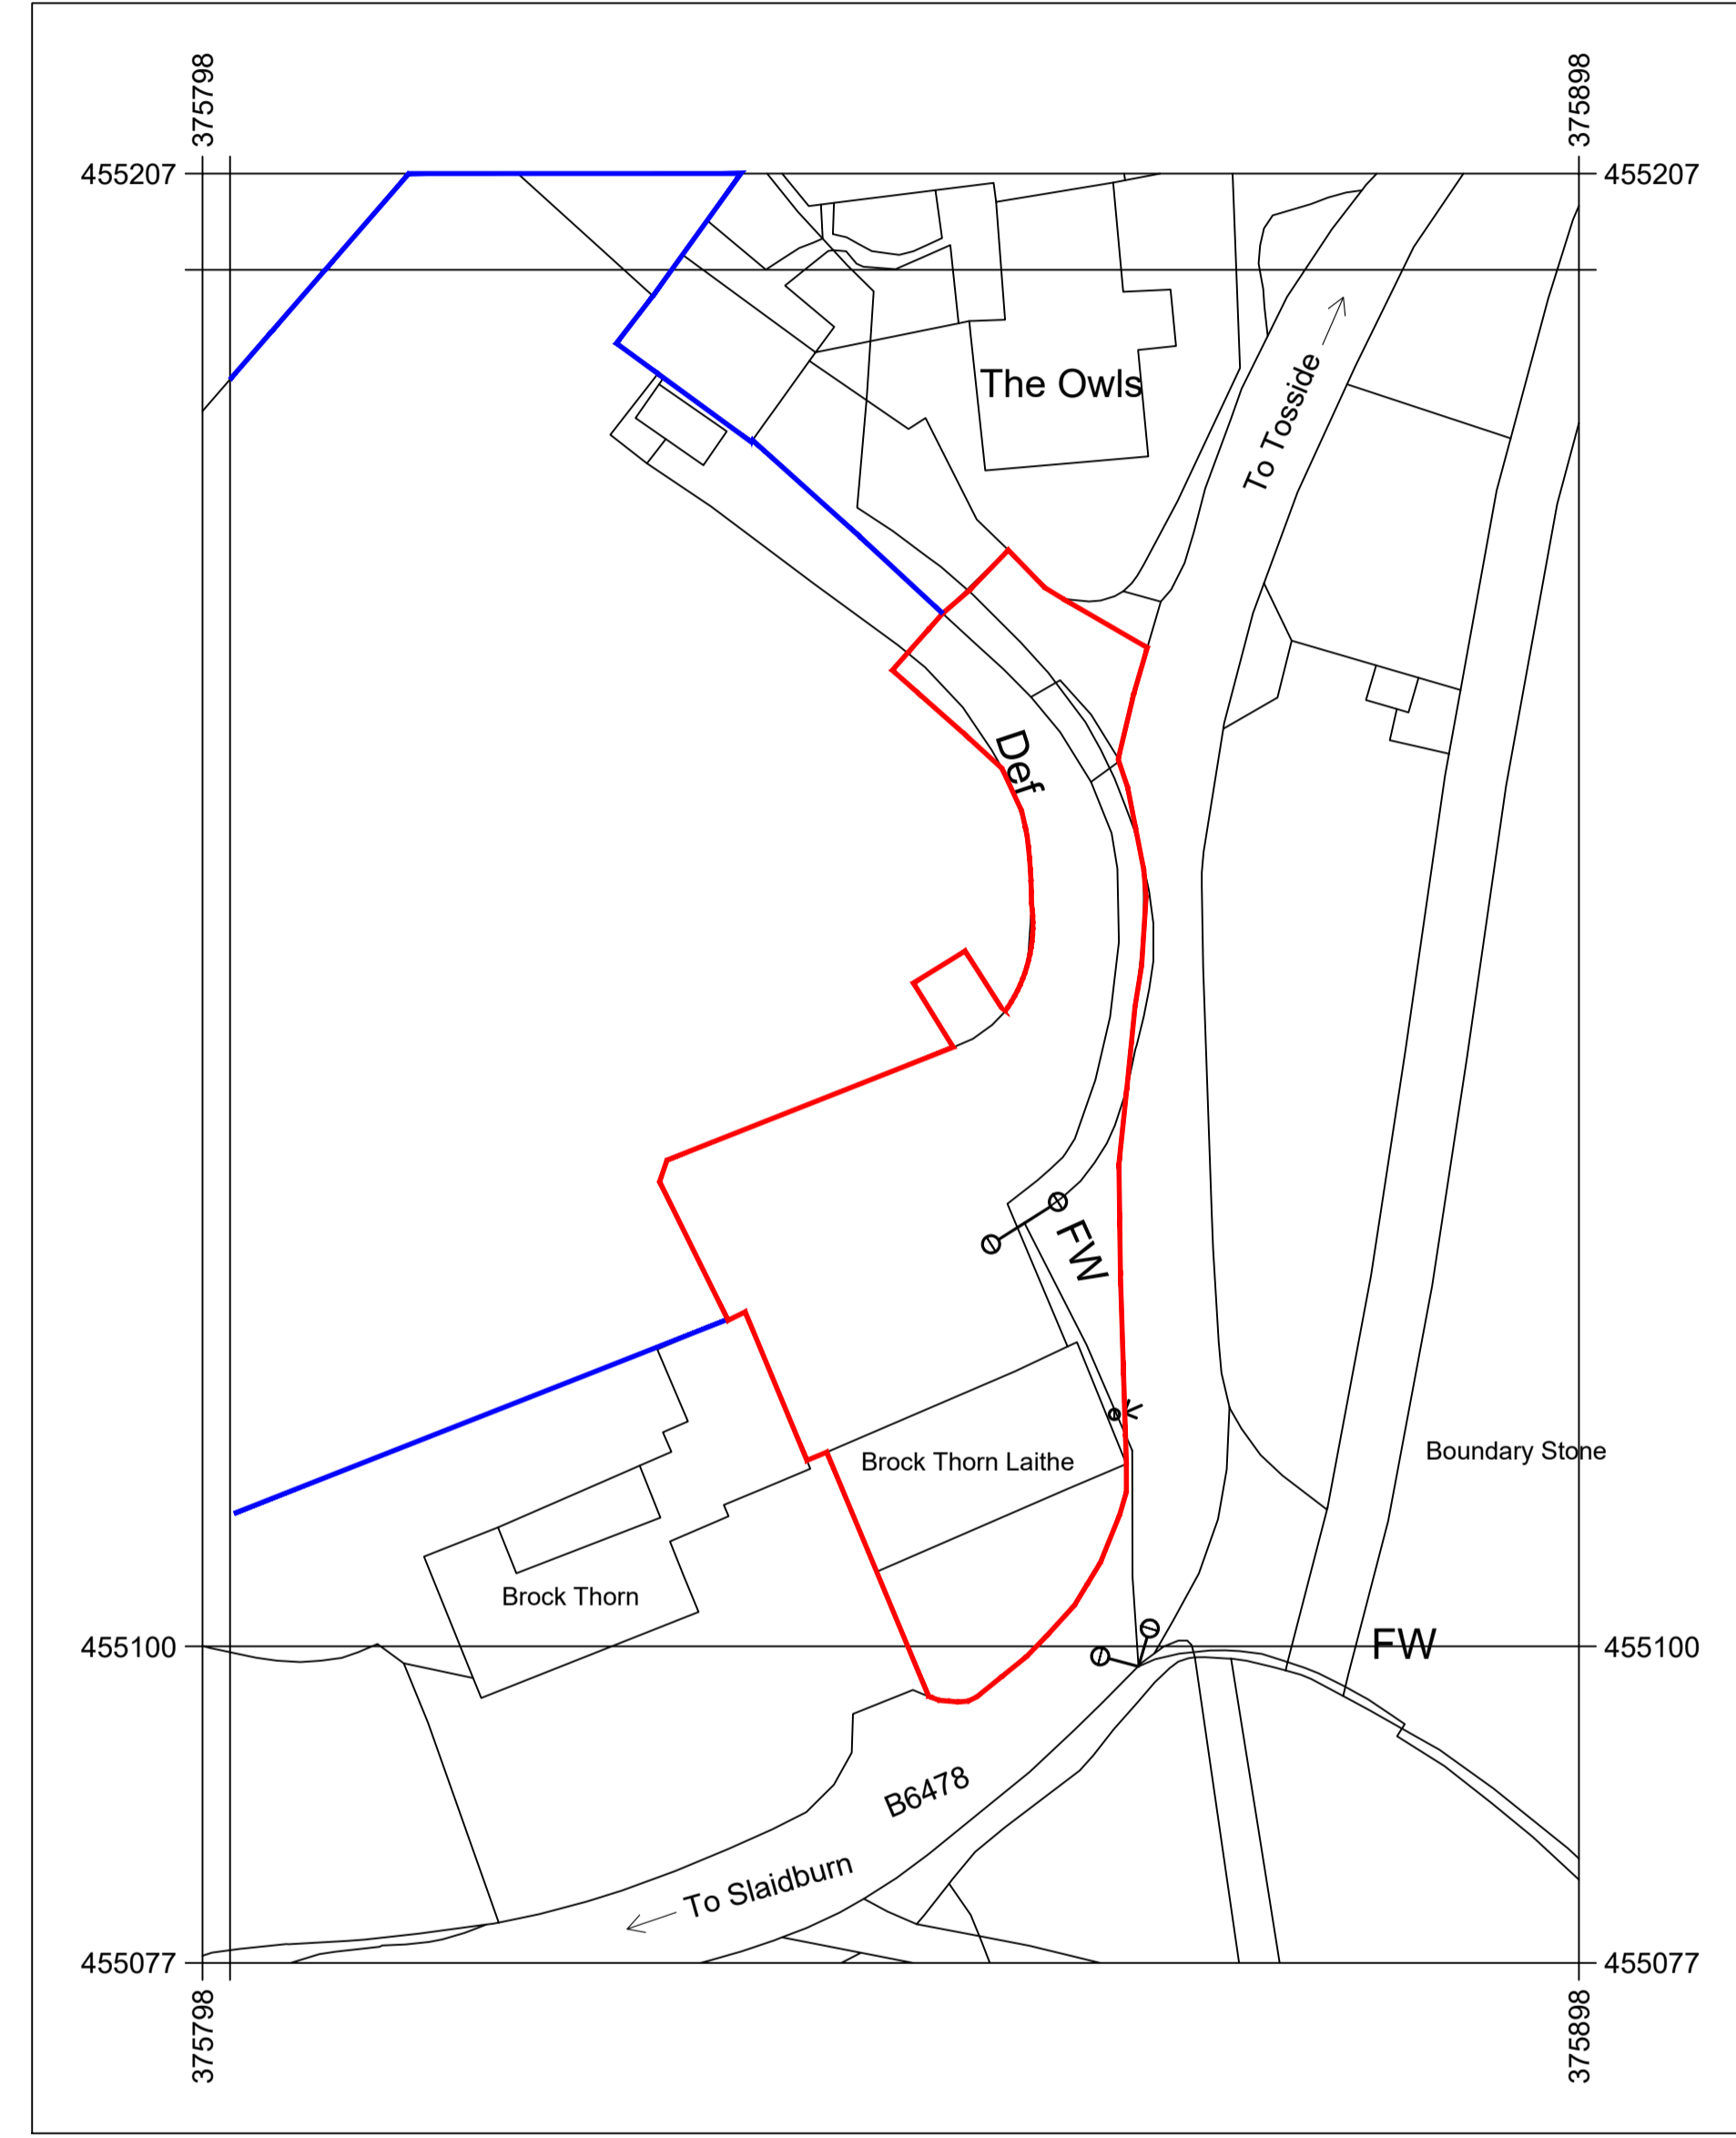

Ordnance Survey
UKmapcentre.com

Serial number: 322161

© Crown copyright and database right 2025
Ordnance Survey licence AC0000848283
Reproduction in whole or in part is prohibited
without the prior permission of Ordnance Survey.

metres
1:500 Scale

Site Plan
1:500 Scale