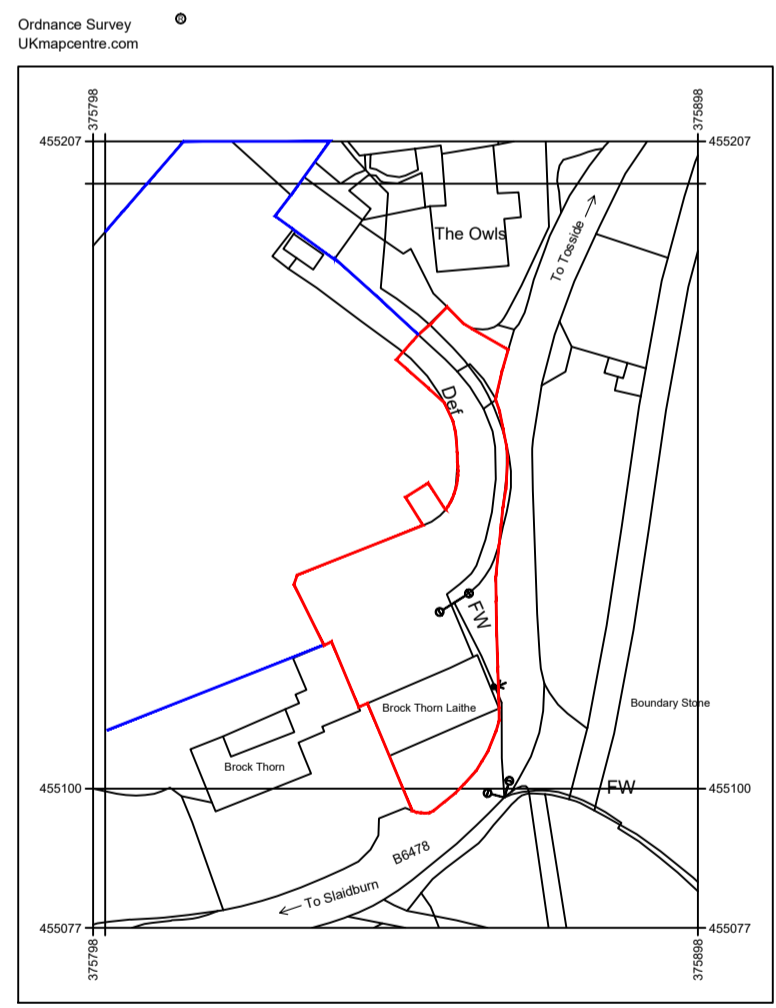

rev	date/n/its	description
project	Proposed Detached Garage	
drawing title	Brockthorn Laithe Wigglesworth Road Slaidburn BD23 4SX	
dwg purpose	Existing Site Plan and Location Plan	
Harrison Architecture LTD 38 Salthill Road Clitheroe Lancashire BB7 1NU Email: Craig_leigh_harrison@yahoo.co.uk Mobile: 07539 302831		
scale	1:500, 1:1250	E01
@ sheet size	A1	drawing number revision