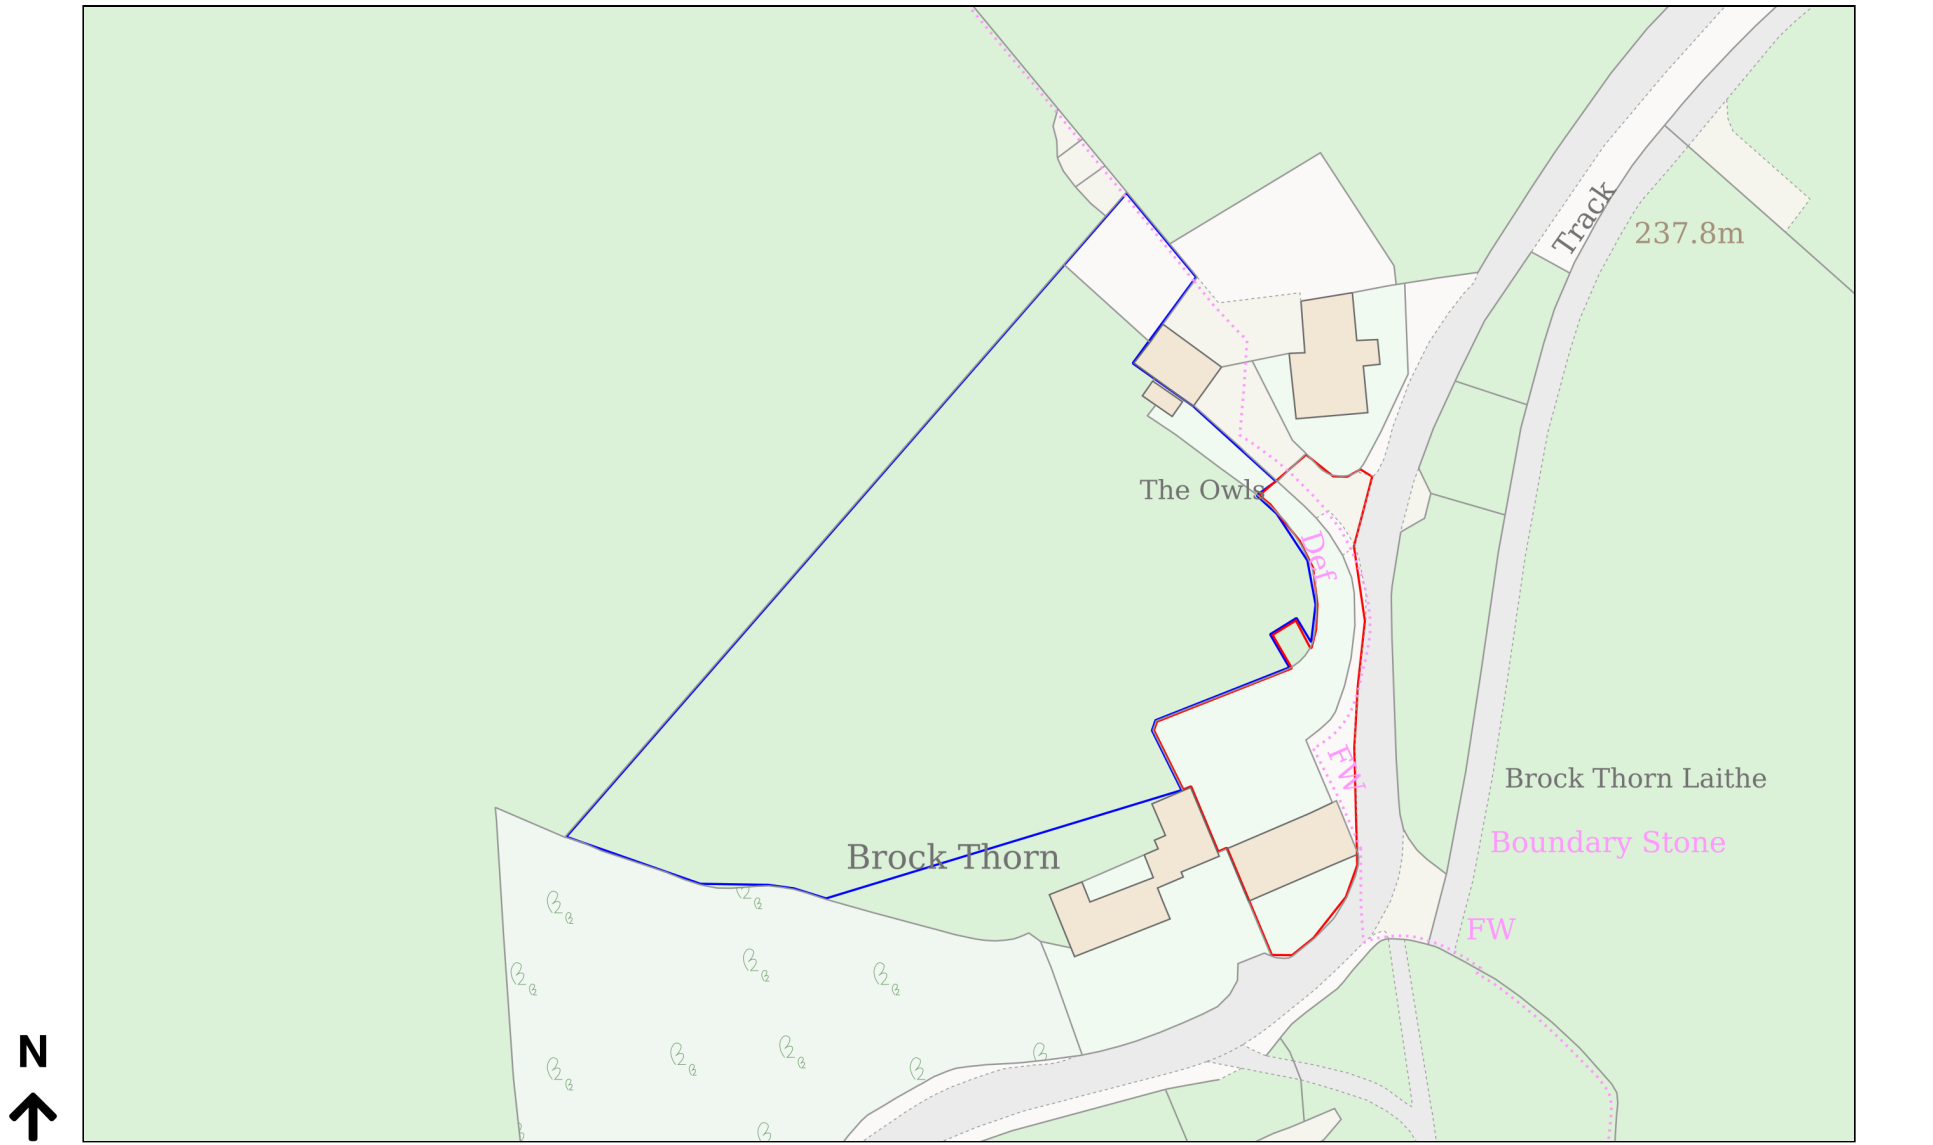

Location Plan

Site Address: Brockthorn Laithe, Wigglesworth Road, Slaidburn, BD23 4SX

Date Produced: 16-Mar-2026

Scale: 1:1250 @A4

Planning Portal Reference: PP-14774184v1