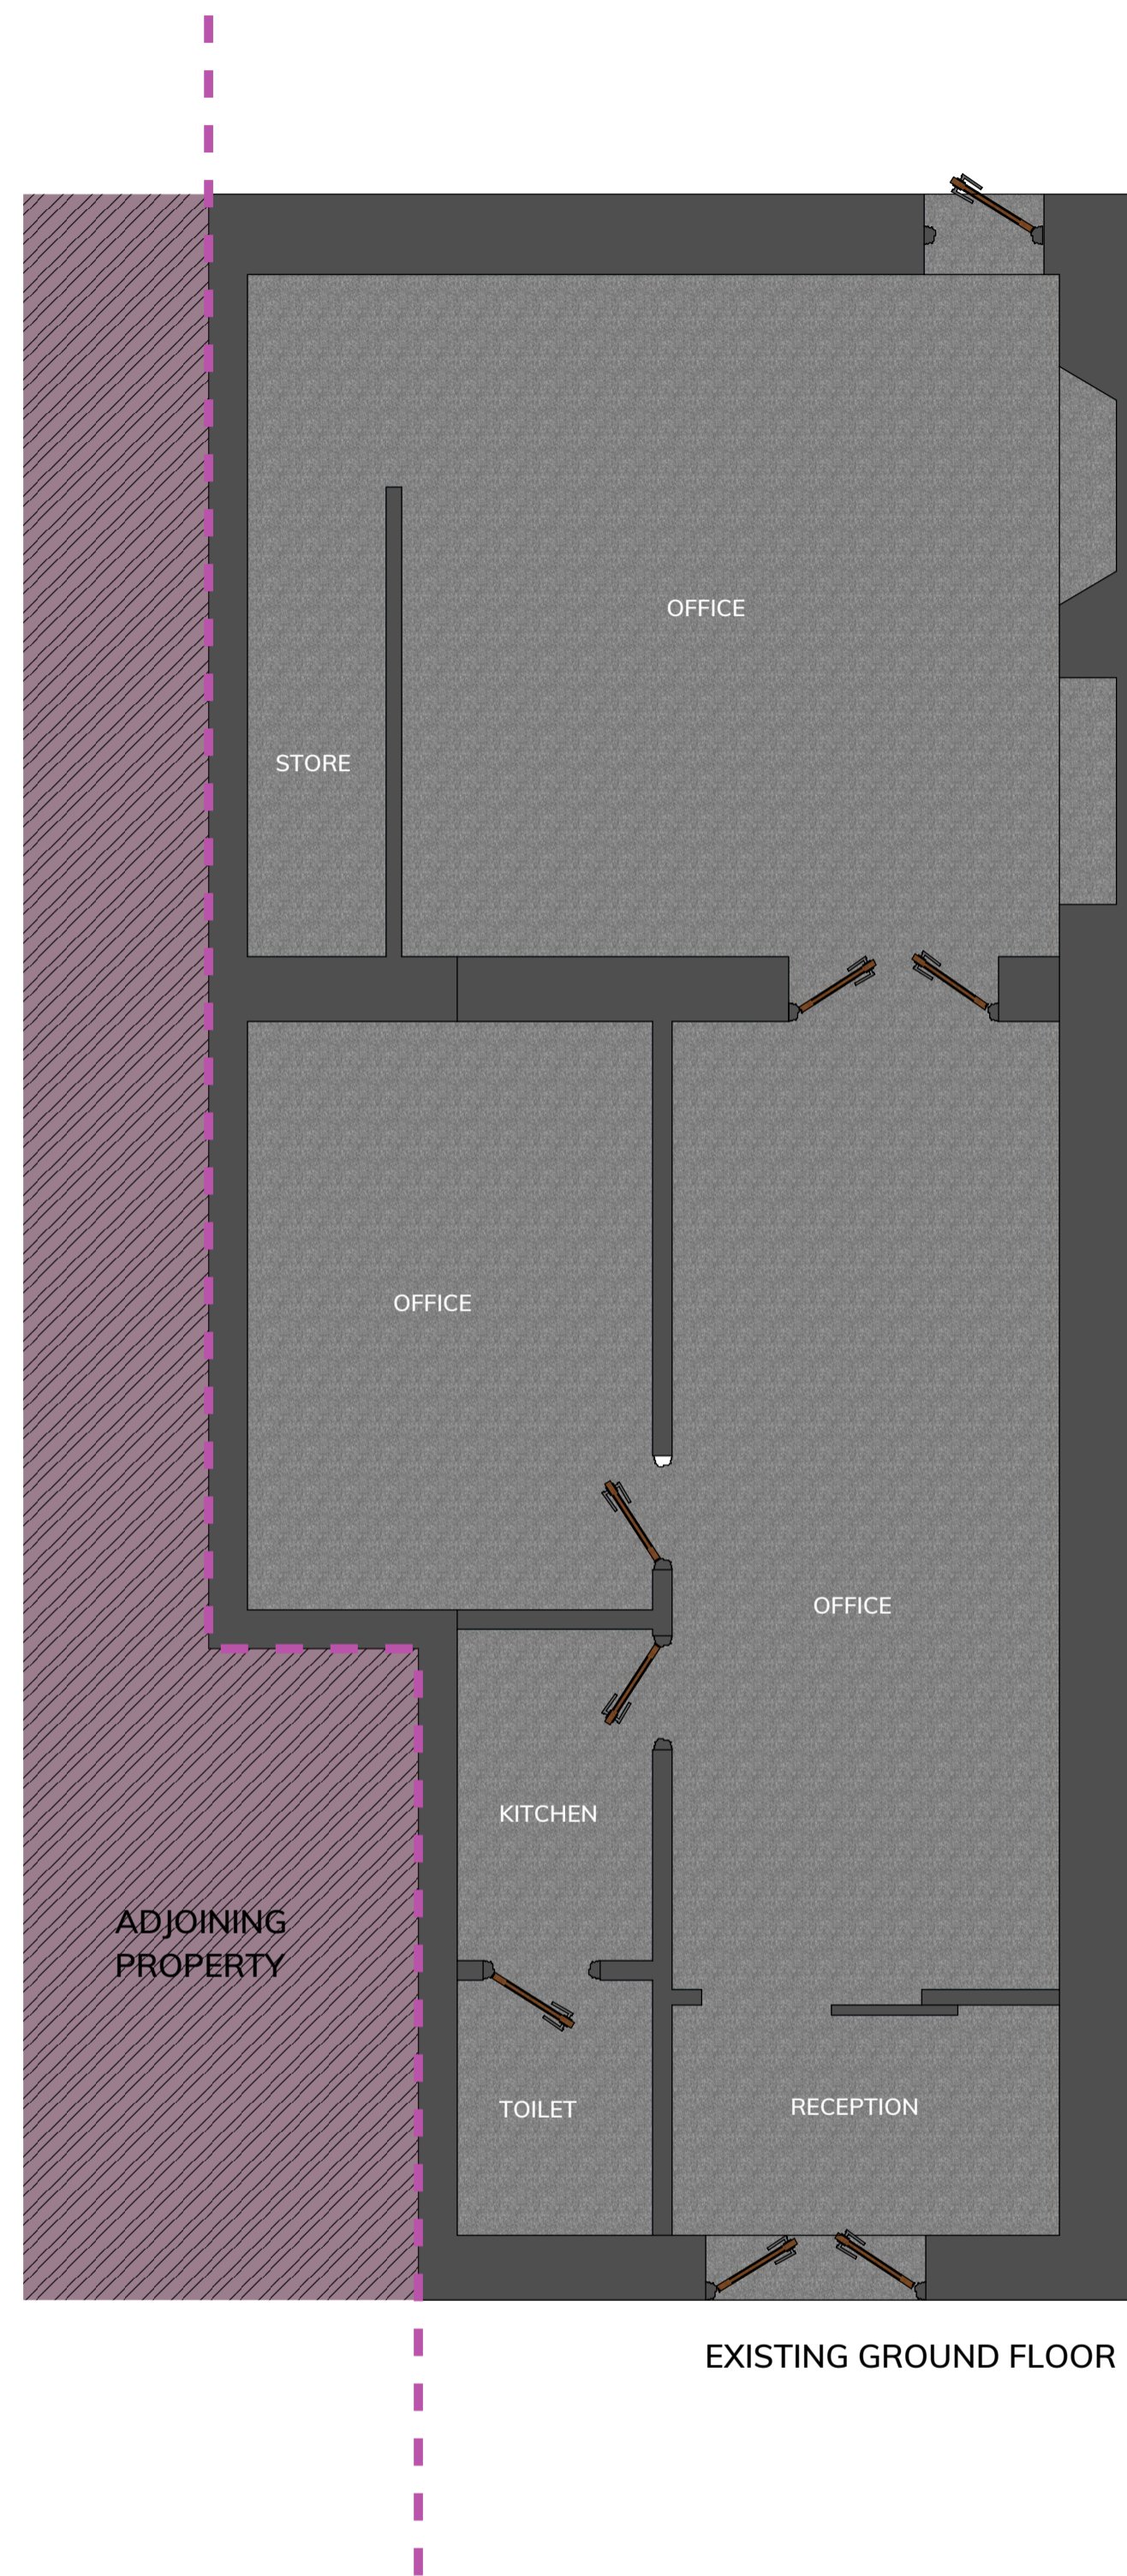

EXISTING AND PROPOSED PLANS
 LITTLE LONGRIDGE ROLE PLAY TOWN, UNIT D, 29-33 BERRY LANE, LONGRIDGE, PR3 3JA

PROPOSED SECURE BIKE STORE
 LOCATED INSIDE THE ENTRANCE LOBBY
 MEASURING H10cm x W121.5cm x D1.8cm