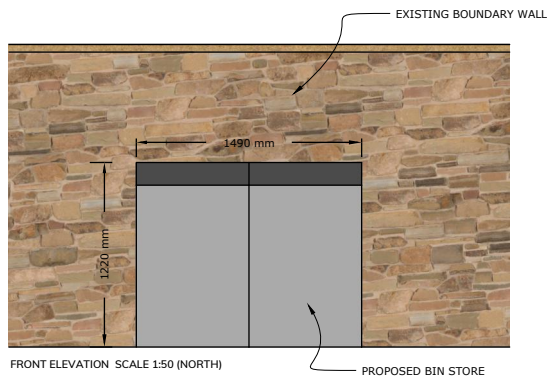

PROPOSED SITE PLAN

LITTLE LONGRIDGE ROLE PLAY TOWN, UNIT D, 29-33 BERRY LANE, LONGRIDGE, PR3 3JA

Proposed Location of Bin Store

IMAGE SHOWING NEW BIN STORE (NOT TO SCALE)
SOURCED FROM WWW.BPSDEPOT.CO.UK

FRONT ELEVATION SCALE 1:50 (NORTH)

SIDE ELEVATION SCALE 1:50 (SOUTH EAST)