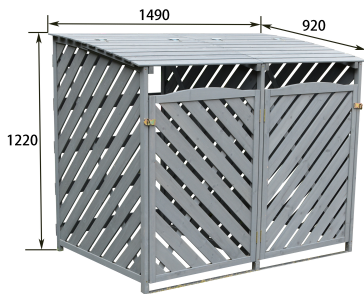

PROPOSED SITE PLAN

LITTLE LONGRIDGE ROLE PLAY TOWN, UNIT D, 29-33 BERRY LANE, LONGRIDGE, PR3 3JA

Proposed Location of Bin Store

IMAGE SHOWING NEW BIN STORE (NOT TO SCALE)
SOURCED FROM WWW.BPSDEPOT.CO.UK

FRONT ELEVATION SCALE 1:50 (NORTH)

SIDE ELEVATION SCALE 1:50 (SOUTH EAST)