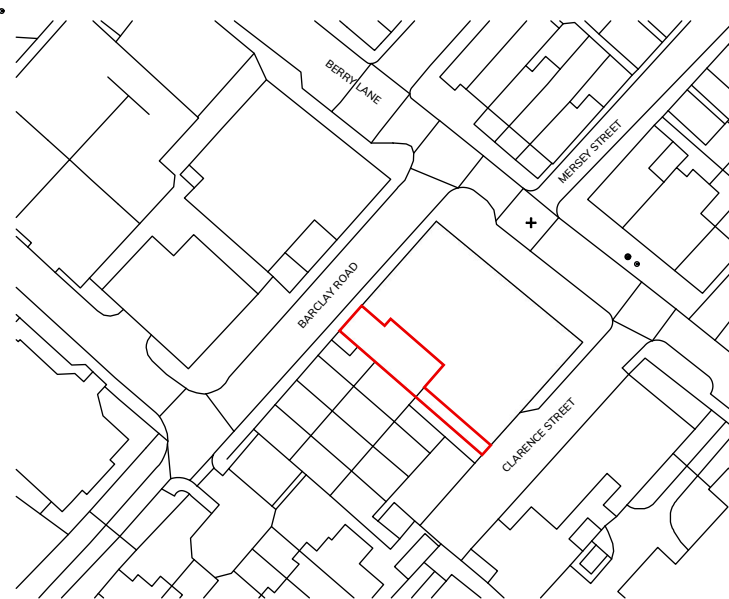

LOCATION PLAN

LITTLE LONGRIDGE ROLE PLAY TOWN, UNIT D, 29-33 BERRY LANE, LONGRIDGE, PR3 3JA

INSPIRE DESIGN

ARCHITECTURAL & INTERIOR DESIGN STUDIO

www.inspiredesignservice.co.uk

CLIENT:
Little Longridge Role Play Town

PROJECT:
Unit D, 29-33 Berry Lane,
Longridge, PR3 3JA

DATE:
01/03/2026
SCALE:
1:1250 @ A4
DRAWING NO :
LP 001

REVISIONS:

SCALE BAR - 1: 1250