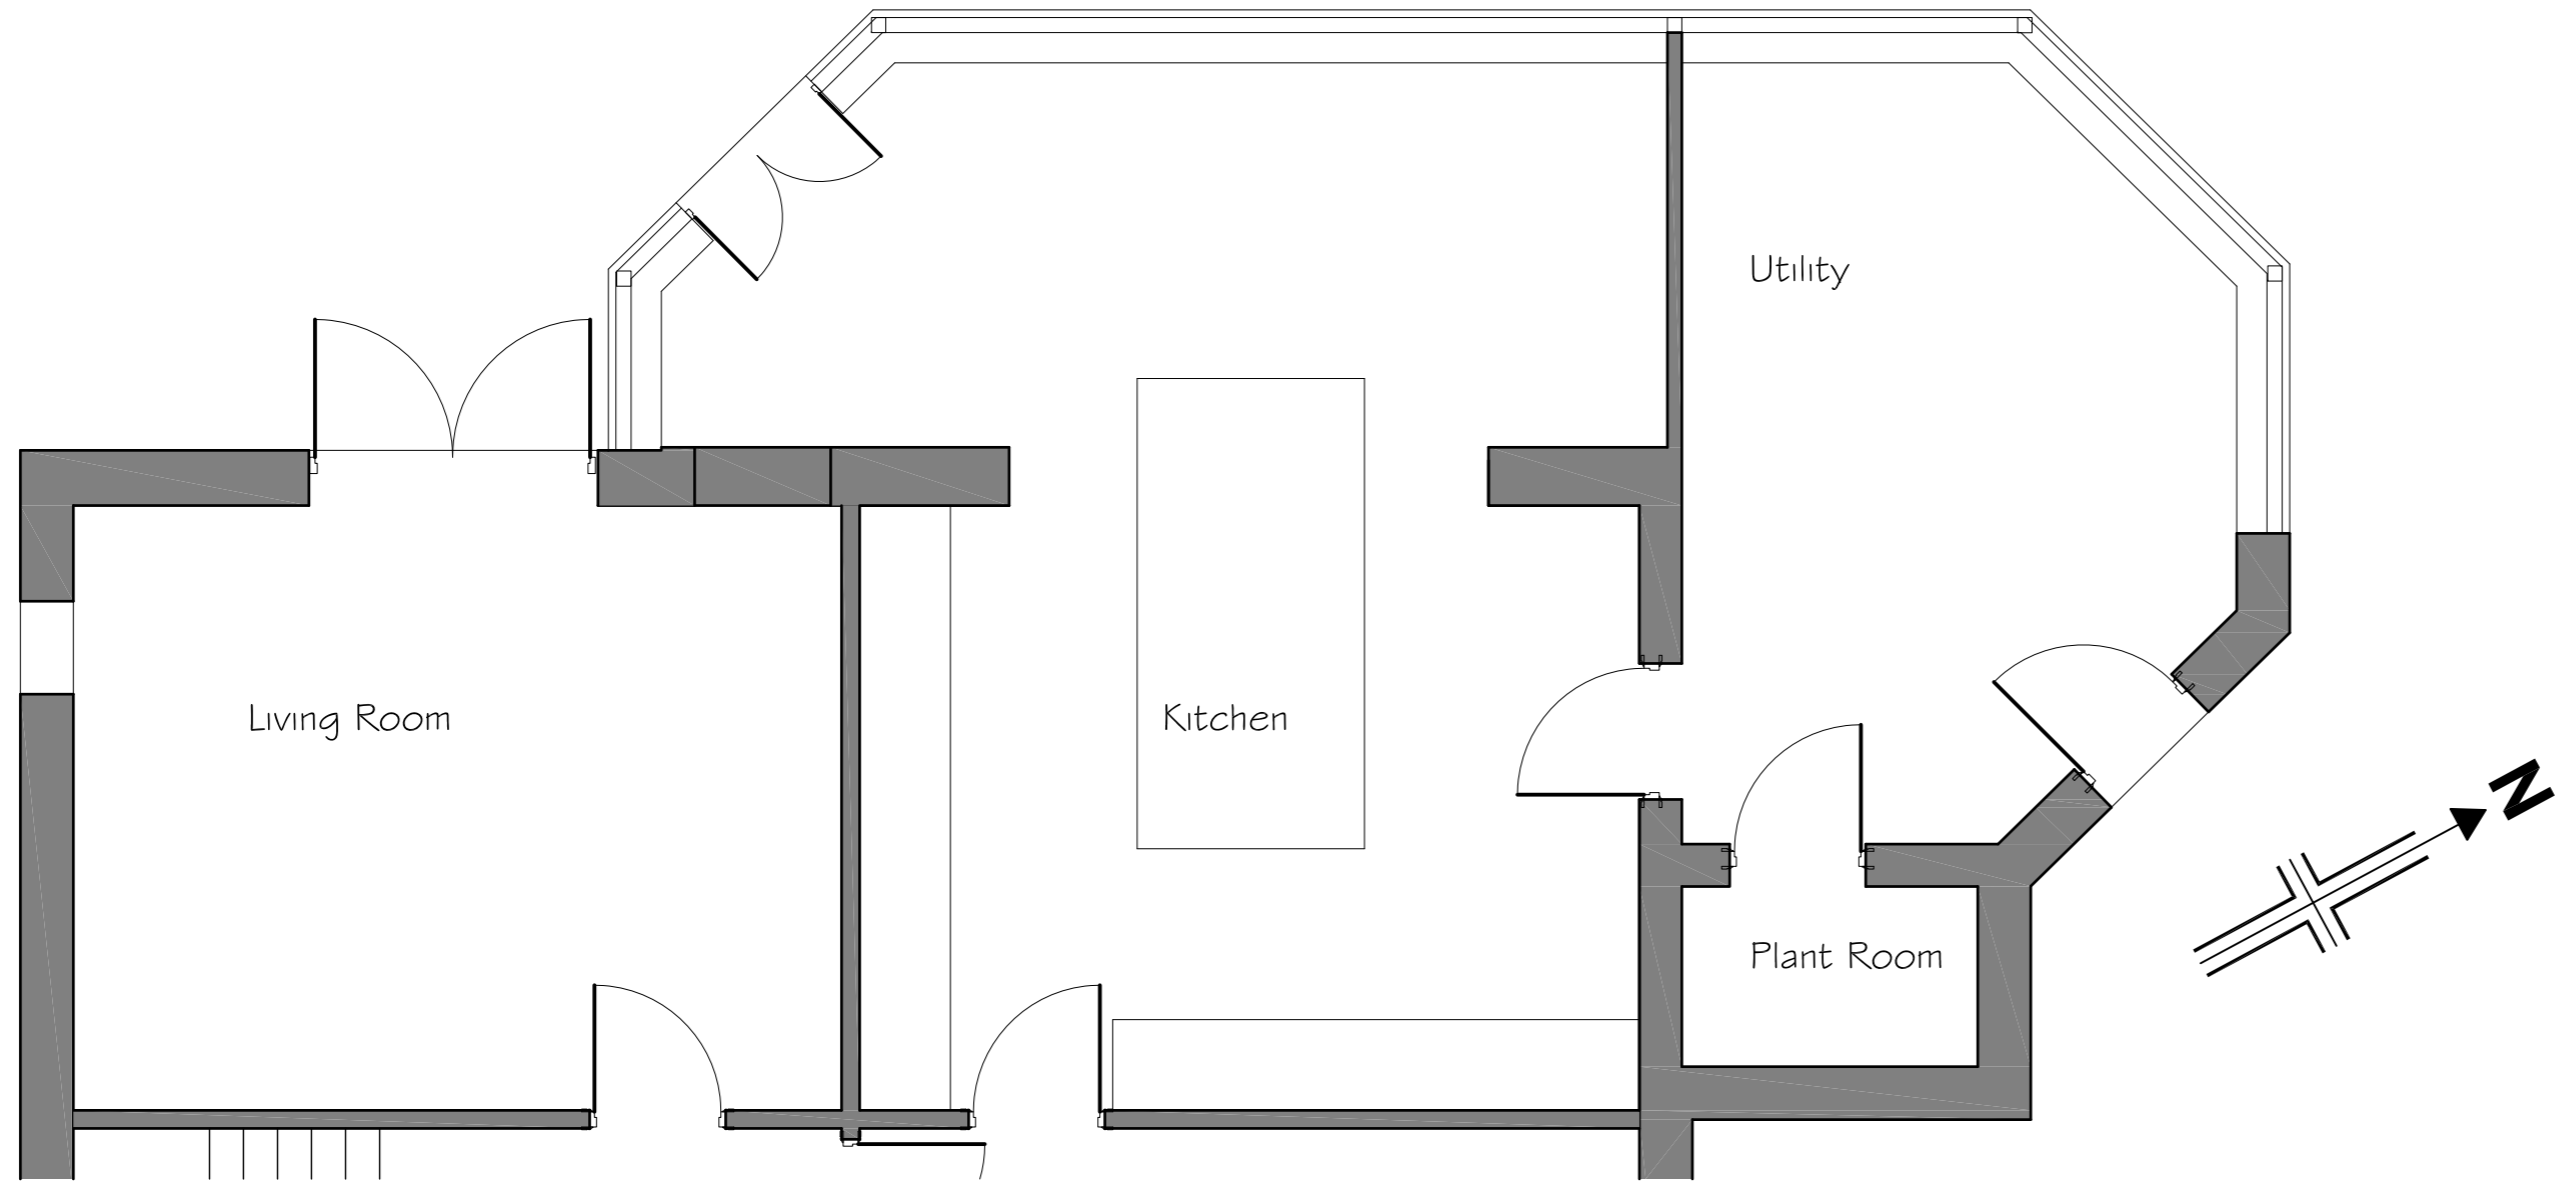

SIDE ELEVATION - NORTH

REAR ELEVATION - WEST

SIDE ELEVATION - SOUTH

PLAN

Mr & Mrs Buchanan					
High Beech House Crow Trees Brow, Chatburn			Drwg No. A4693-PL03	Rev.	
Plan and Elevations As Existing			Scale As Shown	Sheet Size A2	
			Date October 2025		
			PSA Design Ltd The Old Bank House, 6 Berry Lane, Longridge, Preston, PR3 3JA Tel. 01772 786066 www.psadesign.co.uk mail@psadesign.co.uk	Drawn DME	Checked