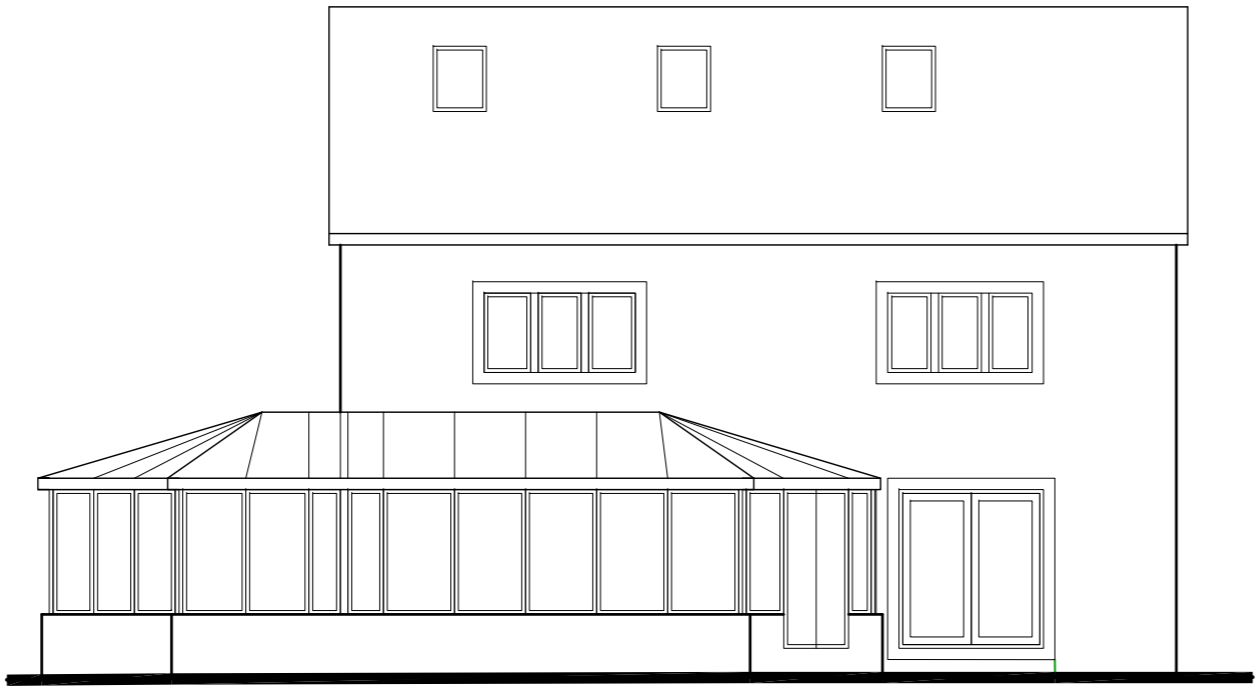

SIDE ELEVATION - NORTH

REAR ELEVATION - WEST

SIDE ELEVATION - SOUTH

PLAN

Mr & Mrs Buchanan					
High Beech House Crow Trees Brow, Chatburn			Drwg No. A4693-PL03	Rev.	
Plan and Elevations As Existing			Scale As Shown	Sheet Size A2	
			Date October 2025		
			PSA Design Ltd The Old Bank House, 6 Berry Lane, Longridge, Preston, PR3 3JA Tel. 01772 786066 www.psadesign.co.uk mail@psadesign.co.uk	Drawn DME	Checked