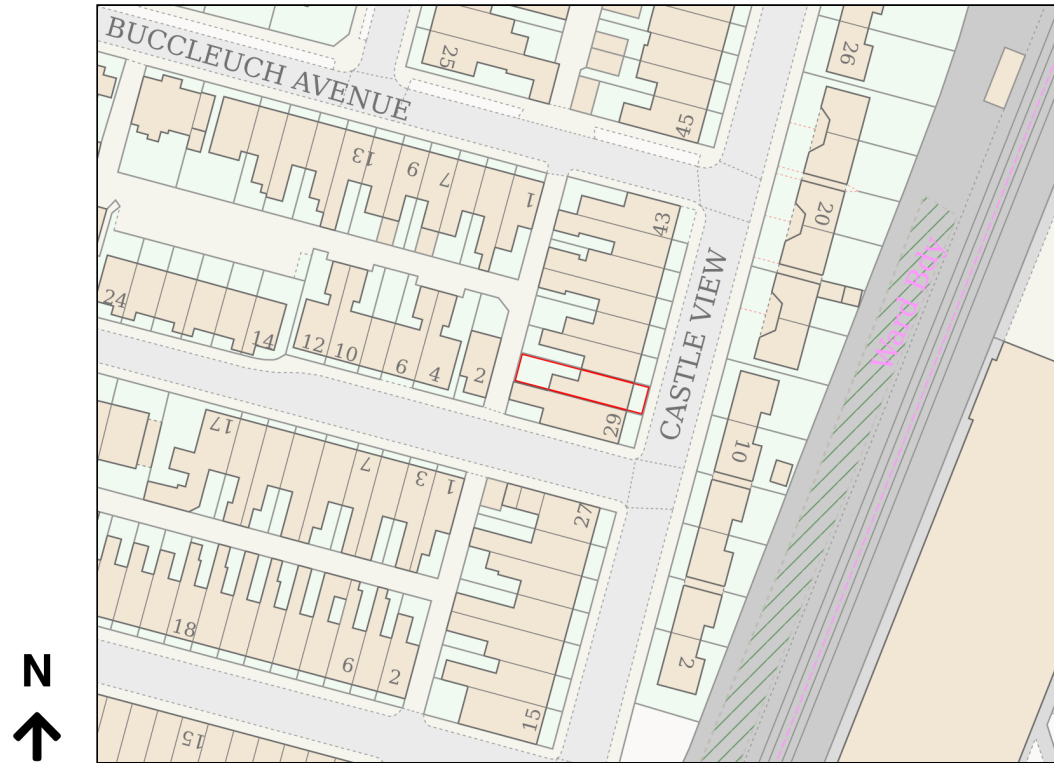

Location Plan

Site Address: 31, Castle View, Clitheroe, BB7 2DT

Date Produced: 27-Mar-2026

Scale: 1:1250 @A4

Planning Portal Reference: PP-14768239v1