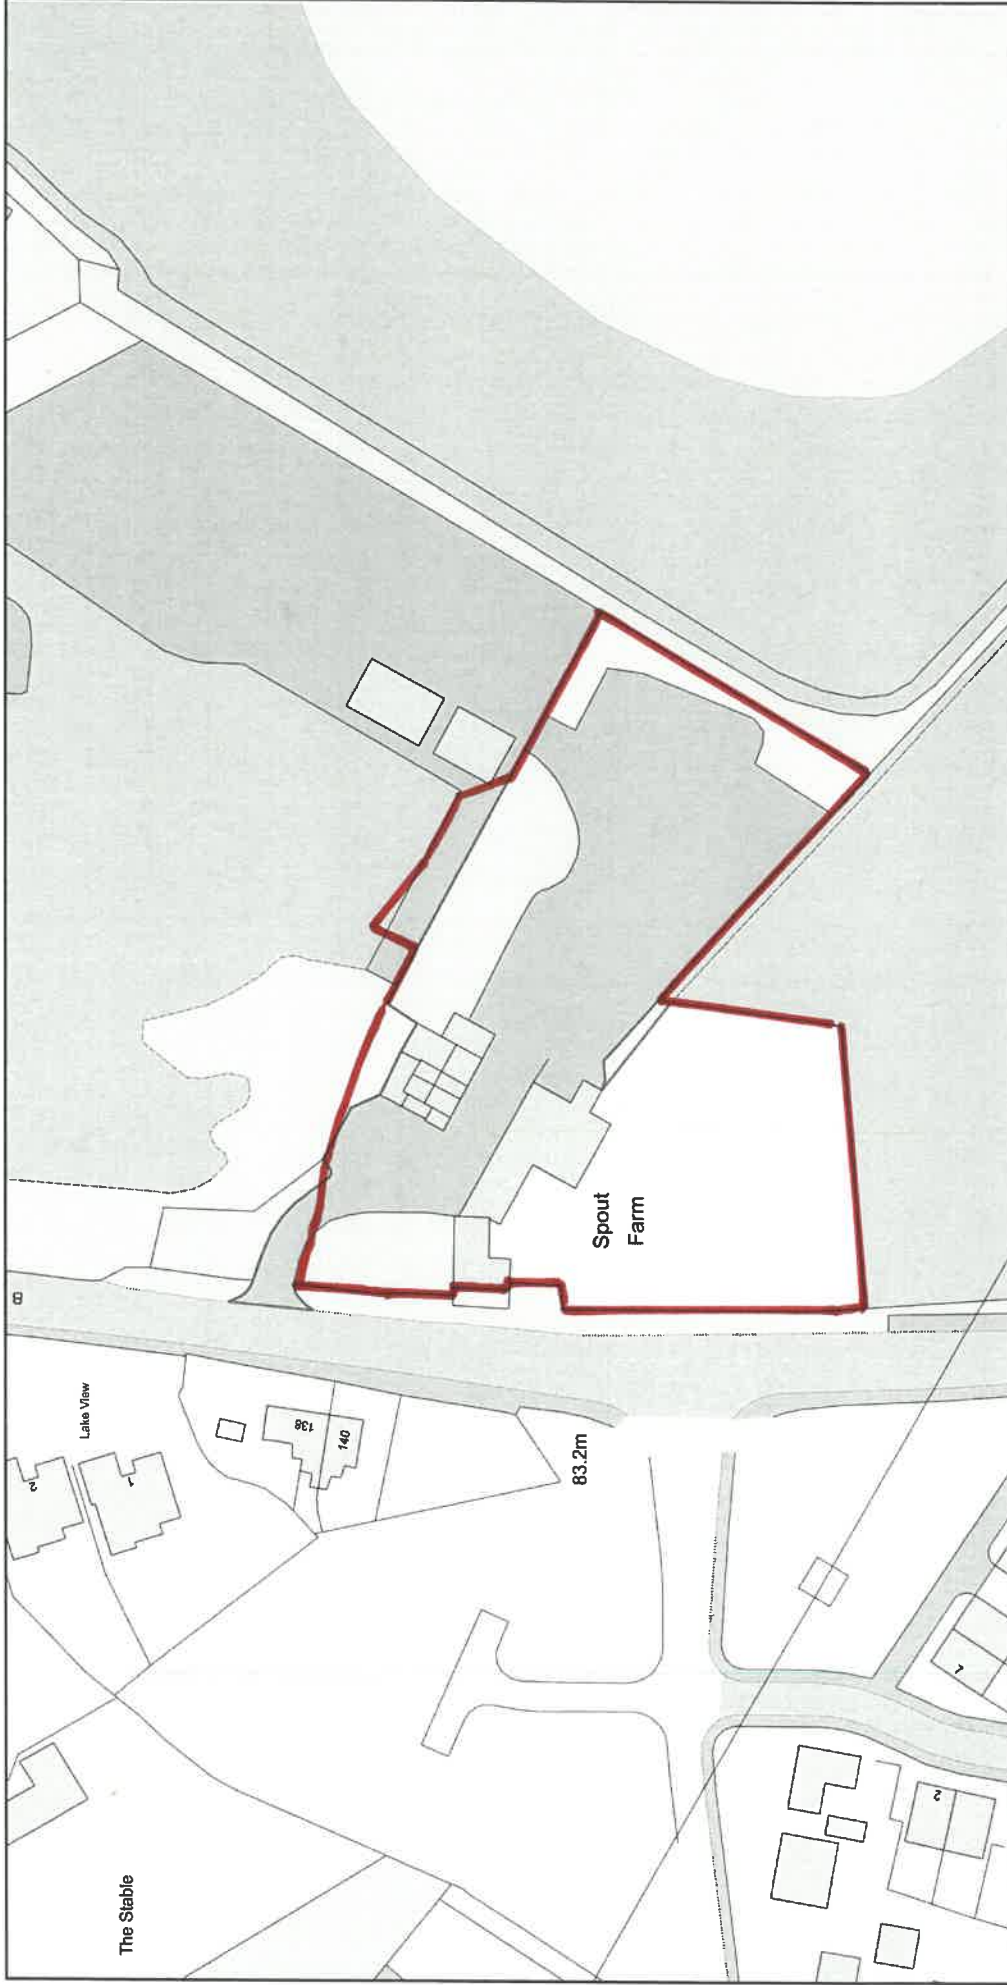

Spout Farm

Plan Produced for: PWA Planning

Date Produced: 19 Nov 2025

Plan Reference Number: TQRQM25323143255308

Scale: 1:1250 @ A4

© Crown copyright and database rights 2025 OS 100042766