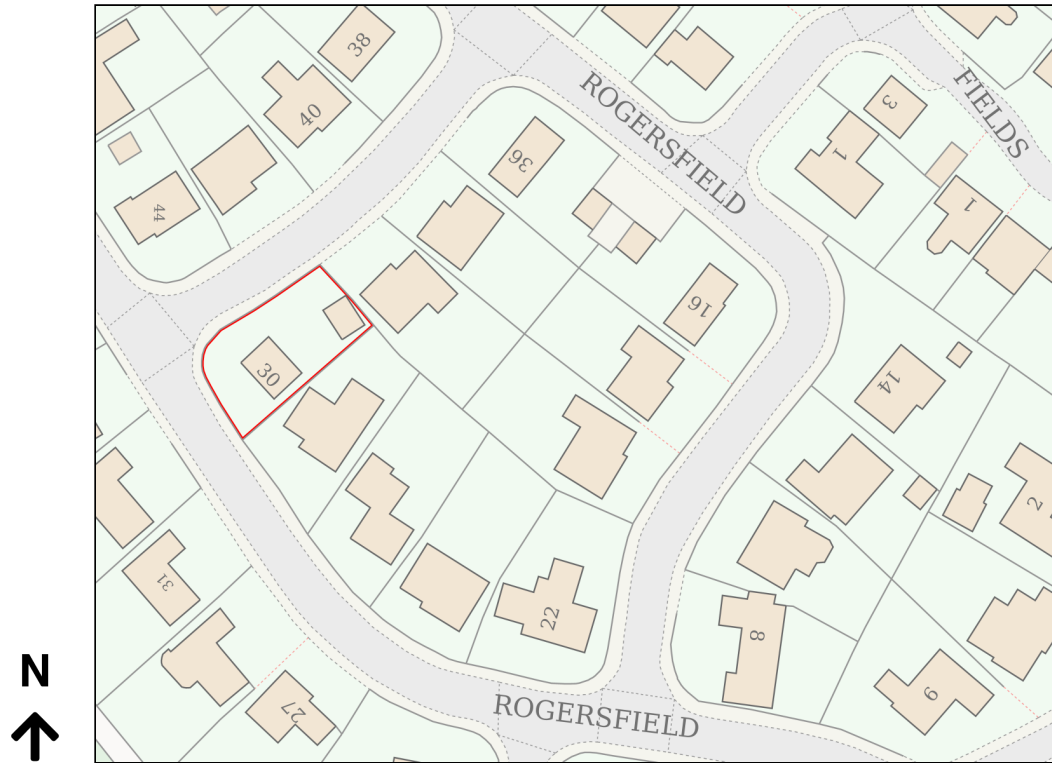

Location Plan

Site Address: 30, Rogersfield, Langho, BB6 8HB

Date Produced: 30-Mar-2026

Scale: 1:1250 @A4

Planning Portal Reference: PP-14821708v1