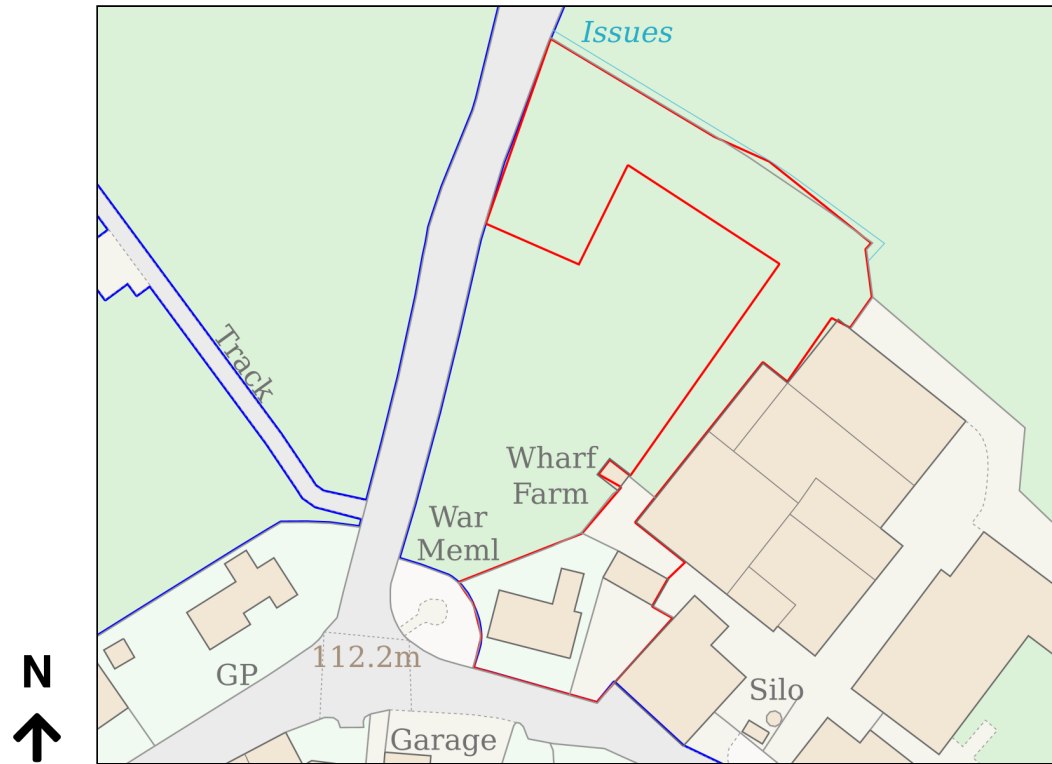

Location Plan

Site Address: Wharf Farm, Green Lane, Chipping, PR3 2QE

Date Produced: 31-Mar-2026

Scale: 1:1250 @A4

Planning Portal Reference: PP-14797271v1