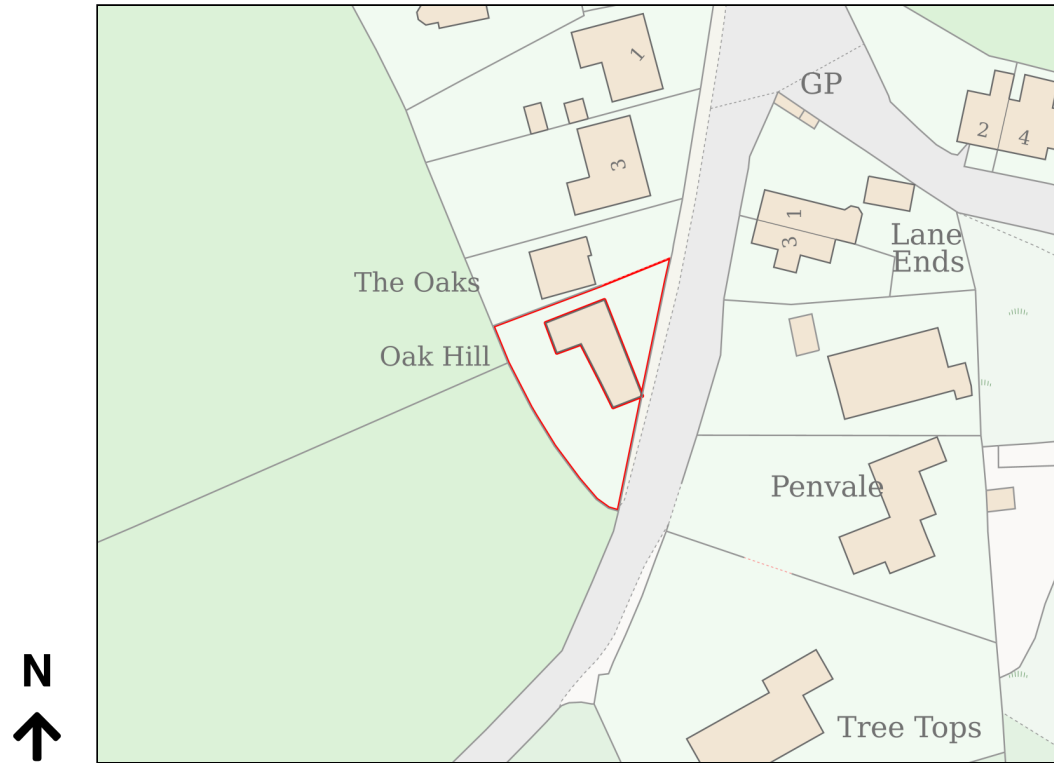

Location Plan

Site Address: Oakhill, Simonstone Road, Sabden, BB7 9HA

Date Produced: 02-Apr-2026

Scale: 1:1250 @A4

Planning Portal Reference: PP-14830776v1