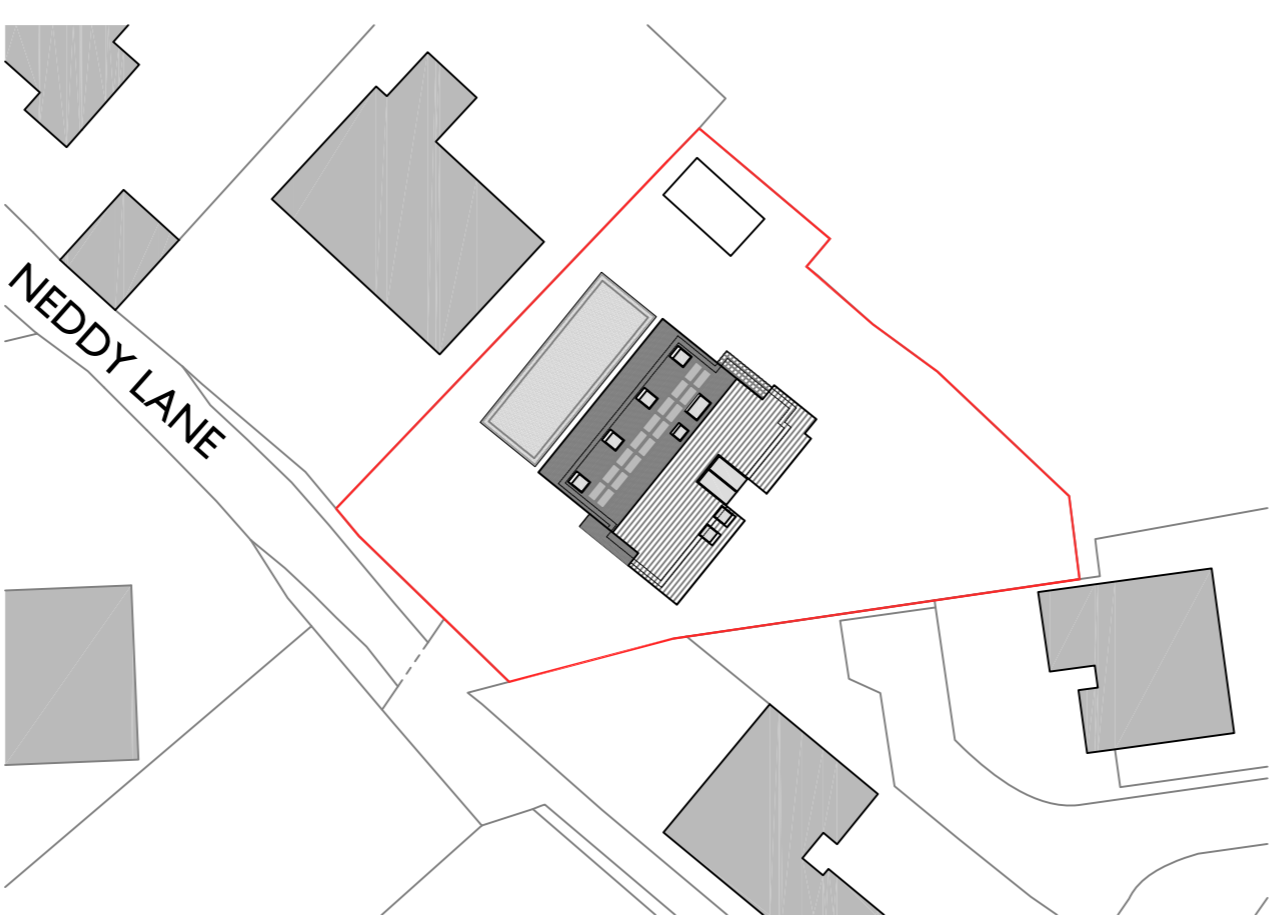

1:100
0 5 10 15 20

location plan
scale 1:1250

0 10 20 30 40 50 60 70 80 90 100
m

site plan
scale 1:500

site plan
scale 1:100

SKY architecture,
design & consulting

E: james@skyarchitecture.co.uk
T: 07743644720
W: www.skyarchitecture.co.uk

Client
Mr. Stewart Butler
Site Address
Inshirach, Neddy Lane, Billington, BB7 9ND

Drawing Title
Site and Location Plans

Job Number
26006
Drawing Number
001

Date
March 2026
Stage
Existing

Paper Size
A1
Scale
1:100 / 500 / 1250