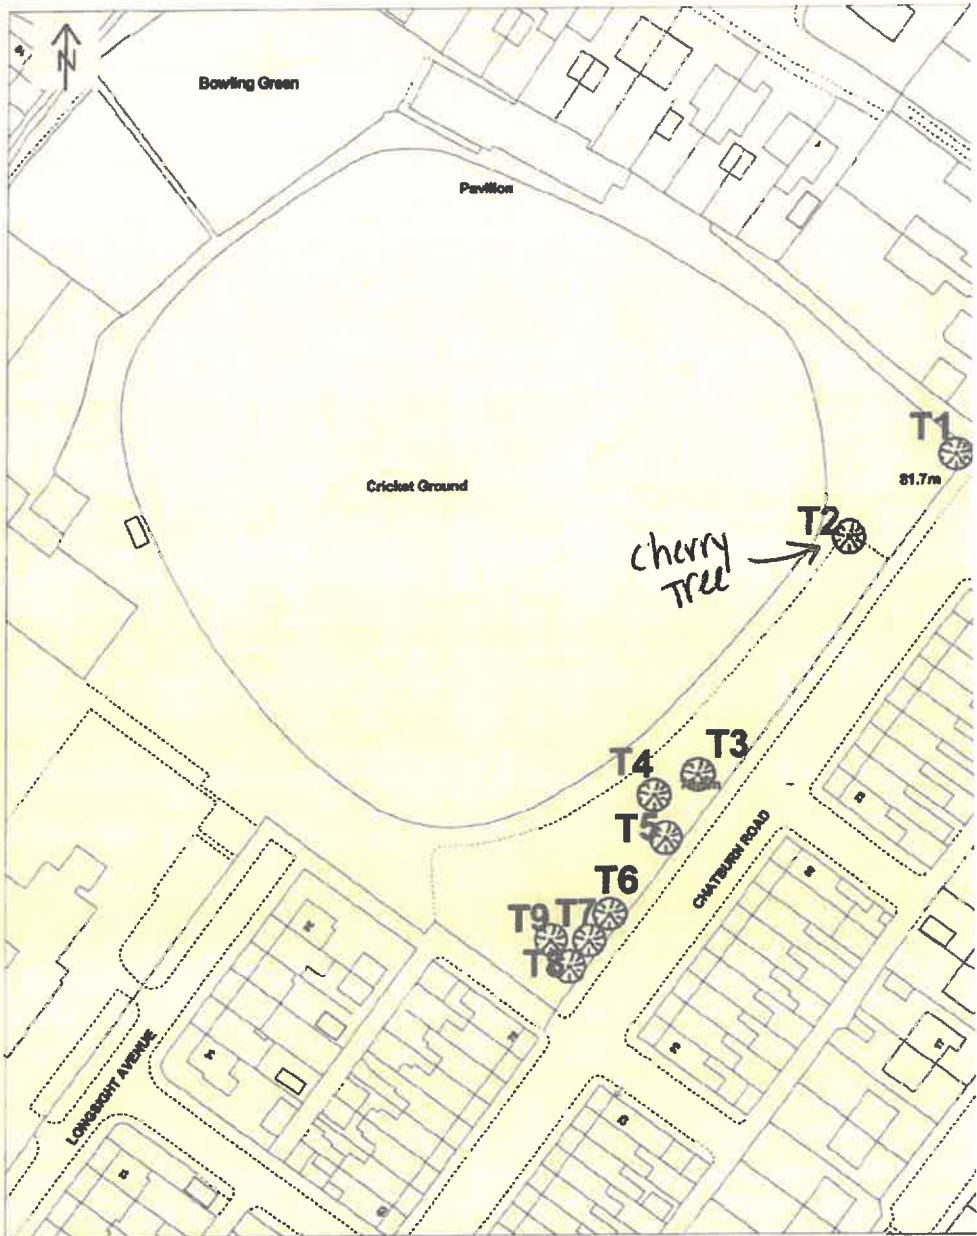

ribblevalley.gov.uk

Woodlands
(within a continuous black line on the map)

Reference on map	Description	Situation
[None]	[None]	[Clitheroe Cricket Club, Chatburn Road, Clitheroe]

5 of 6

RIBBLE VALLEY BOROUGH COUNCIL TREE PRESERVATION ORDER NO./NOS. 7/19/3/198
 TOWN & COUNTRY PLANNING ACT 1990
 TOWN & COUNTRY PLANNING (TREES) REGULATIONS 2012
 LOCATION: CLITHEROE CRICKET CLUB