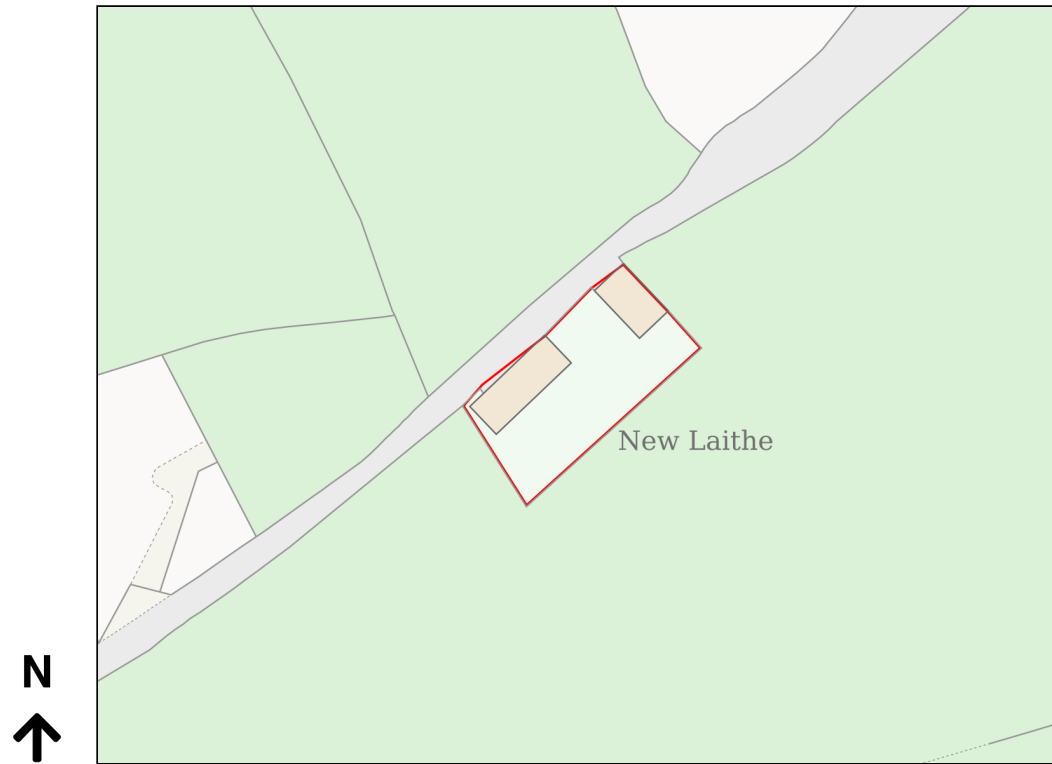

Location Plan

Site Address: New Laithe, Lower Chapel Lane, Grindleton, BB7 4RN

Date Produced: 20-Apr-2026

Scale: 1:1250 @A4

Planning Portal Reference: PP-14857222v1