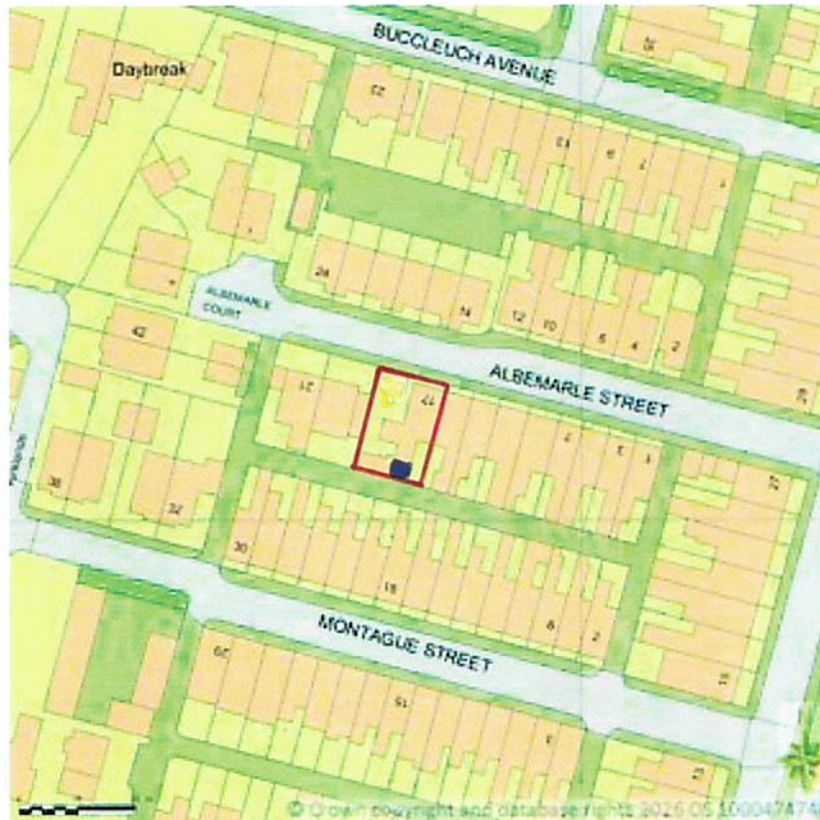

SITE LOCATION PLAN
AREA 2 HA
SCALE: 1:1250 on A4
CENTRE COORDINATES: 373972 , 441818

Supplied by Streetwise Maps Ltd
www.streetwise.net
Licence No: 100047474
10:15:05 21/04/2026

PROPOSED EXTENSION