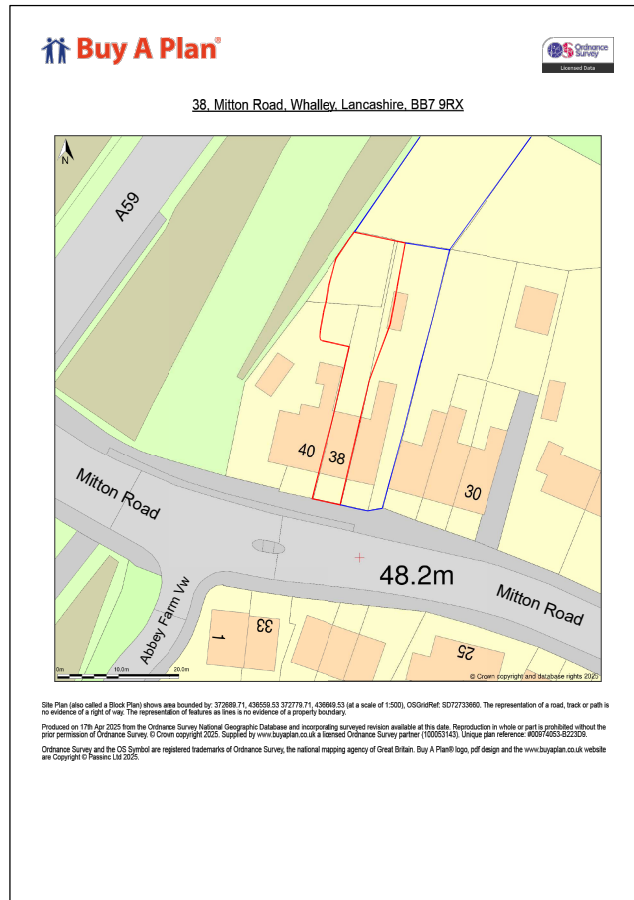

1:1250 Scale

Location Plan  
1:1250 Scale @ A4

38 Mitton Road  
Whalley  
Clitheroe  
BB7 9RX