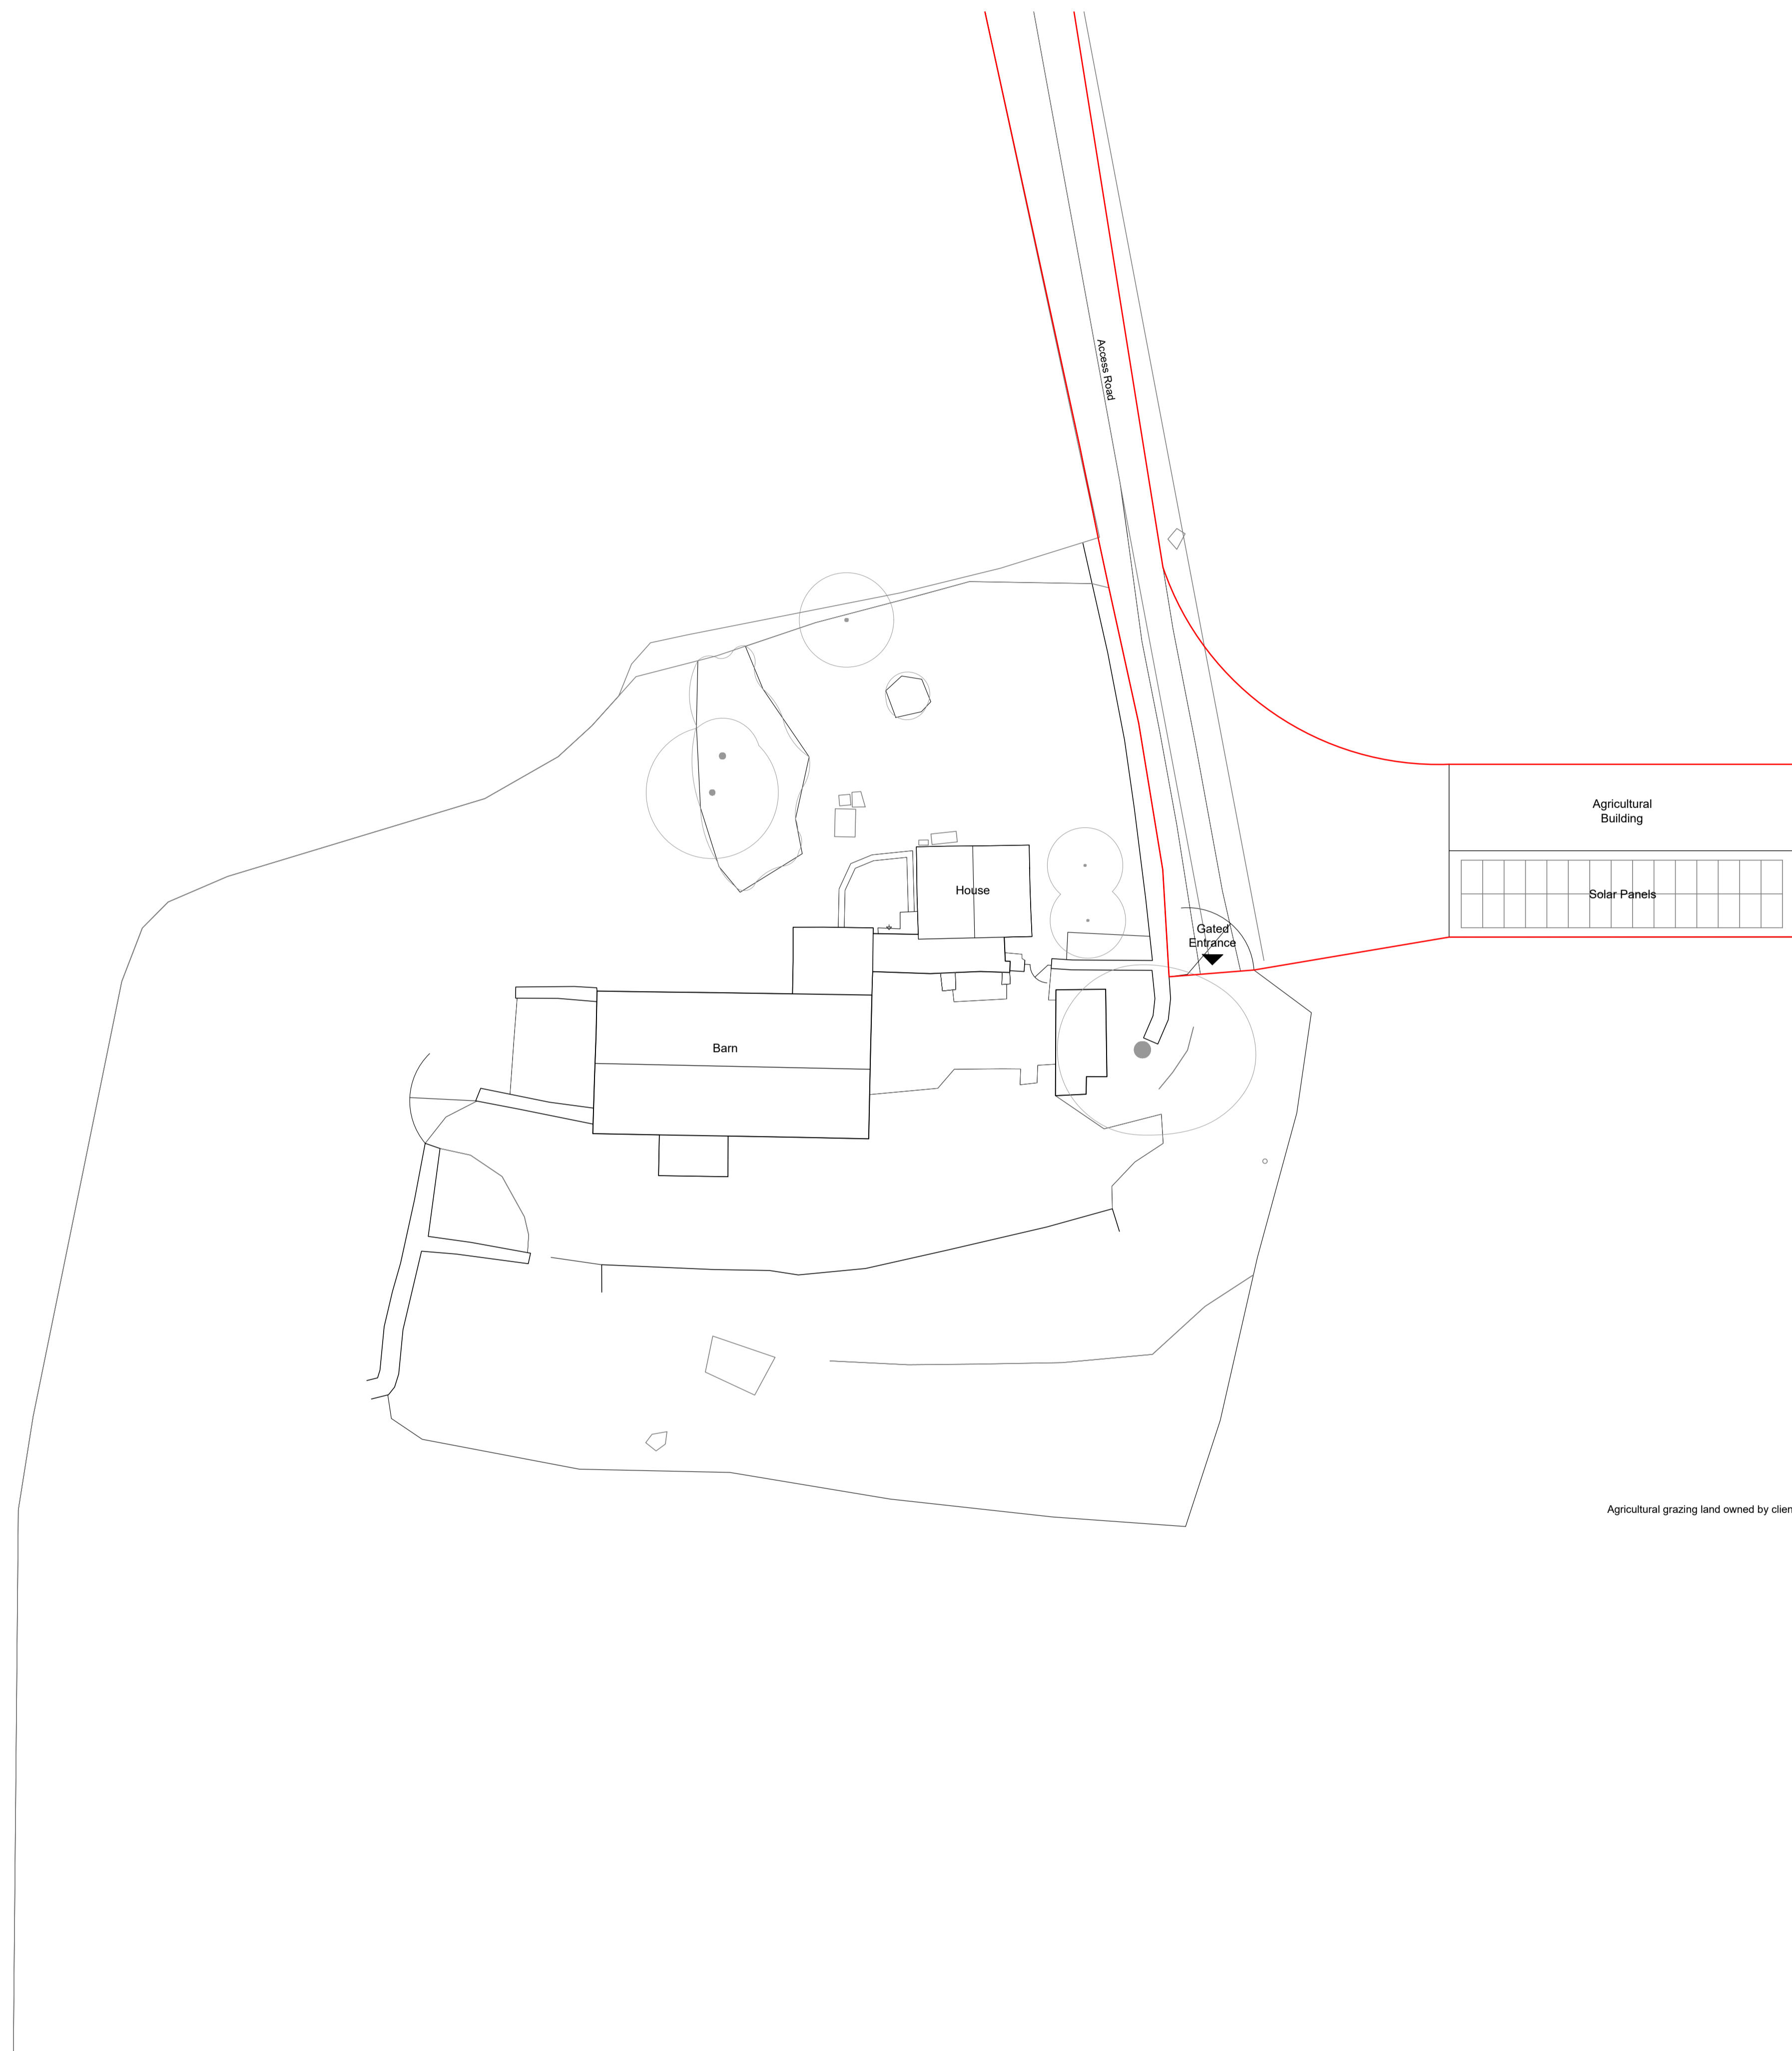

Agricultural grazing land owned by client

Agricultural grazing land owned by client

Key
Application Boundary

Project Name	Project No.	Stage
Fells Farm	137.21	Planning Submission
Proposed Site Plan	Scale	1:200 @ A1
02	Date	April 2026
Rev --	Drawn	RP