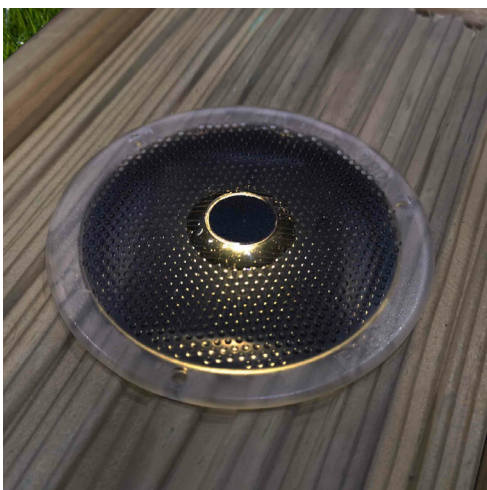

Fells Farm

External Lighting

April 2026

Application: 3/2025/0750

Fells Farm,
Wigglesworth Road,
Slaidburn,
BD23 4SY

EXTERNAL LIGHTING

Wall Light - House
Downlight only

Wall Light - Garden Walls
Recessed and downlight

In Ground Uplight
Solar Eye 80 Bat Hat

Lighting Specification

Colour temperature - warm white tones (2700k or less)

Specific light wavelength between 580nm and 620nm

Solar and LED lighting with PIRs on dusk and dawn sensor.

Light to come on at a low level and only increase in brightness when in close proximity.

Examples of lighting fixtures designed to minimise glare and prevent light spill/pollution.