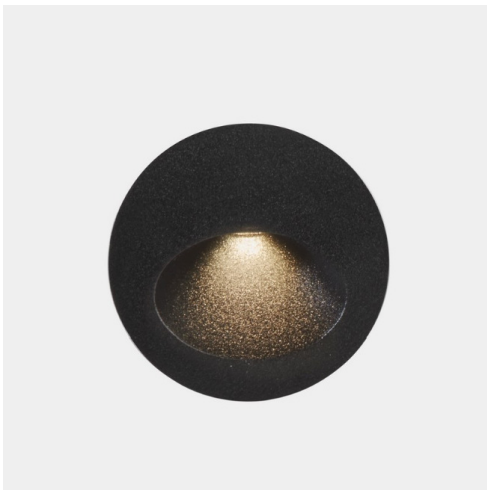

Fells Farm

External Lighting

April 2026

Application: 3/2025/0750

Fells Farm,
Wigglesworth Road,
Slaidburn,
BD23 4SY

EXTERNAL LIGHTING

Wall Light - House
Downlight only

Wall Light - Garden Walls
Recessed and downlight

In Ground Uplight
Solar Eye 80 Bat Hat

Lighting Specification

Colour temperature - warm white tones (2700k or less)

Specific light wavelength between 580nm and 620nm

Solar and LED lighting with PIRs on dusk and dawn sensor.

Light to come on at a low level and only increase in brightness when in close proximity.

Examples of lighting fixtures designed to minimise glare and prevent light spill/pollution.