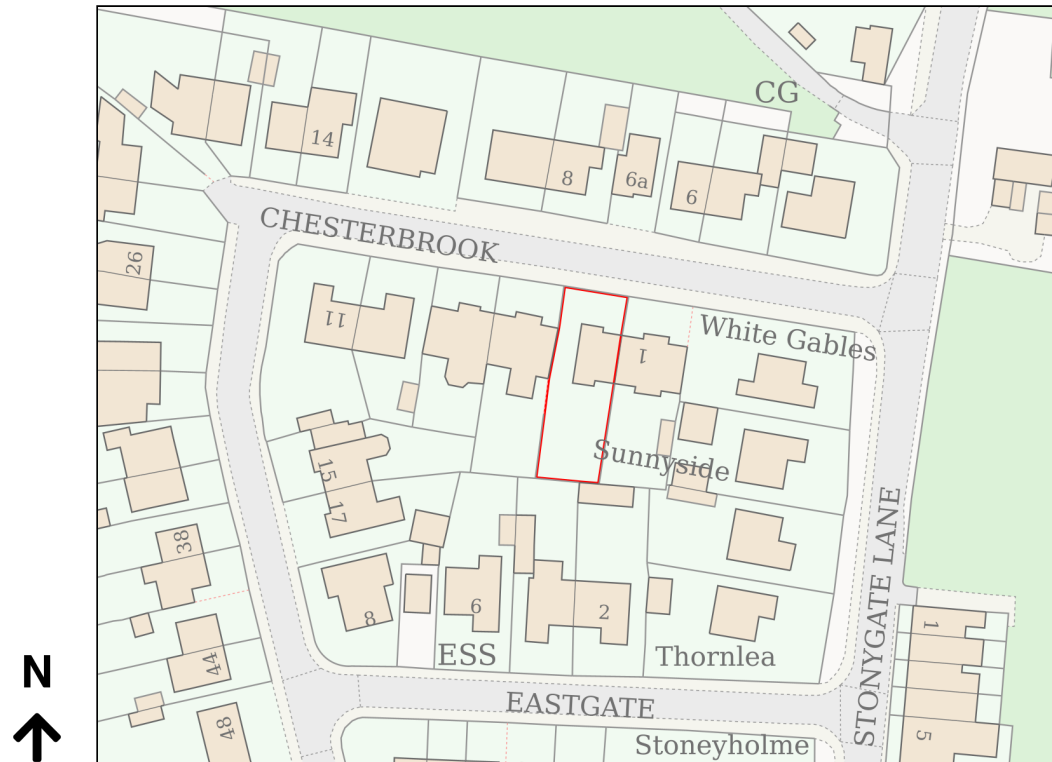

# Location Plan

Site Address: 3, Chesterbrook, Ribchester, PR3 3XT

Date Produced: 27-Apr-2026

Scale: 1:1250 @A4

Planning Portal Reference: PP-14882169v1