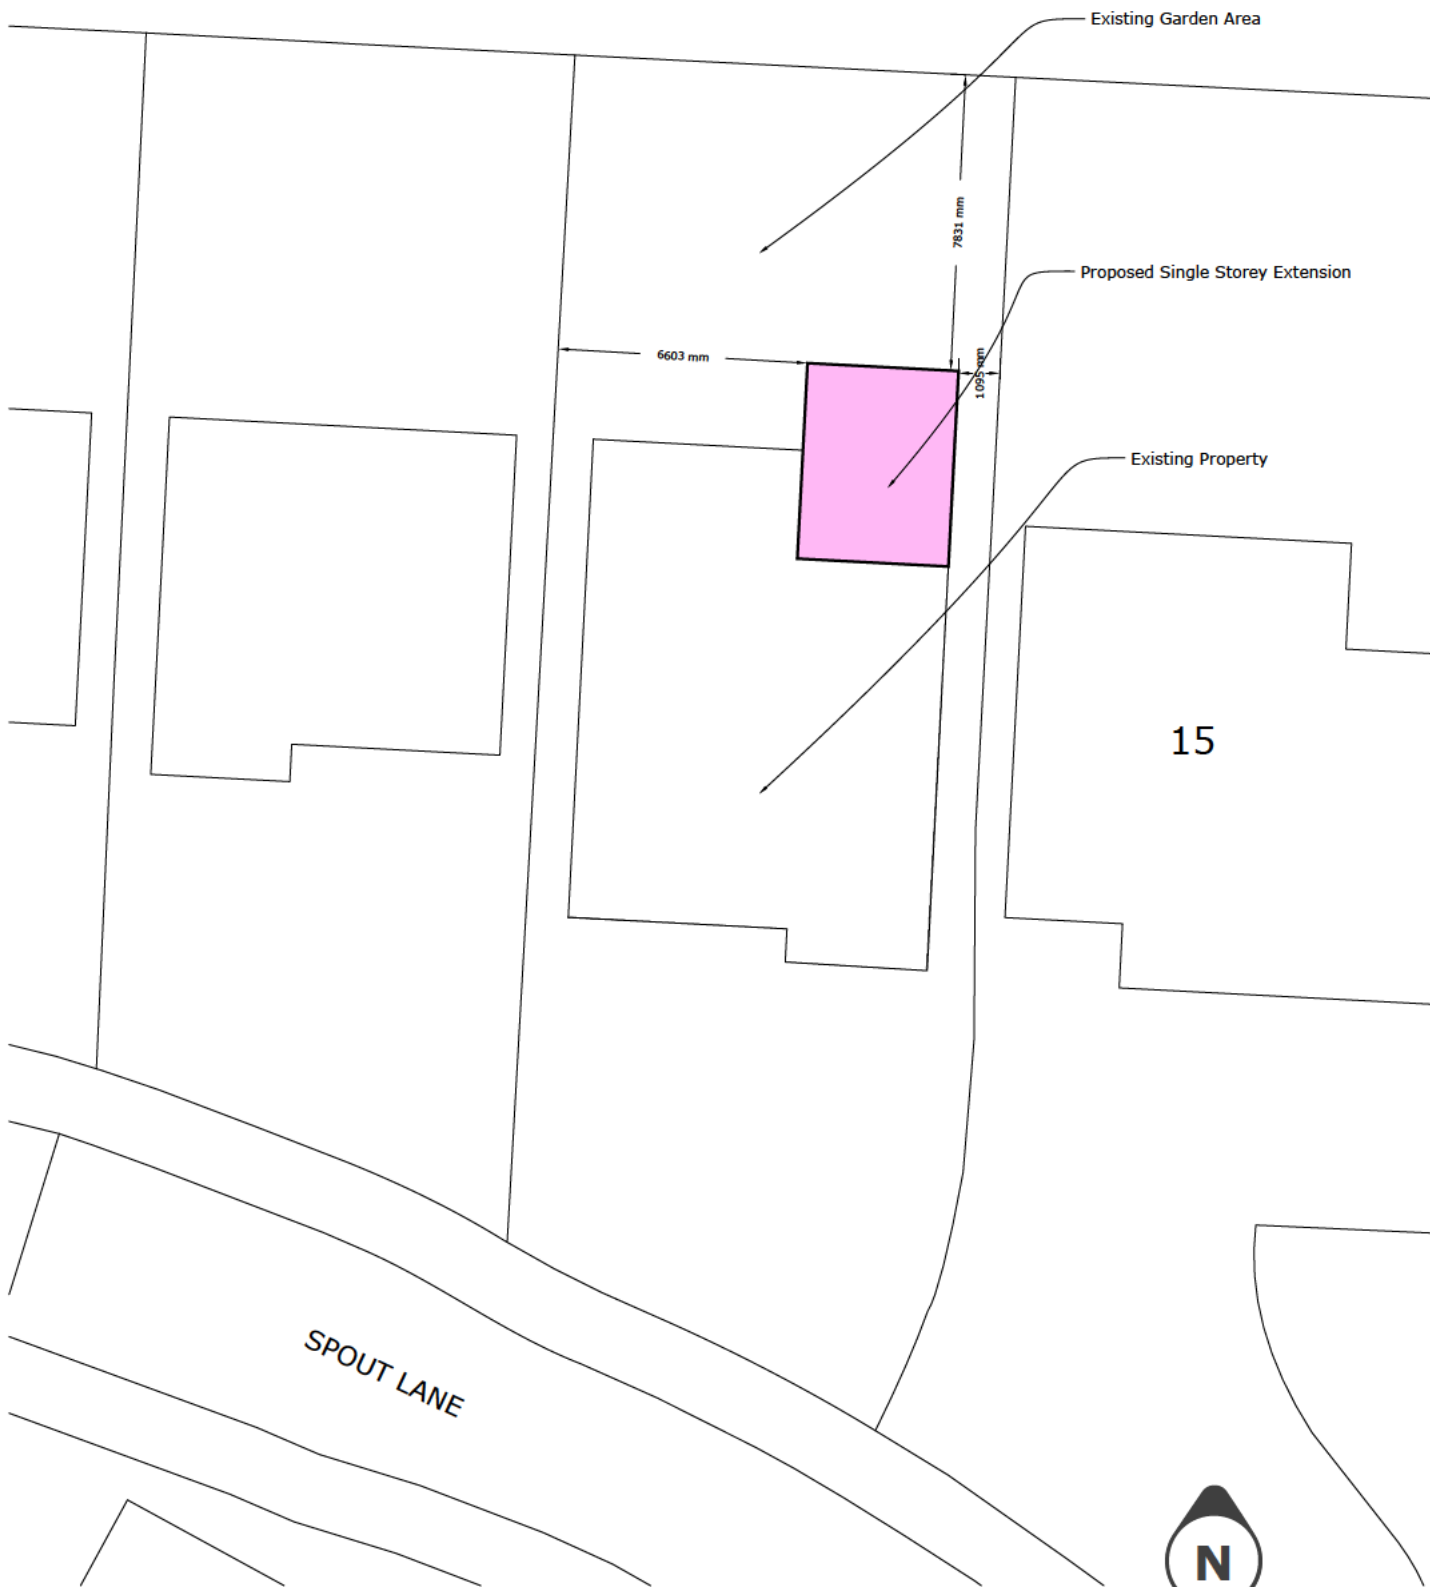

PROPOSED SITE PLAN

11 SPOUT LANE, GRIMSARGH, PRESTON, PR3 3BZ

SCALE BAR - 1: 200

Inspire
DESIGN SERVICE

Victoria Coupe

www.inspiredesignservice.co.uk

CLIENT:
Mark Almond
PROJECT:
11 Spout Lane, Grimsargh,
Preston

DATE :
07/04/2026
SCALE :
1: 200 @ A4
DRAWING NO :
PSP 001