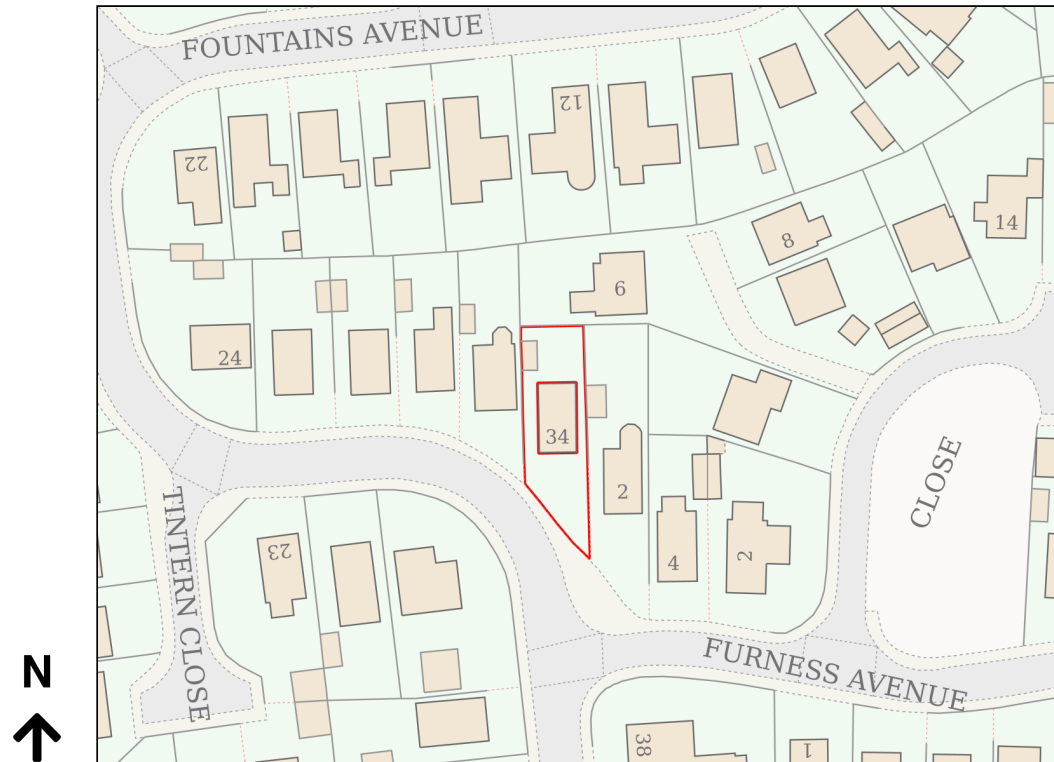

Location Plan

Site Address: 34, Fountains Avenue, Simonstone, BB12 7PY

Date Produced: 07-May-2026

Scale: 1:1250 @A4

Planning Portal Reference: PP-14908938v1