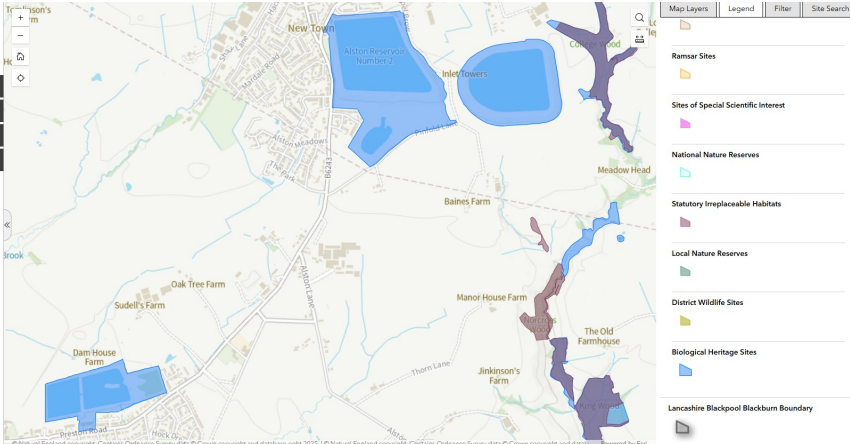

- User Guide
- Areas of Particular Importance
- Potential Measures
- Areas that Could Become Important

LCC Local Nature Recovery Strategy