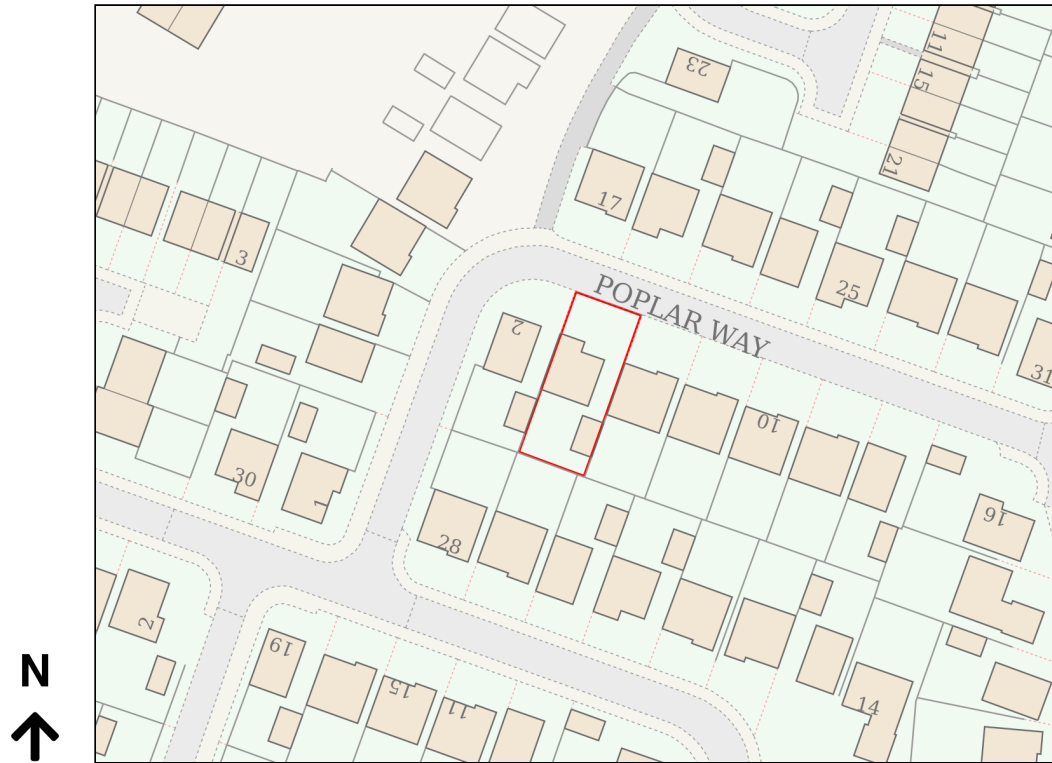

Location Plan

Site Address: 4, Poplar Way, Barrow, BB7 9ZN

Date Produced: 10-May-2026

Scale: 1:1250 @A4

Planning Portal Reference: PP-14921610v1