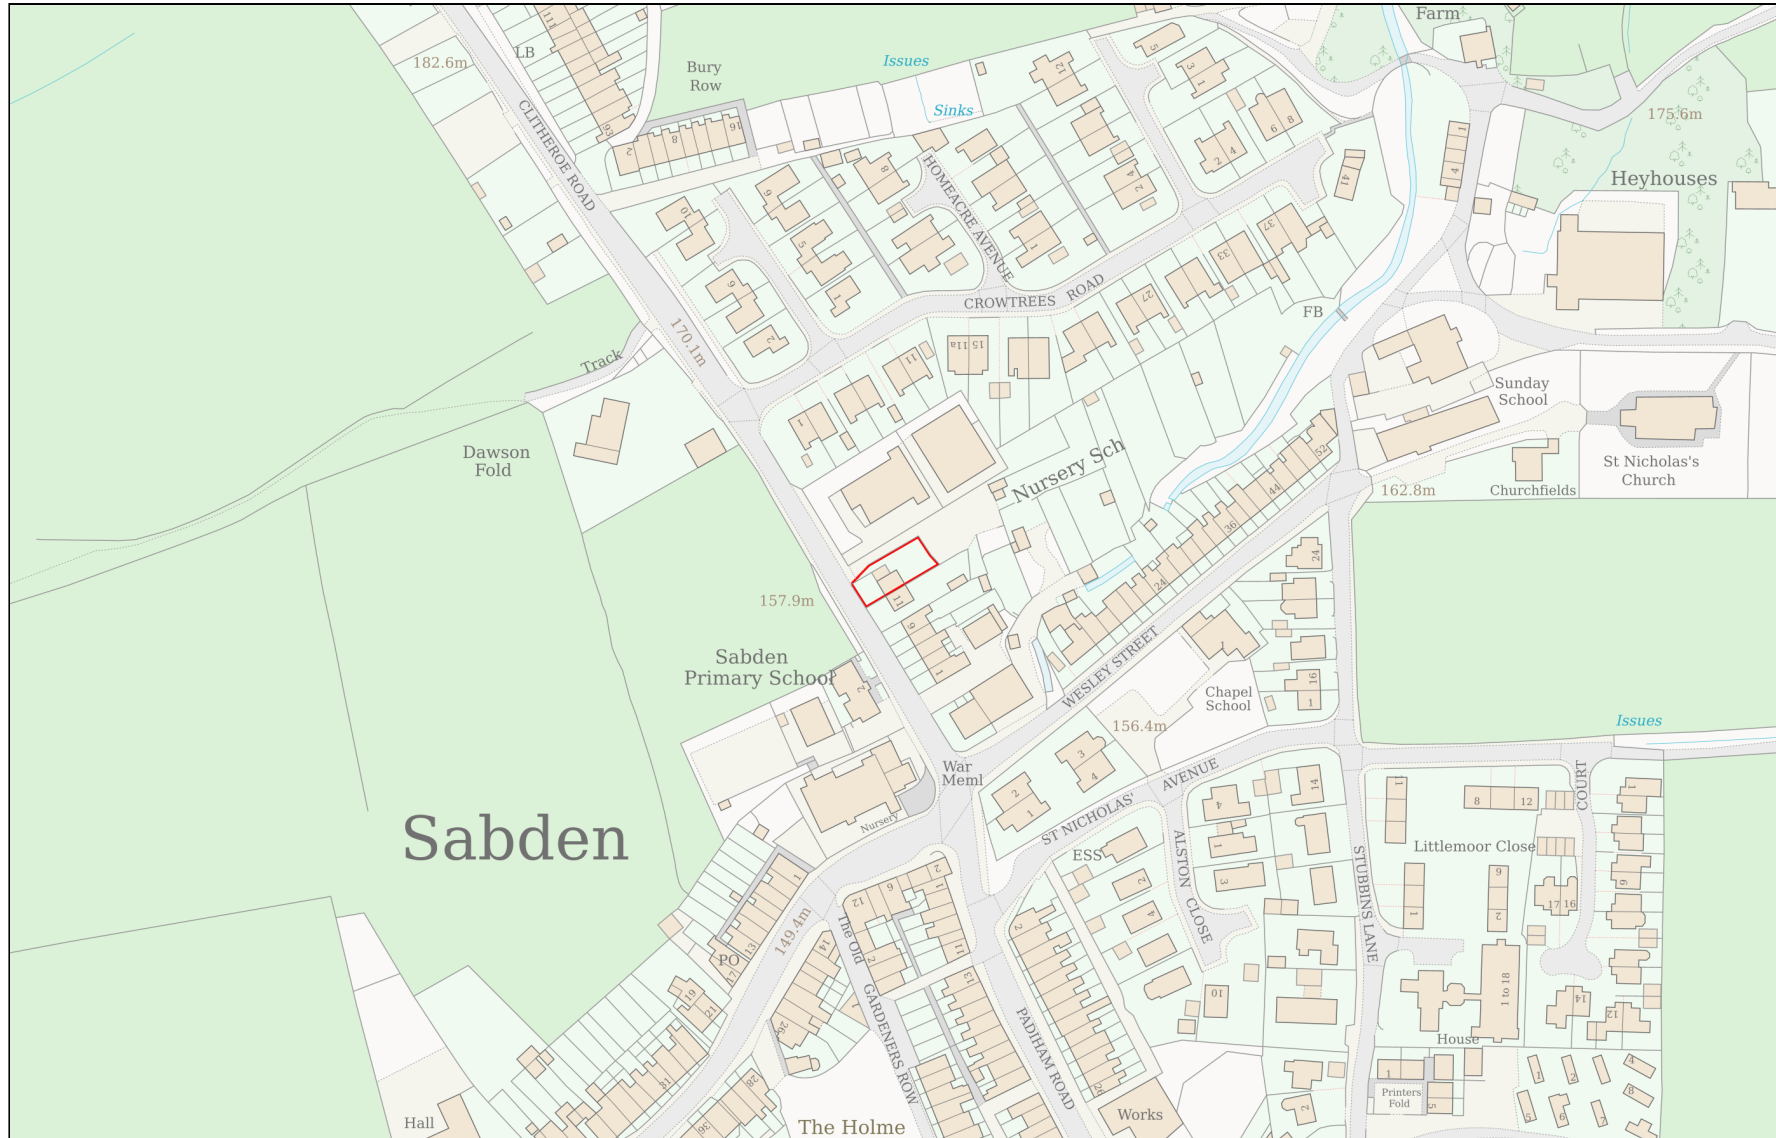

Location Plan

Site Address: 15, Clitheroe Road, Sabden, BB7 9HD

Date Produced: 11-May-2026

Scale: 1:2500 @A4

Planning Portal Reference: PP-14910485v1