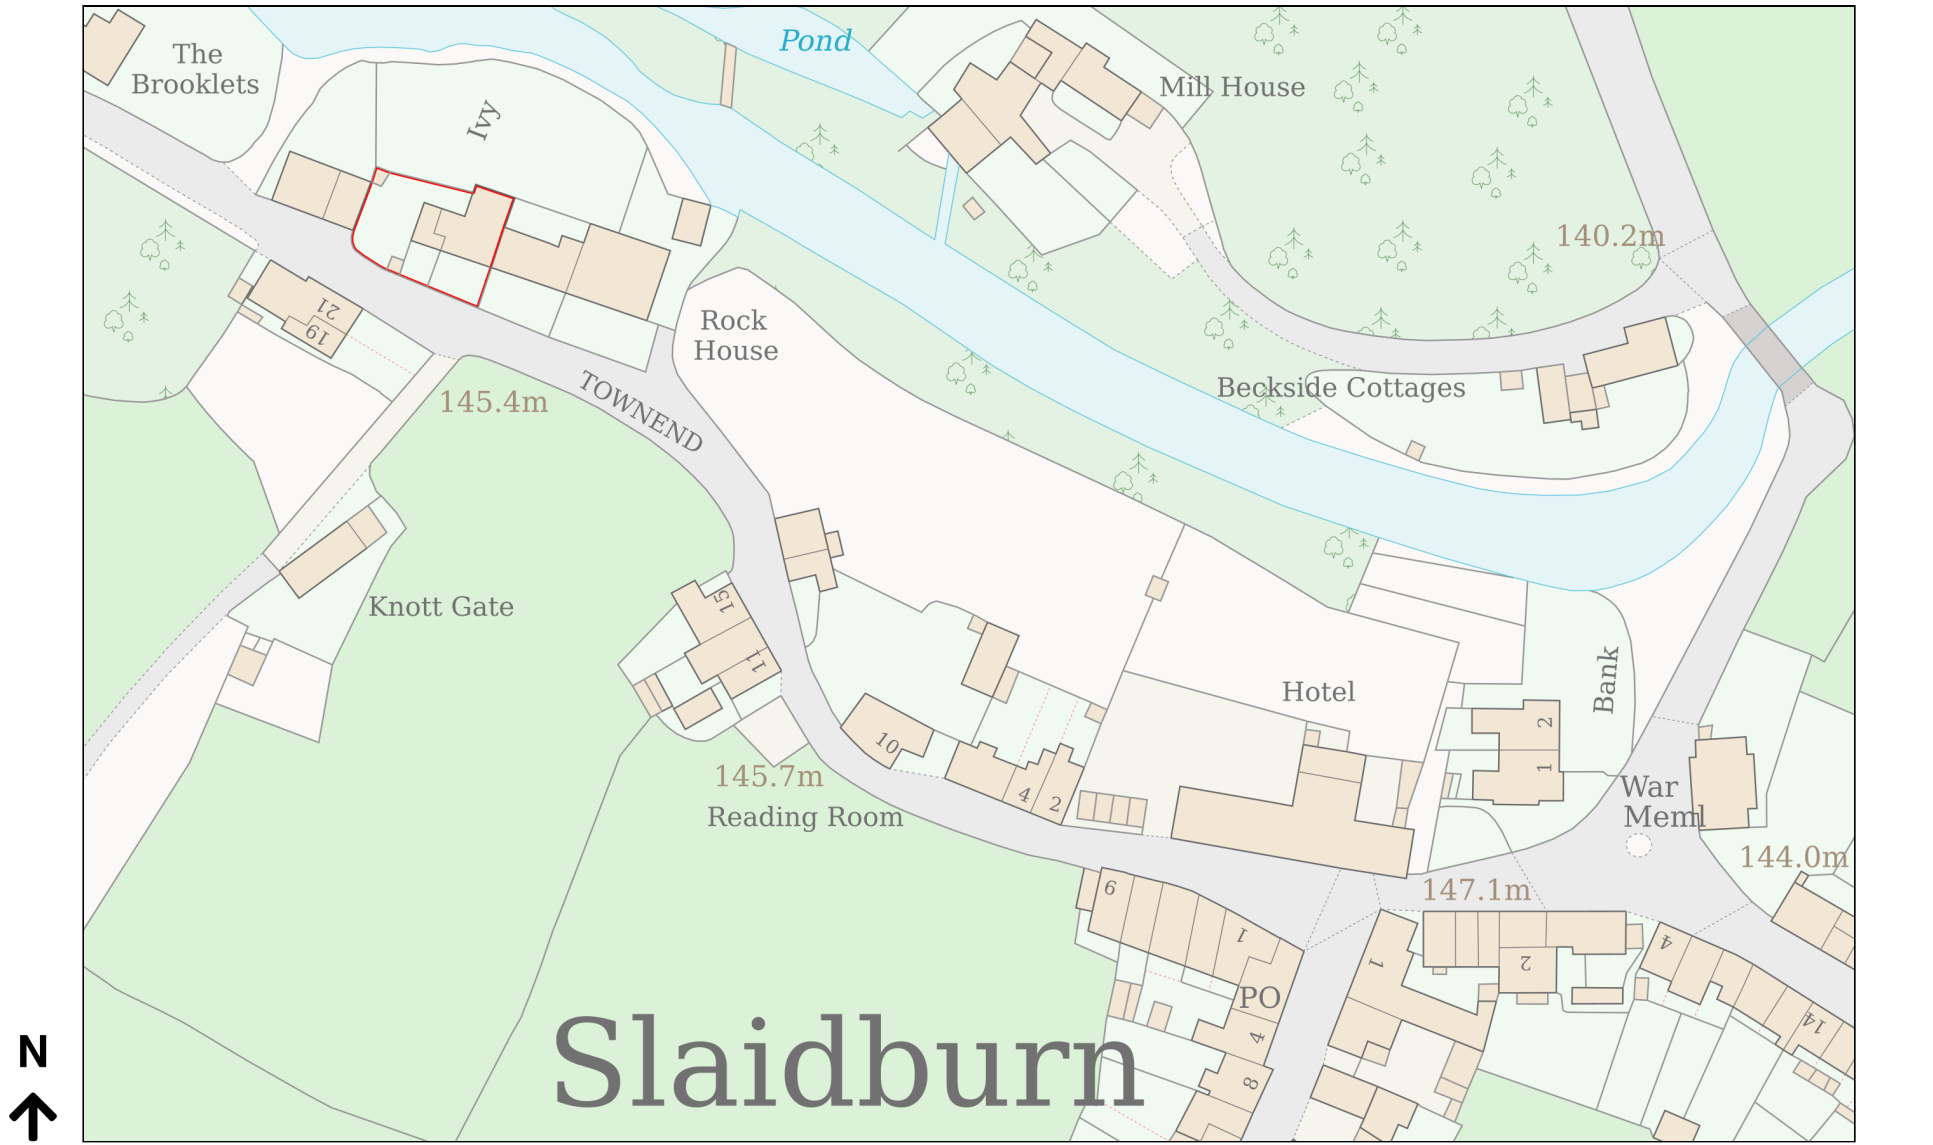

Location Plan

Site Address: Ivy Cottage, Townend, Slaidburn, BB7 3EP

Date Produced: 13-May-2026

Scale: 1:1250 @A4

Planning Portal Reference: PP-14933115v1