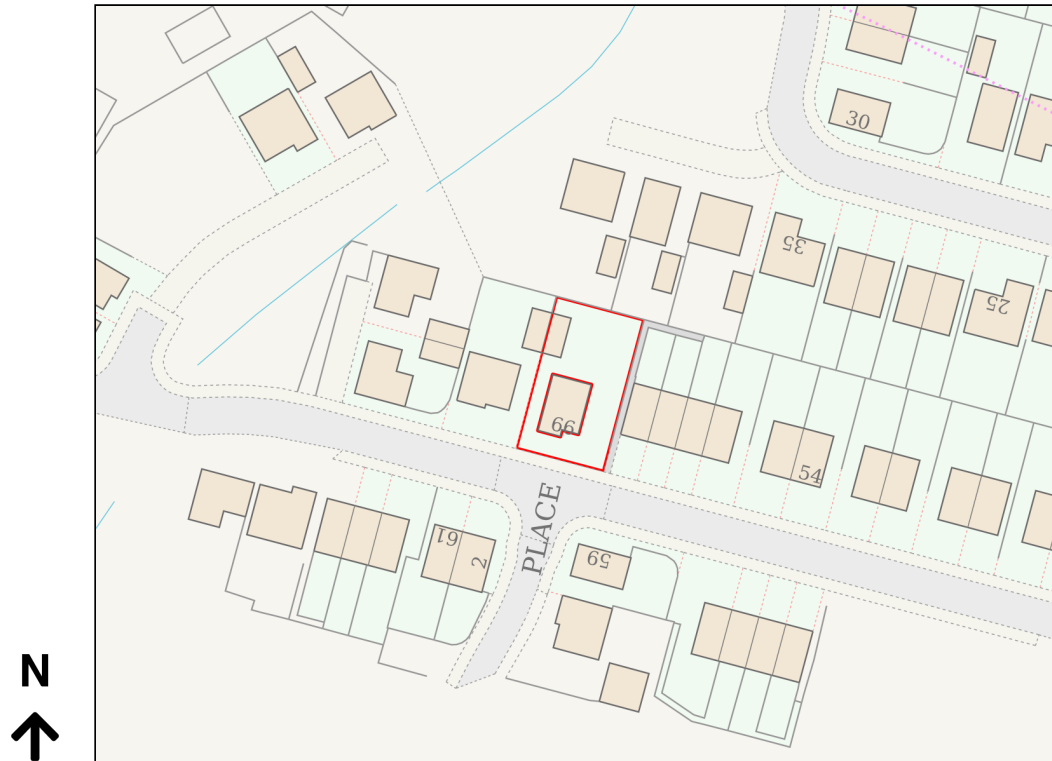

Location Plan

Site Address: 66, Hawthorn Road, Barrow, BB7 9EE

Date Produced: 09-Jun-2026

Scale: 1:1250 @A4

Planning Portal Reference: PP-14938413v3