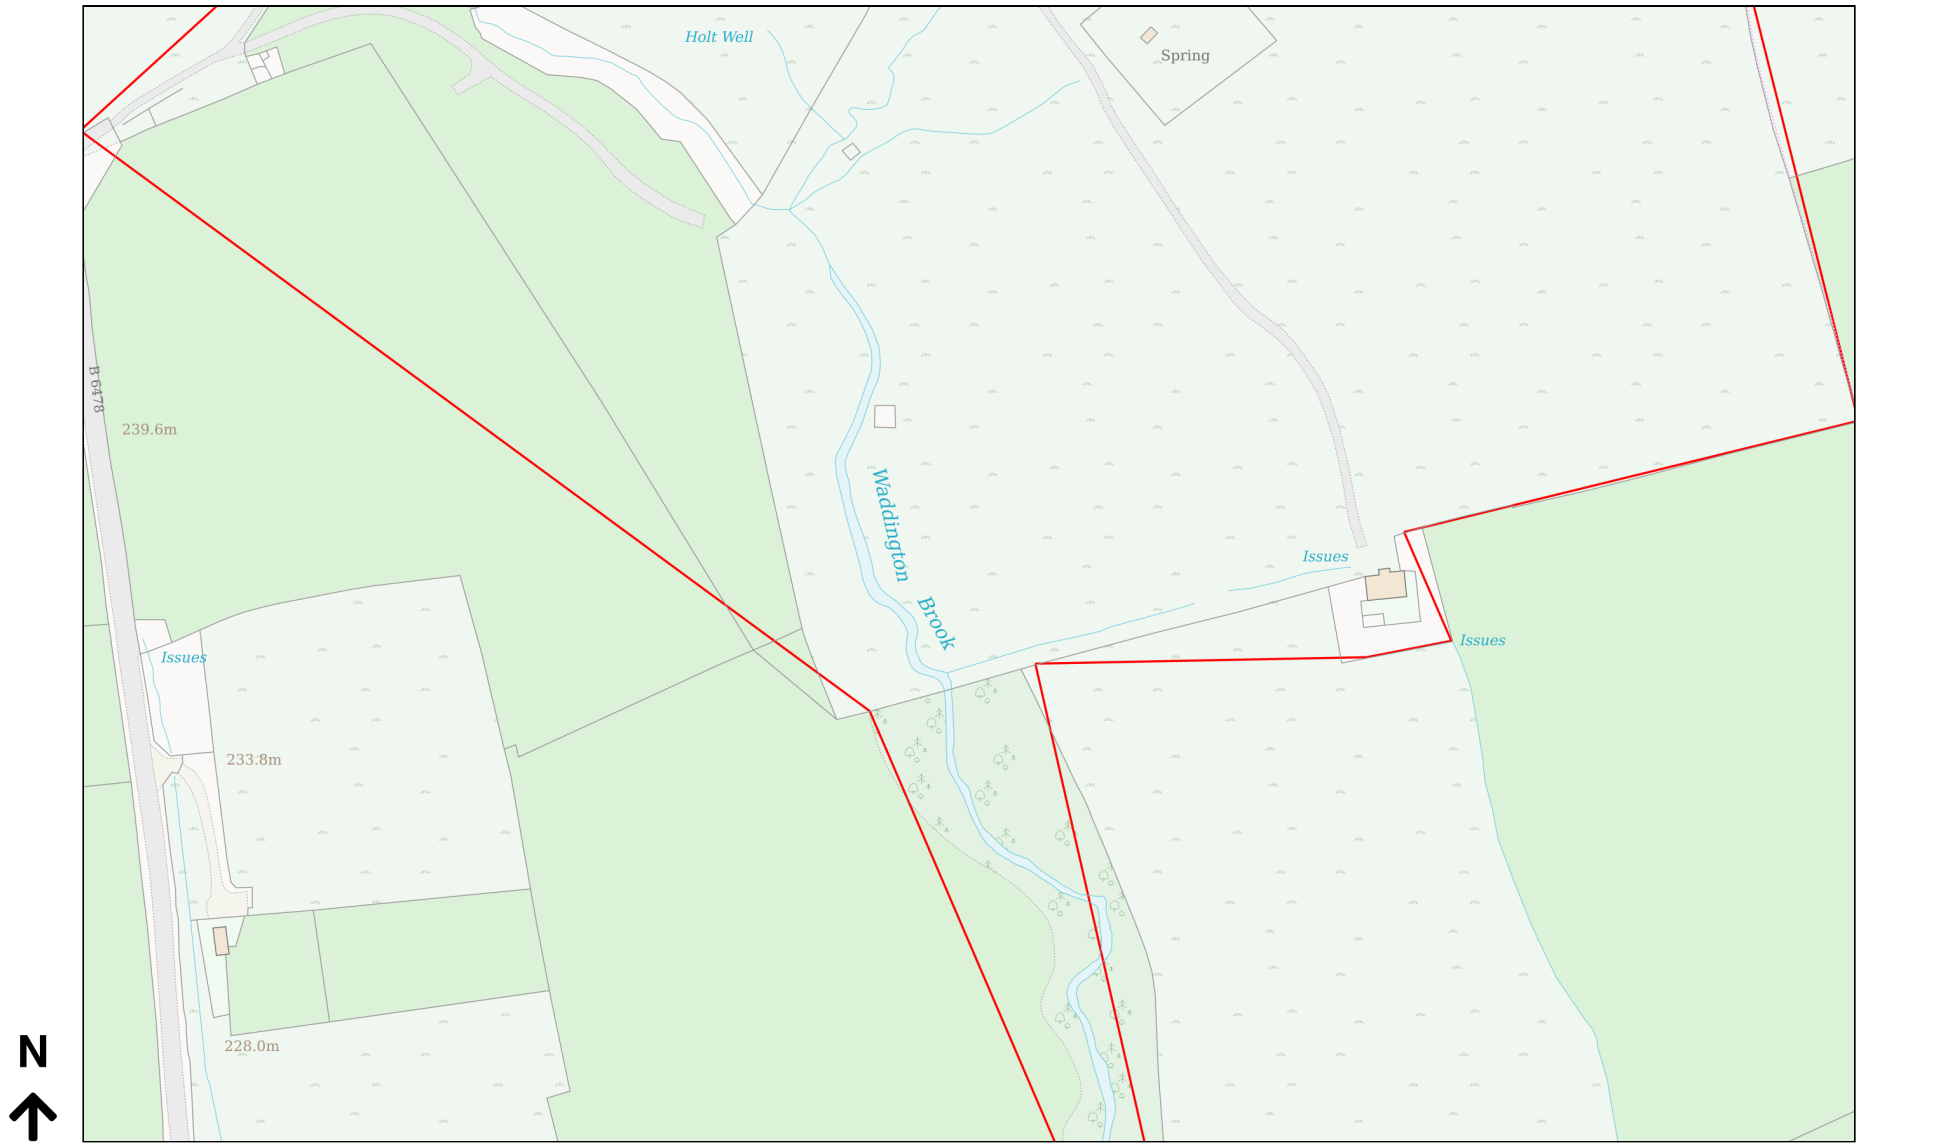

Location Plan

Site Address: Easting: 372218 Northing: 446499

Date Produced: 24-May-2026

Scale: 1:2500 @A4

Planning Portal Reference: PP-14954779v1