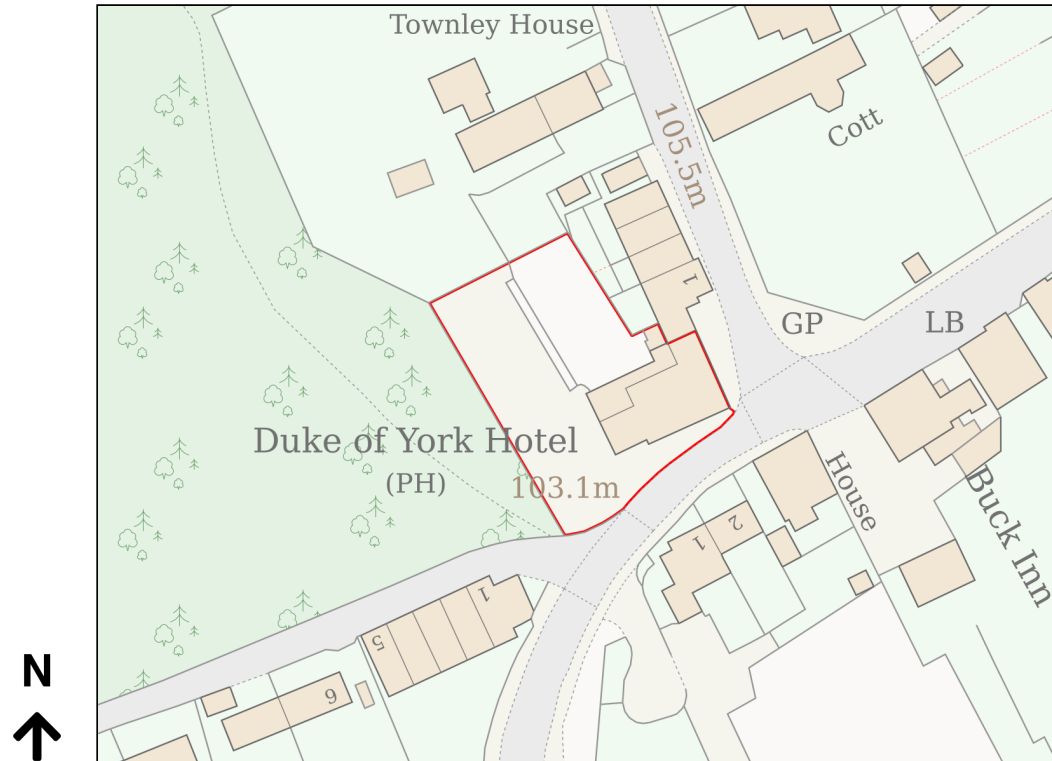

Location Plan

Site Address: Duke Of York Hotel, Grindleton Brow, Grindleton, BB7 4QR

Date Produced: 02-Jun-2026

Scale: 1:1250 @A4

Planning Portal Reference: PP-14978354v1