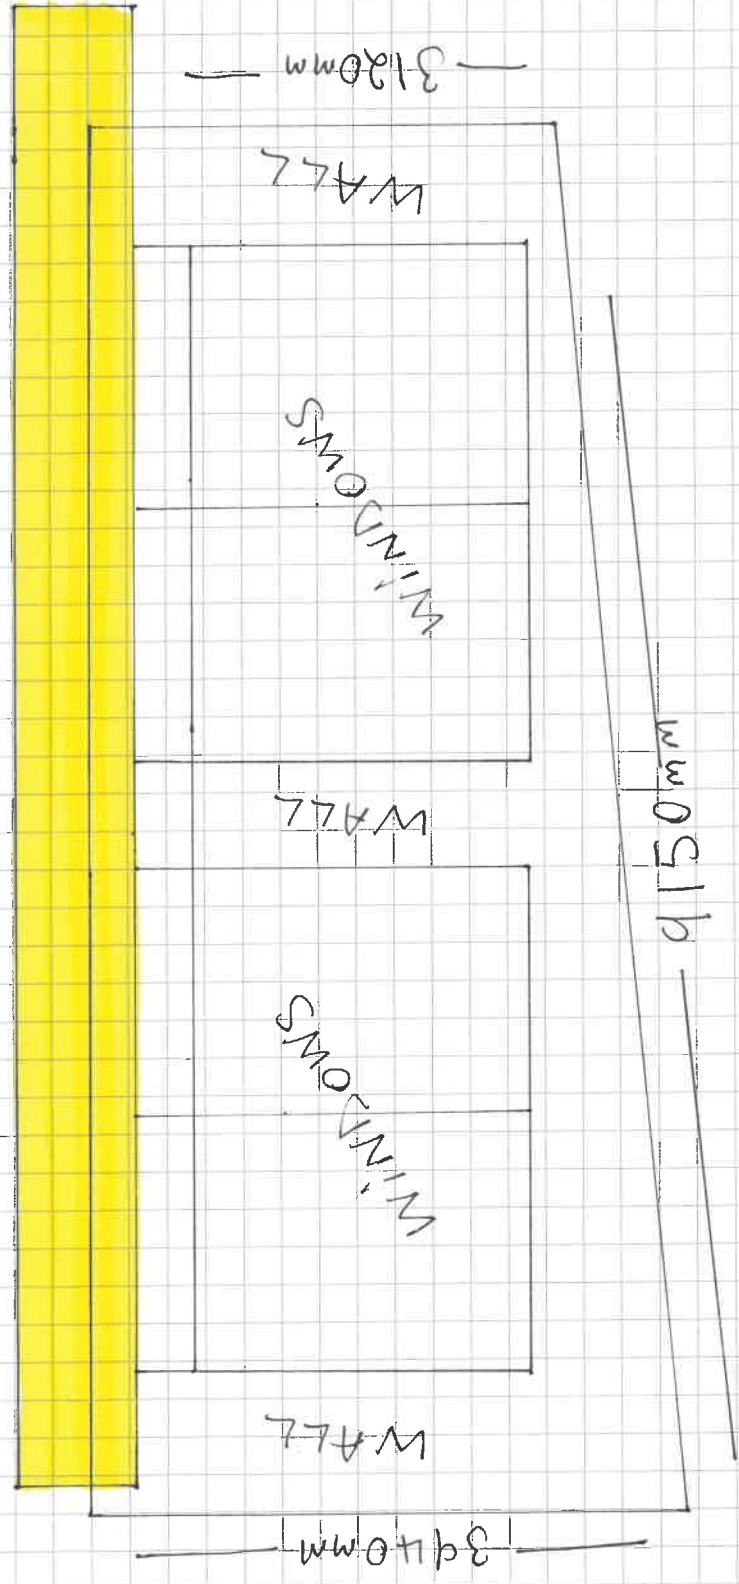

SCALE 1:50

SIGN:

SIGN SIZE:
980mm x 800mm

Scale 1:50

SIGN:

SIGN SIZE:
7000mm x 800mm